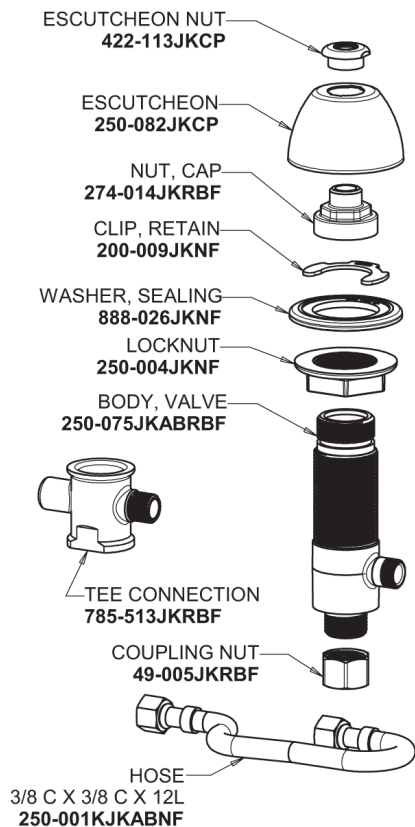

Repair Parts

405-VHE66CWAB

Concealed Cold Water Sink Faucet

CHICAGO FAUCETS®

Geberit Group

Base Parts:

2-3/8" Lever Handle
390-COLDJKCP

405 Series Spout
401-602KJKCP

Quatum Compression Cartridge (right hand)
377-XTRHJKABNF

0.5 GPM (1.9 L/min) Vandal Proof Laminar Non-Aerating
Outlet
E66VPJKABCP

For Technical Assistance:

Phone: 800-TEC-TRUE (832-8783)

Email: techsupport.us@chicago faucets.com