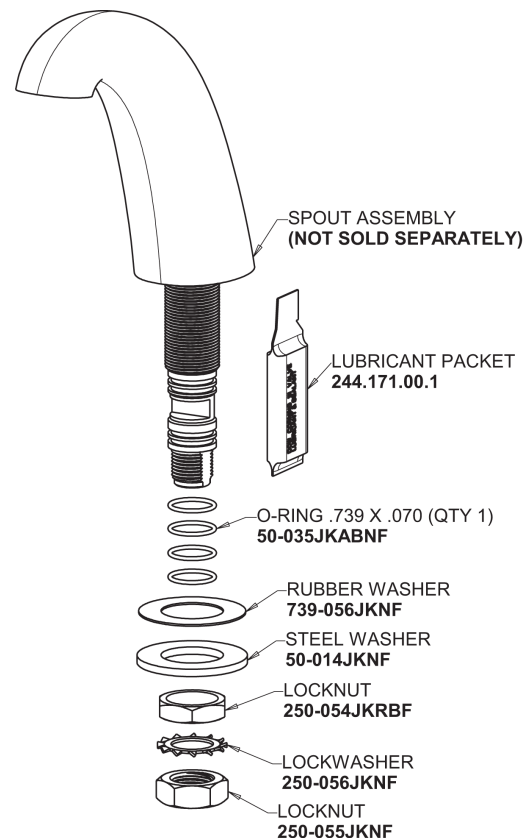

Repair Parts

405-VHE66CWAB

Concealed Cold Water Sink Faucet

CHICAGO FAUCETS®

Geberit Group

Base Parts:

2-3/8" Lever Handle
390-COLDJKCP

405 Series Spout
401-602KJKCP

Quatum Compression Cartridge (right hand)
377-XTRHJKABNF

0.5 GPM (1.9 L/min) Vandal Proof Laminar Non-Aerating
Outlet
E66VPJKABCP

For Technical Assistance:

Phone: 800-TEC-TRUE (832-8783)

Email: techsupport.us@chicago faucets.com