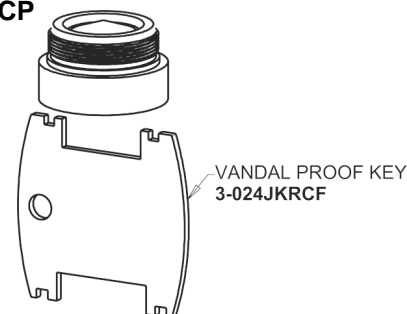

Repair Parts

405-VHE66CWAB

Concealed Cold Water Sink Faucet

CHICAGO FAUCETS®

Geberit Group

Base Parts:

2-3/8" Lever Handle
390-COLDJKCP

405 Series Spout
401-602KJKCP

Quatum Compression Cartridge (right hand)
377-XTRHJKABNF

0.5 GPM (1.9 L/min) Vandal Proof Laminar Non-Aerating
Outlet
E66VPJKABCP

For Technical Assistance:

Phone: 800-TEC-TRUE (832-8783)

Email: techsupport.us@chicago faucets.com