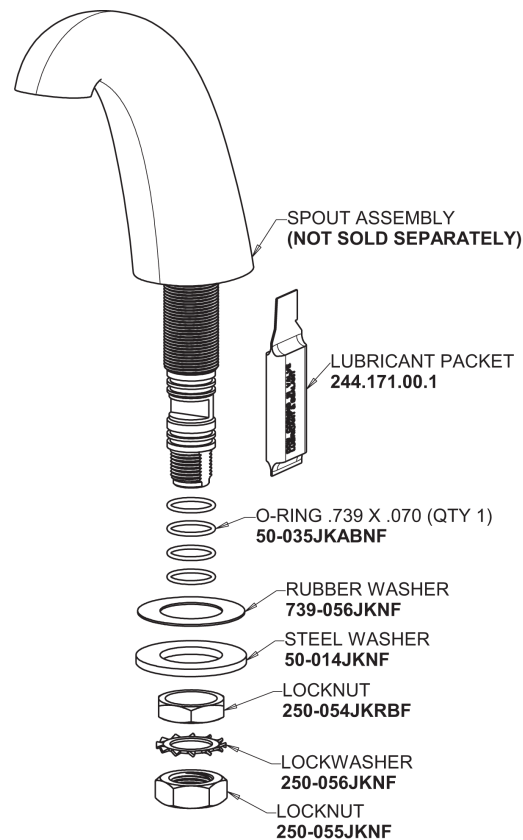

405 Series Spout 401-602KJKCP

Quatum Compression Cartridge (right hand) 377-XTRHJKABNF

2-3/8" Lever Handle 390-COLDJKCP