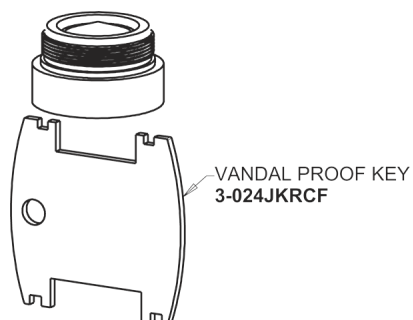

Repair Parts

405-VHE64CWAB

Concealed Cold Water Sink Faucet

CHICAGO FAUCETS®

Geberit Group

Base Parts:

1.0 GPM (3.8 L/min) Vandal Proof Non-Aerating Laminar
Outlet

E64VPJKABCP

405 Series Spout 401-602KJKCP

Quatum Compression Cartridge (right hand) 377-XTRHJKABNF

2-3/8" Lever Handle 390-COLDJKCP

For Technical Assistance:

Phone: 800-TEC-TRUE (832-8783)

Email: techsupport.us@chicago faucets.com

2100 South Clearwater Drive

Des Plaines, IL 60018

Phone: 847-803-5000

chicago faucets.com