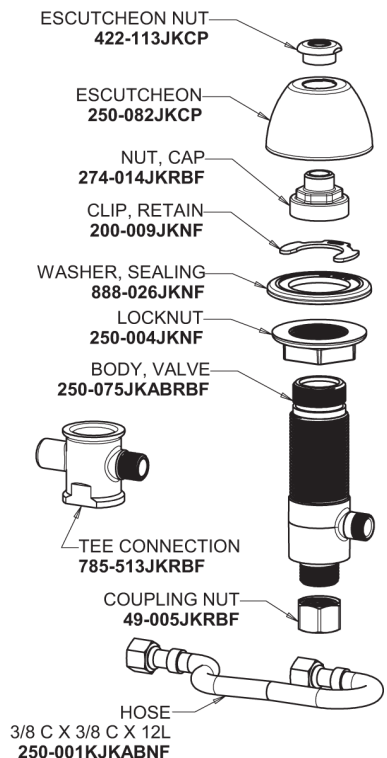

# Repair Parts

405-VHE64CWAB

Concealed Cold Water Sink Faucet

## Base Parts:

1.0 GPM (3.8 L/min) Vandal Proof Non-Aerating Laminar  
Outlet

**E64VPJKABCP**

## 405 Series Spout 401-602KJKCP

## 2-3/8" Lever Handle 390-COLDJKCP