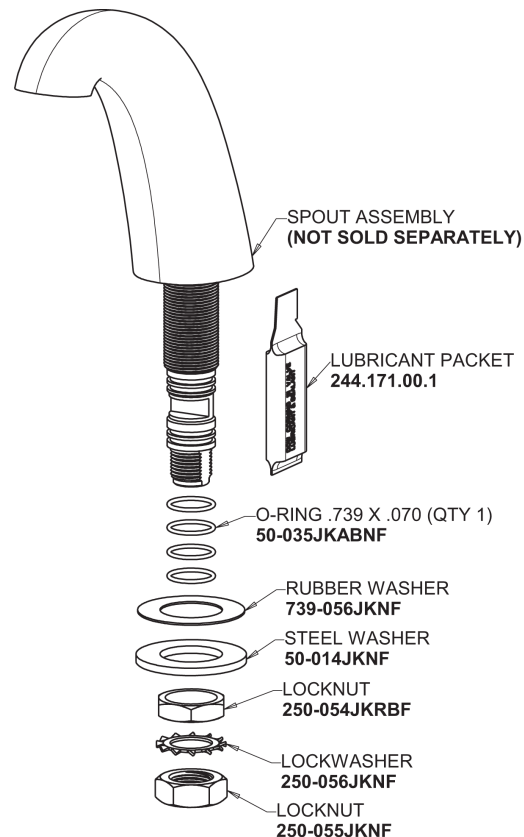

405 Series Spout 401-602KJKCP

Quatum Compression Cartridge (pair) 377-XTRHJKABNF (right) 377-XTLHJKABNF (left)

1.0 GPM (3.8 L/min) Vandal Proof Non-Aerating Laminar Outlet