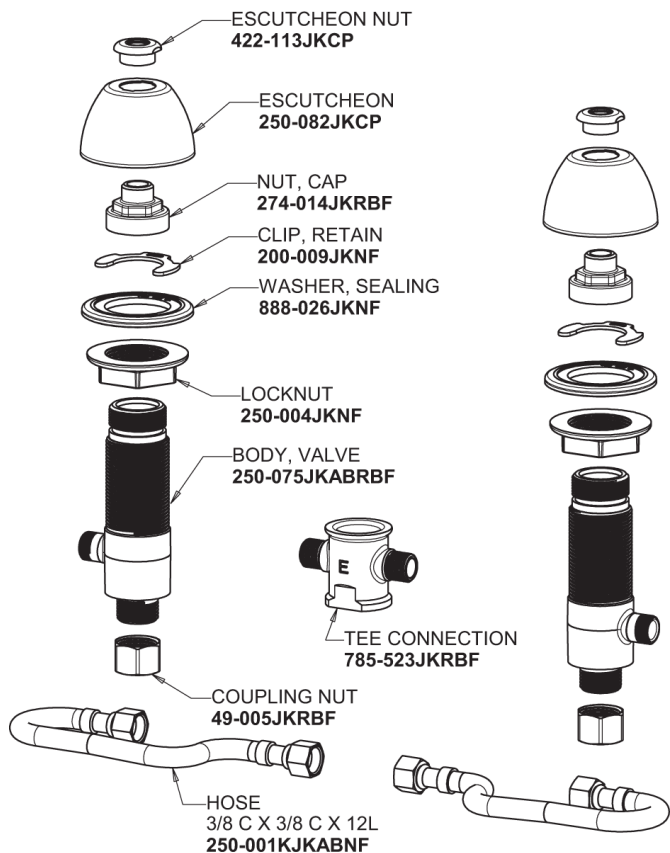

# Repair Parts

405-VHE64AB

Concealed Hot and Cold Water Sink Faucet

## Base Parts:

## 405 Series Spout 401-602KJKCP

## 2-3/8" Lever Handle 390-PRJKCP