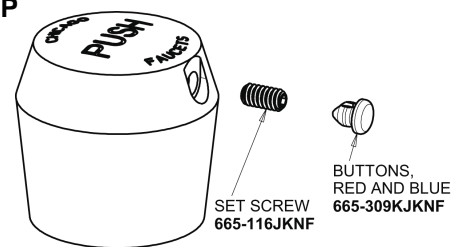

Repair Parts

405-VHE39-665AB

Concealed Hot and Cold Water Metering Sink Faucet

CHICAGO FAUCETS®

Geberit Group

Base Parts:

405 Series Spout 401-602KJKCP

1-3/4" Vandal Proof Push Handle 665-PSHJKCP

MVP Metering Cartridge 671-XJKABNF

0.35 GPM (1.3 L/min) Vandal Proof Econo-Flo Non-Aerating Outlet E39VPJKABCP

For Technical Assistance:

Phone: 800-TEC-TRUE (832-8783)

Email: techsupport.us@chicagofaucets.com