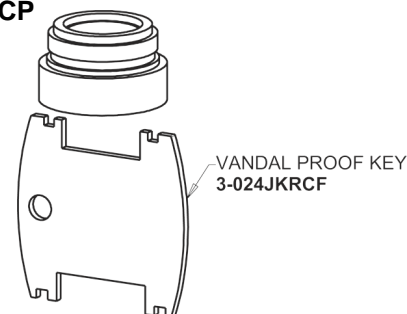

Repair Parts

405-VHE39-665AB

Concealed Hot and Cold Water Metering Sink Faucet

CHICAGO FAUCETS®

Geberit Group

Base Parts:

405 Series Spout 401-602KJKCP

1-3/4" Vandal Proof Push Handle 665-PSHJKCP

MVP Metering Cartridge 671-XJKABNF

0.35 GPM (1.3 L/min) Vandal Proof Econo-Flo Non-Aerating Outlet E39VPJKABCP

For Technical Assistance:

Phone: 800-TEC-TRUE (832-8783)

Email: techsupport.us@chicagofaucets.com