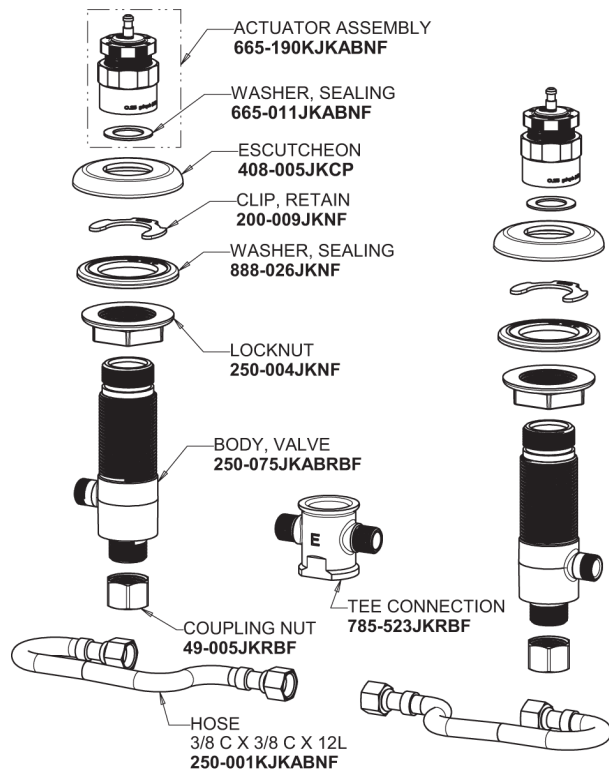

Repair Parts

405-VHE39-665AB

Concealed Hot and Cold Water Metering Sink Faucet

CHICAGO FAUCETS®

Geberit Group

Base Parts:

405 Series Spout 401-602KJKCP

1-3/4" Vandal Proof Push Handle 665-PSHJKCP

MVP Metering Cartridge 671-XJKABNF

0.35 GPM (1.3 L/min) Vandal Proof Econo-Flo Non-Aerating Outlet E39VPJKABCP

For Technical Assistance:

Phone: 800-TEC-TRUE (832-8783)

Email: techsupport.us@chicagofaucets.com