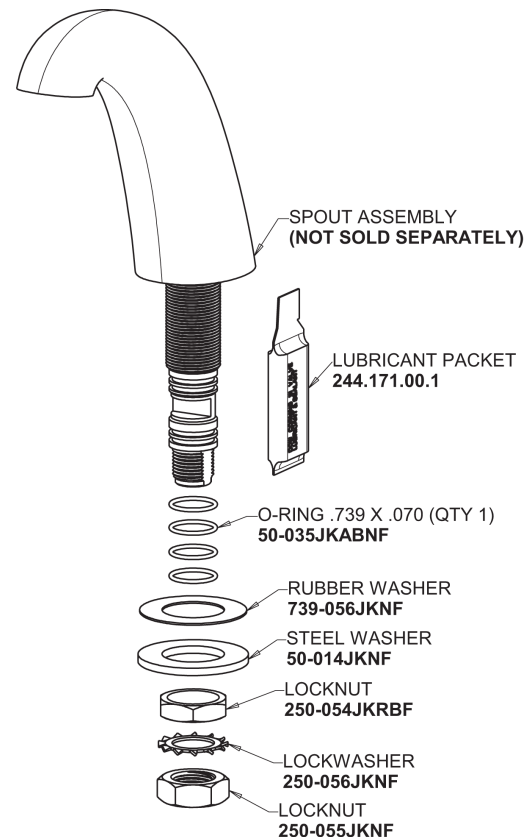

Repair Parts

405-VHE39-665AB

Concealed Hot and Cold Water Metering Sink Faucet

CHICAGO FAUCETS®

Geberit Group

Base Parts:

405 Series Spout 401-602KJKCP

1-3/4" Vandal Proof Push Handle 665-PSHJKCP

MVP Metering Cartridge 671-XJKABNF

0.35 GPM (1.3 L/min) Vandal Proof Econo-Flo Non-Aerating Outlet E39VPJKABCP

For Technical Assistance:

Phone: 800-TEC-TRUE (832-8783)

Email: techsupport.us@chicagofaucets.com