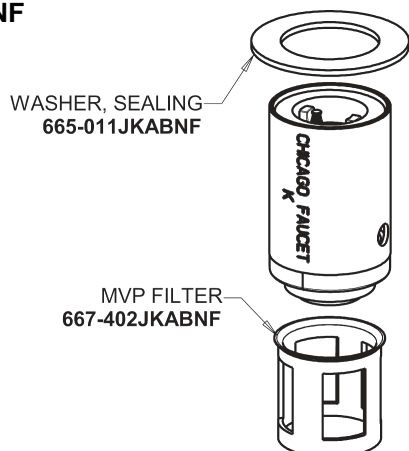

Repair Parts

405-VHE39-665AB

Concealed Hot and Cold Water Metering Sink Faucet

CHICAGO FAUCETS®

Geberit Group

Base Parts:

405 Series Spout 401-602KJKCP

1-3/4" Vandal Proof Push Handle 665-PSHJKCP

MVP Metering Cartridge 671-XJKABNF

0.35 GPM (1.3 L/min) Vandal Proof Econo-Flo Non-Aerating Outlet E39VPJKABCP

For Technical Assistance:

Phone: 800-TEC-TRUE (832-8783)

Email: techsupport.us@chicagofaucets.com