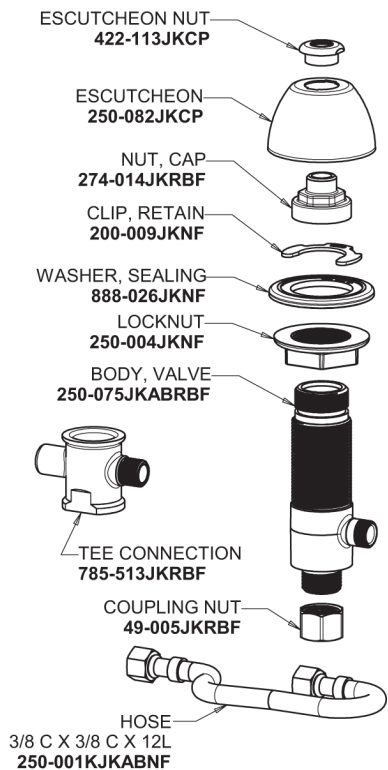

Repair Parts

405-VHCWAB

Concealed Cold Water Sink Faucet

CHICAGO FAUCETS®

Geberit Group

Base Parts:

2-3/8" Lever Handle 390-COLDJKCP

405 Series Spout 401-602KJKCP

Quatum Compression Cartridge (right hand) 377-XTRHJKABNF

2.2 GPM (8.3 L/min) Vandal Proof Softflo Aerator E12VPJKABCP

For Technical Assistance:

Phone: 800-TEC-TRUE (832-8783)

Email: techsupport.us@chicago faucets.com