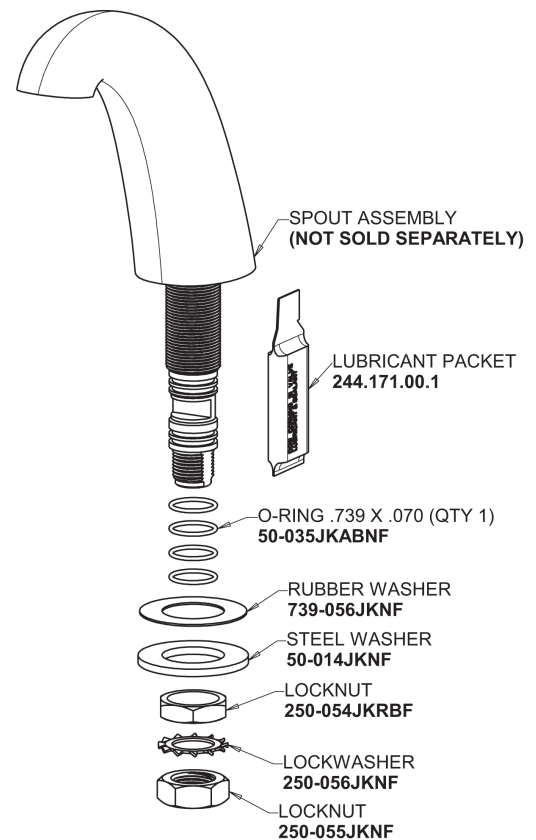

Repair Parts

405-VHCWAB

Concealed Cold Water Sink Faucet

CHICAGO FAUCETS®

Geberit Group

Base Parts:

2-3/8" Lever Handle 390-COLDJKCP

405 Series Spout 401-602KJKCP

Quatum Compression Cartridge (right hand) 377-XTRHJKABNF

2.2 GPM (8.3 L/min) Vandal Proof Softflo Aerator E12VPJKABCP

For Technical Assistance:

Phone: 800-TEC-TRUE (832-8783)

Email: techsupport.us@chicago faucets.com