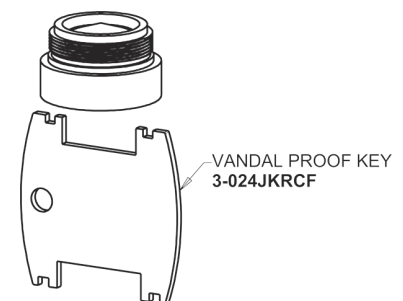

Repair Parts

405-VHCWAB

Concealed Cold Water Sink Faucet

CHICAGO FAUCETS®

Geberit Group

Base Parts:

2-3/8" Lever Handle 390-COLDJKCP

405 Series Spout 401-602KJKCP

Quatum Compression Cartridge (right hand) 377-XTRHJKABNF

2.2 GPM (8.3 L/min) Vandal Proof Softflo Aerator E12VPJKABCP

For Technical Assistance:

Phone: 800-TEC-TRUE (832-8783)

Email: techsupport.us@chicago faucets.com