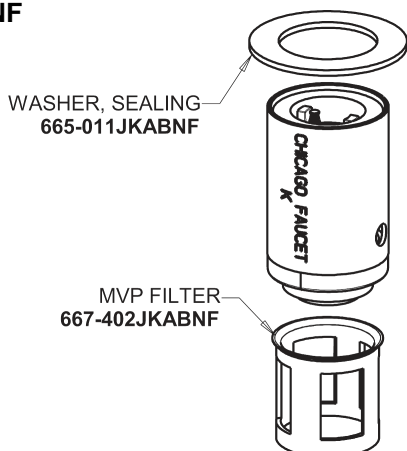

Repair Parts

405-VHCW665AB

Concealed Cold Water Metering Sink Faucet

CHICAGO FAUCETS®

Geberit Group

Base Parts:

405 Series Spout 401-602KJKCP

MVP Metering Cartridge 671-XJKABNF

1-3/4" Vandal Proof Push Handle 665-PSHJKCP

2.2 GPM (8.3 L/min) Vandal Proof Softflo Aerator E12VPJKABCP

For Technical Assistance:

Phone: 800-TEC-TRUE (832-8783)

Email: techsupport.us@chicagofaucets.com

2100 South Clearwater Drive