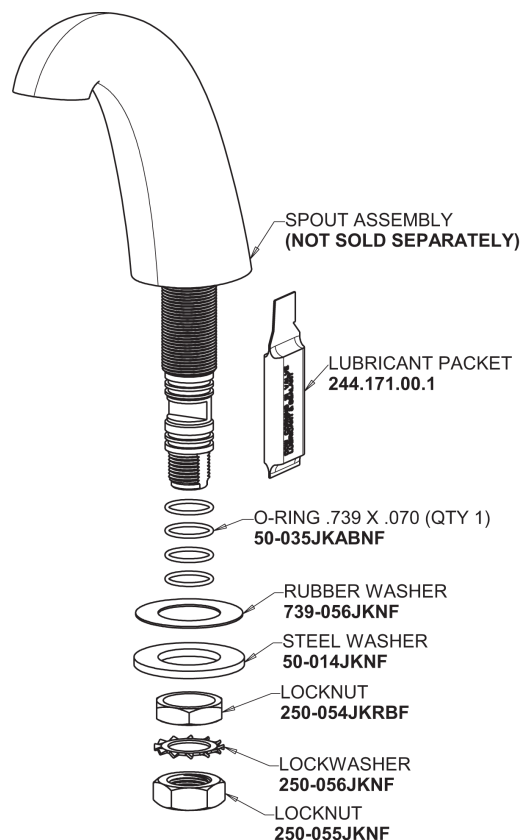

Repair Parts

405-VHCW665AB

Concealed Cold Water Metering Sink Faucet

CHICAGO FAUCETS®

Geberit Group

Base Parts:

405 Series Spout 401-602KJKCP

MVP Metering Cartridge 671-XJKABNF

1-3/4" Vandal Proof Push Handle 665-PSHJKCP

2.2 GPM (8.3 L/min) Vandal Proof Softflo Aerator E12VPJKABCP

For Technical Assistance:

Phone: 800-TEC-TRUE (832-8783)

Email: techsupport.us@chicagofaucets.com

2100 South Clearwater Drive