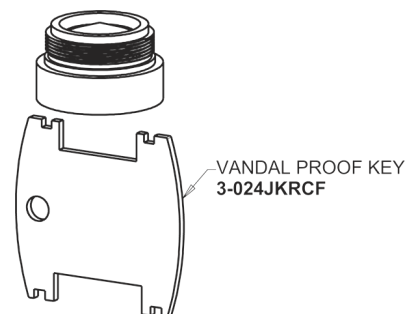

Repair Parts

405-VHCW665AB

Concealed Cold Water Metering Sink Faucet

CHICAGO FAUCETS®

Geberit Group

Base Parts:

405 Series Spout 401-602KJKCP

MVP Metering Cartridge 671-XJKABNF

1-3/4" Vandal Proof Push Handle 665-PSHJKCP

2.2 GPM (8.3 L/min) Vandal Proof Softflo Aerator E12VPJKABCP

For Technical Assistance:

Phone: 800-TEC-TRUE (832-8783)

Email: techsupport.us@chicagofaucets.com

2100 South Clearwater Drive