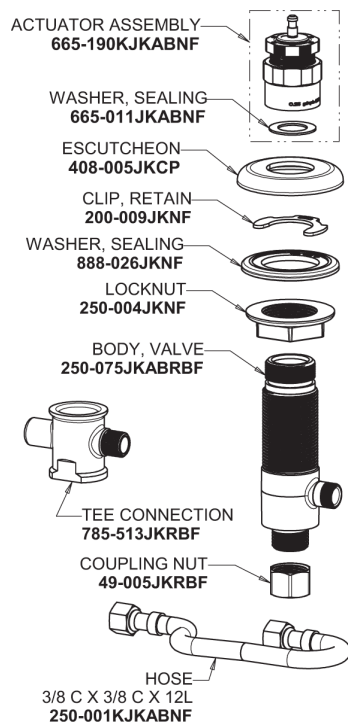

Repair Parts

405-VHCW665AB

Concealed Cold Water Metering Sink Faucet

CHICAGO FAUCETS®

Geberit Group

Base Parts:

405 Series Spout 401-602KJKCP

MVP Metering Cartridge 671-XJKABNF

1-3/4" Vandal Proof Push Handle 665-PSHJKCP

2.2 GPM (8.3 L/min) Vandal Proof Softflo Aerator E12VPJKABCP

For Technical Assistance:

Phone: 800-TEC-TRUE (832-8783)

Email: techsupport.us@chicagofaucets.com

2100 South Clearwater Drive