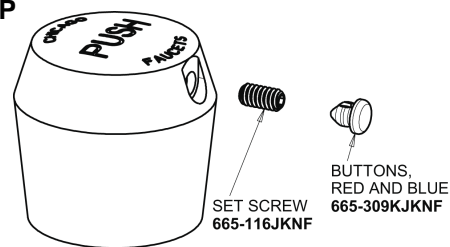

Repair Parts

405-VHCW665AB

Concealed Cold Water Metering Sink Faucet

CHICAGO FAUCETS®

Geberit Group

Base Parts:

405 Series Spout 401-602KJKCP

MVP Metering Cartridge 671-XJKABNF

1-3/4" Vandal Proof Push Handle 665-PSHJKCP

2.2 GPM (8.3 L/min) Vandal Proof Softflo Aerator E12VPJKABCP

For Technical Assistance:

Phone: 800-TEC-TRUE (832-8783)

Email: techsupport.us@chicagofaucets.com

2100 South Clearwater Drive