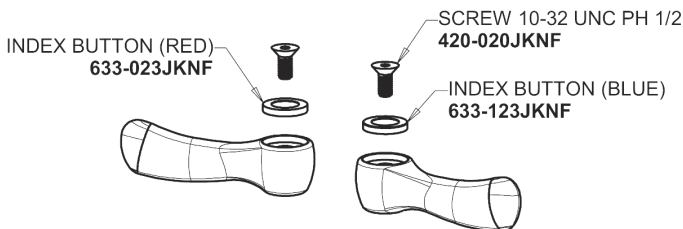

Repair Parts

405-VHAB

Concealed Hot and Cold Water Sink Faucet

CHICAGO FAUCETS®

Geberit Group

Base Parts:

405 Series Spout 401-602KJKCP

Quatum Compression Cartridge (pair) 377-XTRHJKABNF (right) 377-XTLHJKABNF (left)

2-3/8" Lever Handle 390-PRJKCP

2.2 GPM (8.3 L/min) Vandal Proof Softflo Aerator E12VPJKABCP

For Technical Assistance:

Phone: 800-TEC-TRUE (832-8783)

Email: techsupport.us@chicagofaucets.com

2100 South Clearwater Drive