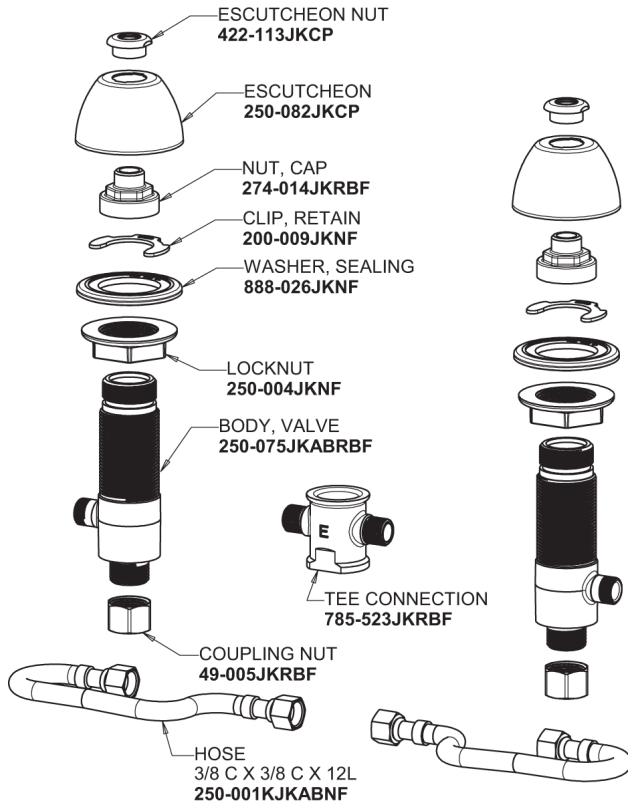

Repair Parts

405-VHAB

Concealed Hot and Cold Water Sink Faucet

CHICAGO FAUCETS®

Geberit Group

Base Parts:

405 Series Spout 401-602KJKCP

Quatum Compression Cartridge (pair) 377-XTRHJKABNF (right) 377-XTLHJKABNF (left)

2-3/8" Lever Handle 390-PRJKCP

2.2 GPM (8.3 L/min) Vandal Proof Softflo Aerator E12VPJKABCP

For Technical Assistance:

Phone: 800-TEC-TRUE (832-8783)

Email: techsupport.us@chicagofaucets.com

2100 South Clearwater Drive