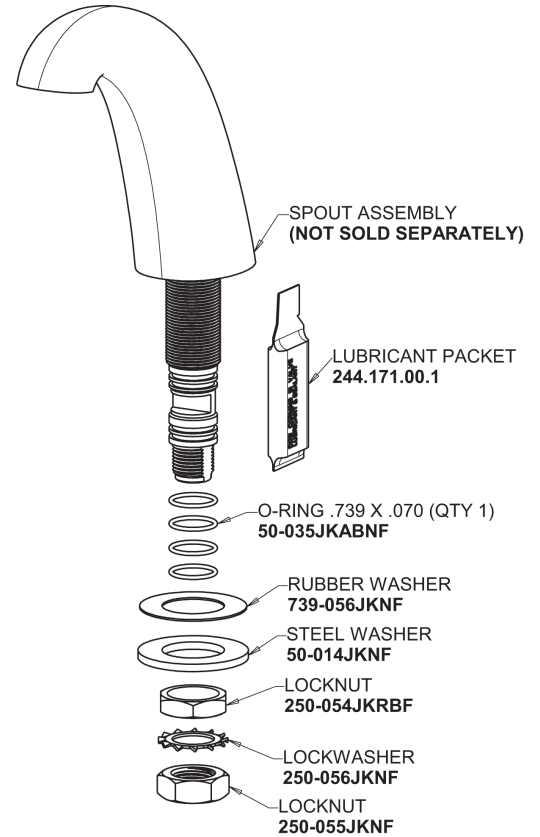

Repair Parts

405-VHAB

Concealed Hot and Cold Water Sink Faucet

CHICAGO FAUCETS®

Geberit Group

Base Parts:

405 Series Spout 401-602KJKCP

Quatum Compression Cartridge (pair) 377-XTRHJKABNF (right) 377-XTLHJKABNF (left)

2-3/8" Lever Handle 390-PRJKCP

2.2 GPM (8.3 L/min) Vandal Proof Softflo Aerator E12VPJKABCP

For Technical Assistance:

Phone: 800-TEC-TRUE (832-8783)

Email: techsupport.us@chicagofaucets.com

2100 South Clearwater Drive