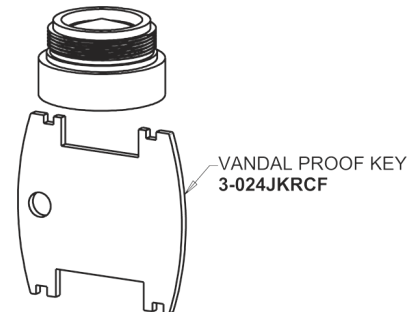

Repair Parts

405-VHAB

Concealed Hot and Cold Water Sink Faucet

CHICAGO FAUCETS®

Geberit Group

Base Parts:

405 Series Spout 401-602KJKCP

Quatum Compression Cartridge (pair) 377-XTRHJKABNF (right) 377-XTLHJKABNF (left)

2-3/8" Lever Handle 390-PRJKCP

2.2 GPM (8.3 L/min) Vandal Proof Softflo Aerator E12VPJKABCP

For Technical Assistance:

Phone: 800-TEC-TRUE (832-8783)

Email: techsupport.us@chicagofaucets.com

2100 South Clearwater Drive