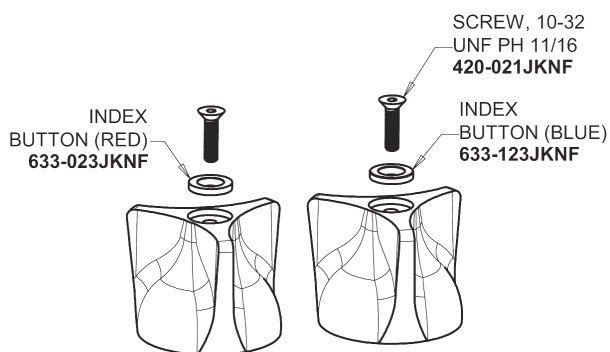

Repair Parts

405-VE66-950AB

Concealed Hot and Cold Water Sink Faucet

CHICAGO FAUCETS®

Geberit Group

Base Parts:

405 Series Spout 401-602KJKCP

2-1/2" Three-Wing Canopy Handle (pair) 950-PRJKCP

Quatum Compression Cartridge (pair) 1-099XTJKABNF (right) 1-100XTJKABNF (left)

0.5 GPM (1.9 L/min) Vandal Proof Laminar Non-Aerating Outlet E66VPJKABCP

For Technical Assistance:

Phone: 800-TEC-TRUE (832-8783)