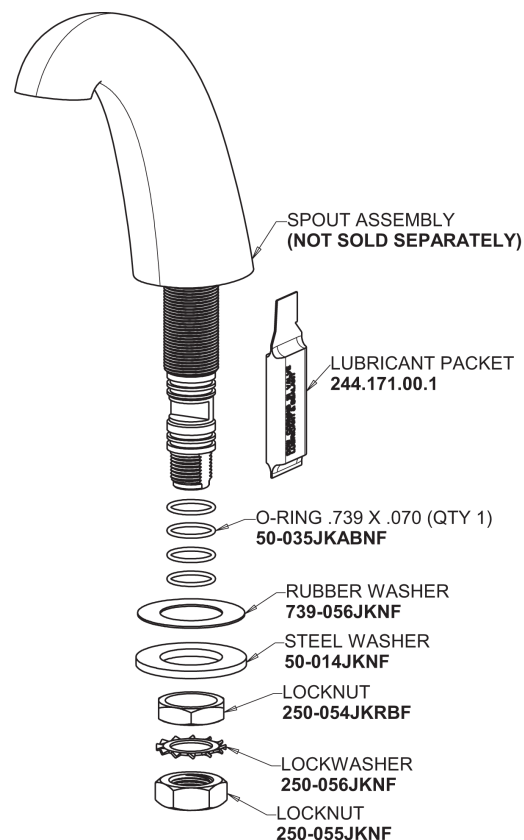

Repair Parts

405-VE66-950AB

Concealed Hot and Cold Water Sink Faucet

CHICAGO FAUCETS®

Geberit Group

Base Parts:

405 Series Spout 401-602KJKCP

2-1/2" Three-Wing Canopy Handle (pair) 950-PRJKCP

Quatum Compression Cartridge (pair) 1-099XTJKABNF (right) 1-100XTJKABNF (left)

0.5 GPM (1.9 L/min) Vandal Proof Laminar Non-Aerating Outlet E66VPJKABCP

For Technical Assistance:

Phone: 800-TEC-TRUE (832-8783)