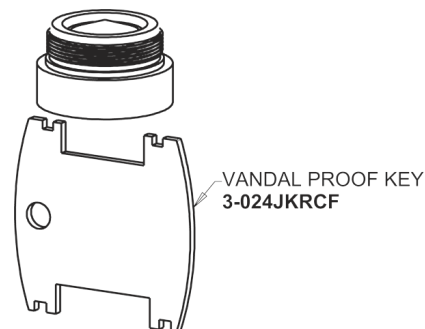

Repair Parts

405-VE66-950AB

Concealed Hot and Cold Water Sink Faucet

CHICAGO FAUCETS®

Geberit Group

Base Parts:

405 Series Spout 401-602KJKCP

2-1/2" Three-Wing Canopy Handle (pair) 950-PRJKCP

Quatum Compression Cartridge (pair) 1-099XTJKABNF (right) 1-100XTJKABNF (left)

0.5 GPM (1.9 L/min) Vandal Proof Laminar Non-Aerating Outlet E66VPJKABCP

For Technical Assistance:

Phone: 800-TEC-TRUE (832-8783)