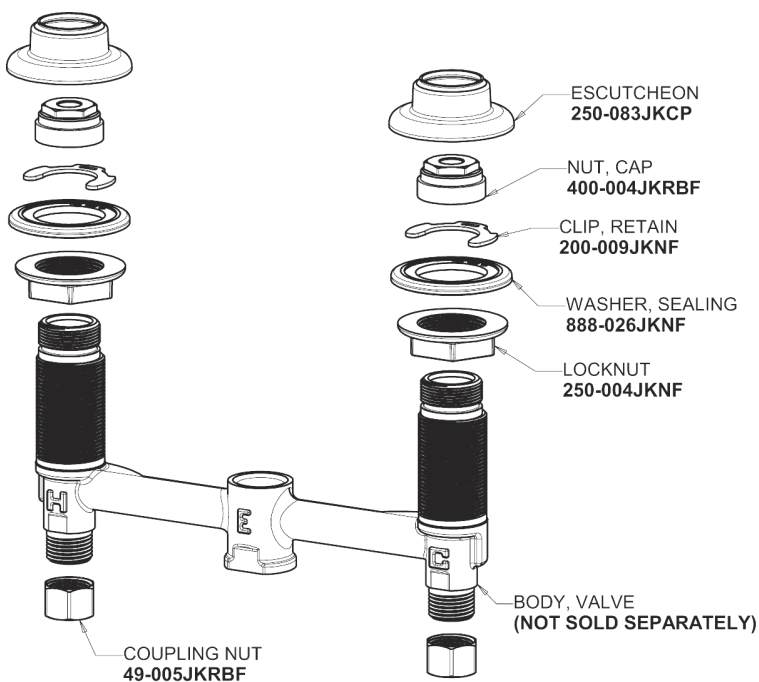

Repair Parts

405-VE66-950AB

Concealed Hot and Cold Water Sink Faucet

CHICAGO FAUCETS®

Geberit Group

Base Parts:

405 Series Spout 401-602KJKCP

2-1/2" Three-Wing Canopy Handle (pair) 950-PRJKCP

Quatum Compression Cartridge (pair) 1-099XTJKABNF (right) 1-100XTJKABNF (left)

0.5 GPM (1.9 L/min) Vandal Proof Laminar Non-Aerating Outlet E66VPJKABCP

For Technical Assistance:

Phone: 800-TEC-TRUE (832-8783)