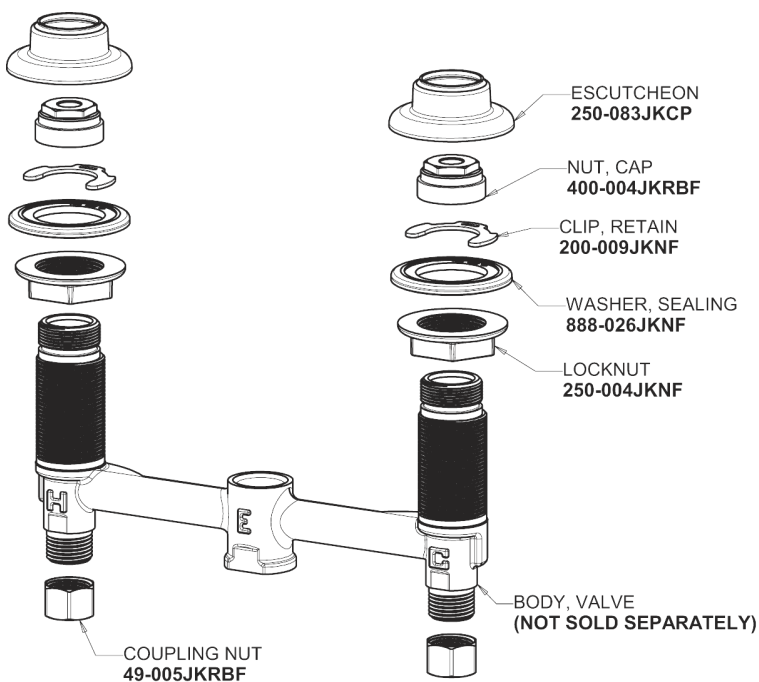

# Repair Parts

405-VE66-1000AB

Concealed Hot and Cold Water Sink Faucet

## Base Parts:

## 405 Series Spout 401-602KJKCP