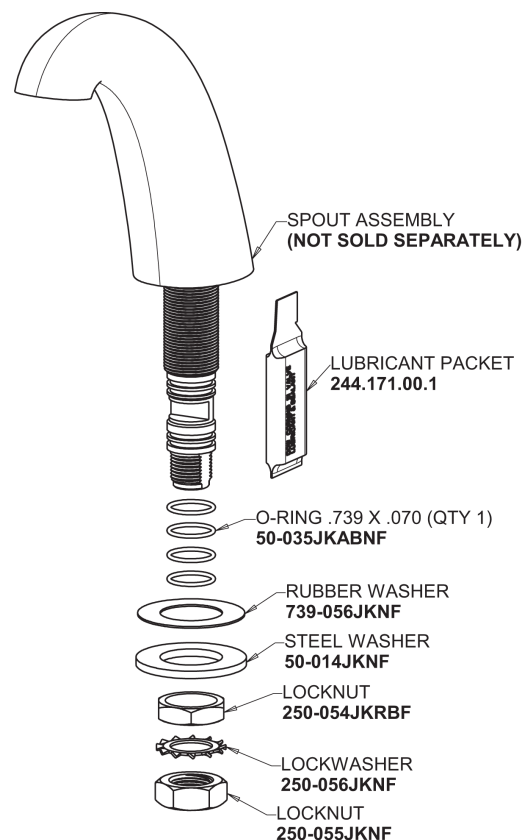

405 Series Spout 401-602KJKCP