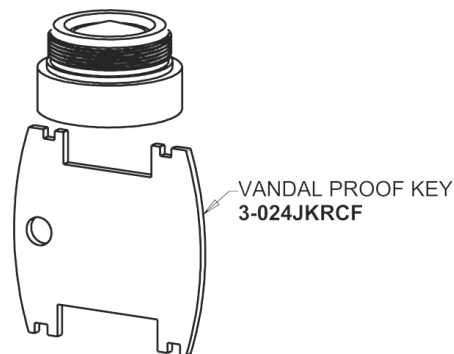

Concealed Hot and Cold Water Sink Faucet with Pop-up Waste

CHICAGO FAUCETS®

Geberit Group

Pop-up Waste
1244-KJKCP

1.0 GPM (3.8 L/min) Vandal Proof Non-Aerating Laminar
Outlet
E64VPJKABCP

2-3/8" Lever Handle
390-PRJKCP