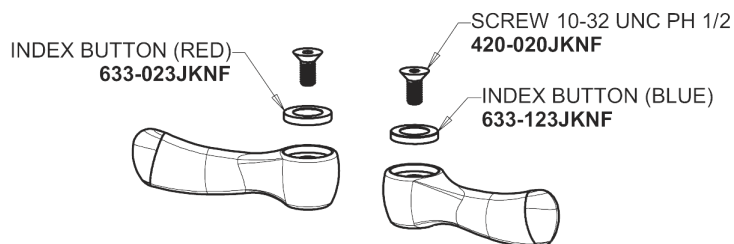

Concealed Hot and Cold Water Sink Faucet with Pop-up Waste

CHICAGO FAUCETS®

Geberit Group

Pop-up Waste
1244-KJKCP

1.0 GPM (3.8 L/min) Vandal Proof Non-Aerating Laminar
Outlet
E64VPJKABCP

2-3/8" Lever Handle
390-PRJKCP