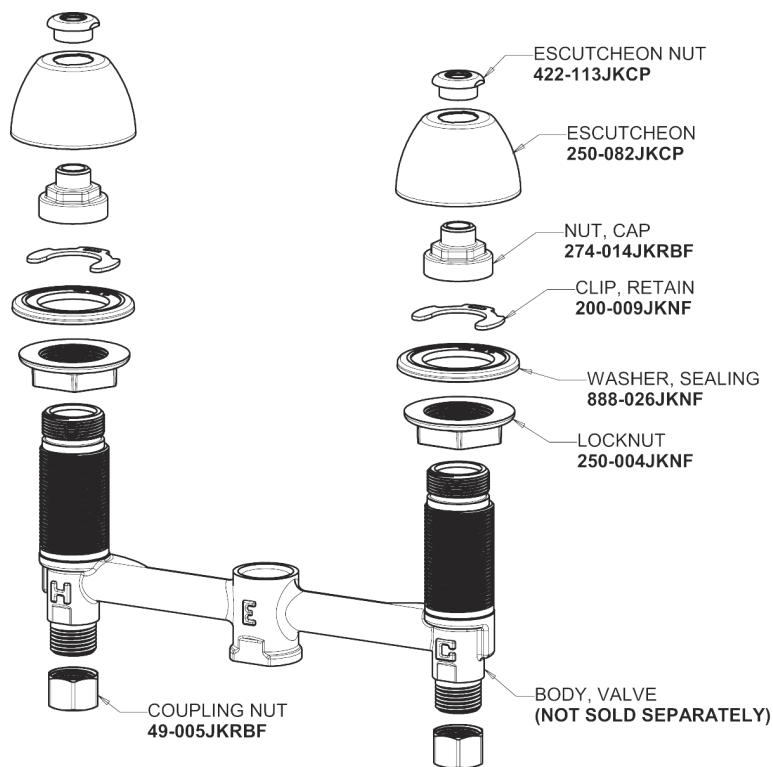

Repair Parts

405-VE64POAB

Concealed Hot and Cold Water Sink Faucet with Pop-up Waste

CHICAGO FAUCETS®

Geberit Group

Base Parts:

405 Series Spout with Pop-up Waste 401-614KJKCP

For Technical Assistance:

Concealed Hot and Cold Water Sink Faucet with Pop-up Waste

CHICAGO FAUCETS®

Geberit Group

Pop-up Waste
1244-KJKCP

1.0 GPM (3.8 L/min) Vandal Proof Non-Aerating Laminar
Outlet
E64VPJKABCP

2-3/8" Lever Handle
390-PRJKCP