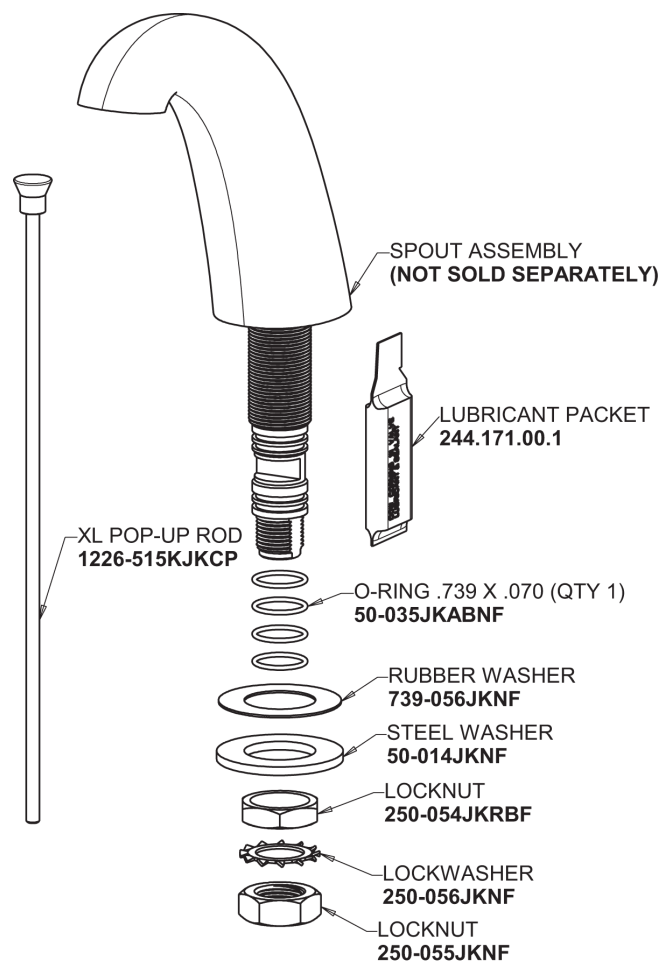

Repair Parts

405-VE64POAB

Concealed Hot and Cold Water Sink Faucet with Pop-up Waste

CHICAGO FAUCETS®

Geberit Group

Base Parts:

405 Series Spout with Pop-up Waste 401-614KJKCP

For Technical Assistance:

Concealed Hot and Cold Water Sink Faucet with Pop-up Waste

CHICAGO FAUCETS®

Geberit Group

Pop-up Waste
1244-KJKCP

1.0 GPM (3.8 L/min) Vandal Proof Non-Aerating Laminar
Outlet
E64VPJKABCP

2-3/8" Lever Handle
390-PRJKCP