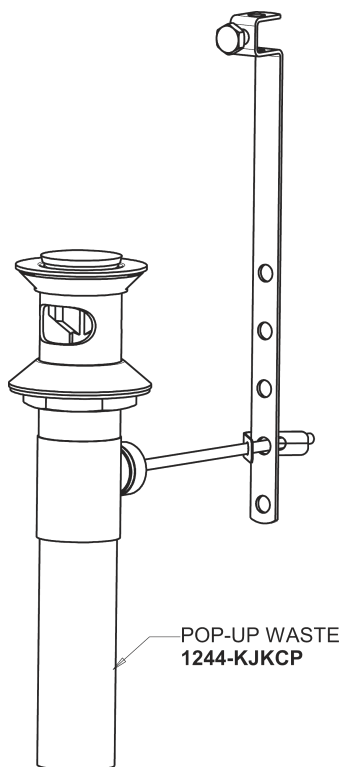

Repair Parts

405-VE64POAB

Concealed Hot and Cold Water Sink Faucet with Pop-up Waste

CHICAGO FAUCETS®

Geberit Group

Base Parts:

405 Series Spout with Pop-up Waste 401-614KJKCP

For Technical Assistance:

Concealed Hot and Cold Water Sink Faucet with Pop-up Waste

CHICAGO FAUCETS®

Geberit Group

Pop-up Waste
1244-KJKCP

1.0 GPM (3.8 L/min) Vandal Proof Non-Aerating Laminar
Outlet
E64VPJKABCP

2-3/8" Lever Handle
390-PRJKCP