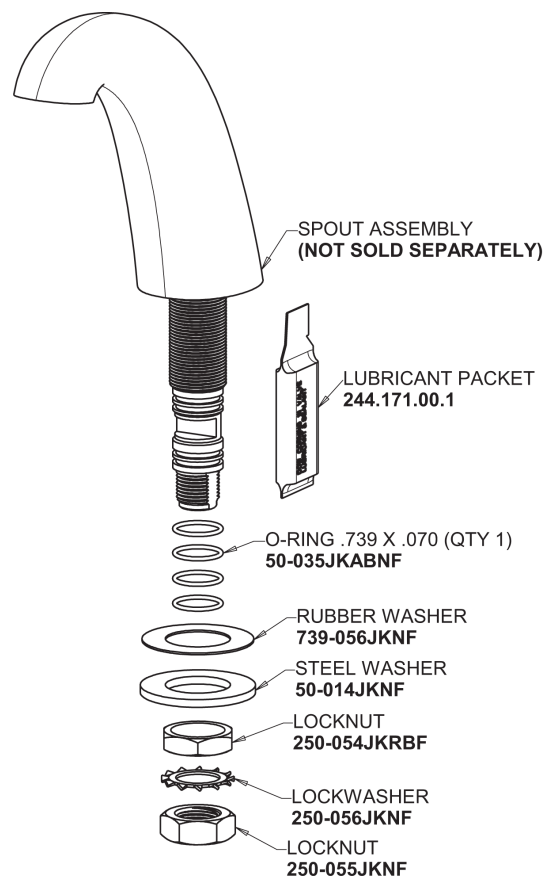

# Repair Parts

405-VE64LEHAB

Concealed Hot and Cold Water Sink Faucet

## Base Parts:

## 405 Series Spout 401-602KJKCP

1.0 GPM (3.8 L/min) Vandal Proof Non-Aerating Laminar  
Outlet  
E64VPJKABCP

Quatern Compression Cartridge (pair)  
377-XTRHJKABNF (right)  
377-XTLHJKABNF (left)