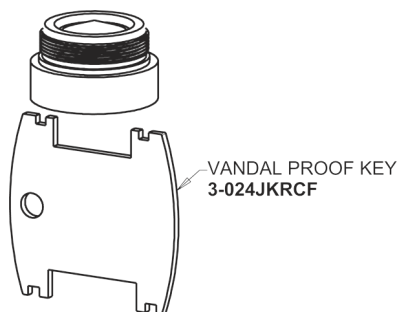

## Base Parts:

## 405 Series Spout 401-602KJKCP

1.0 GPM (3.8 L/min) Vandal Proof Non-Aerating Laminar  
Outlet  
E64VPJKABCP

Quatern Compression Cartridge (pair)  
377-XTRHJKABNF (right)  
377-XTLHJKABNF (left)