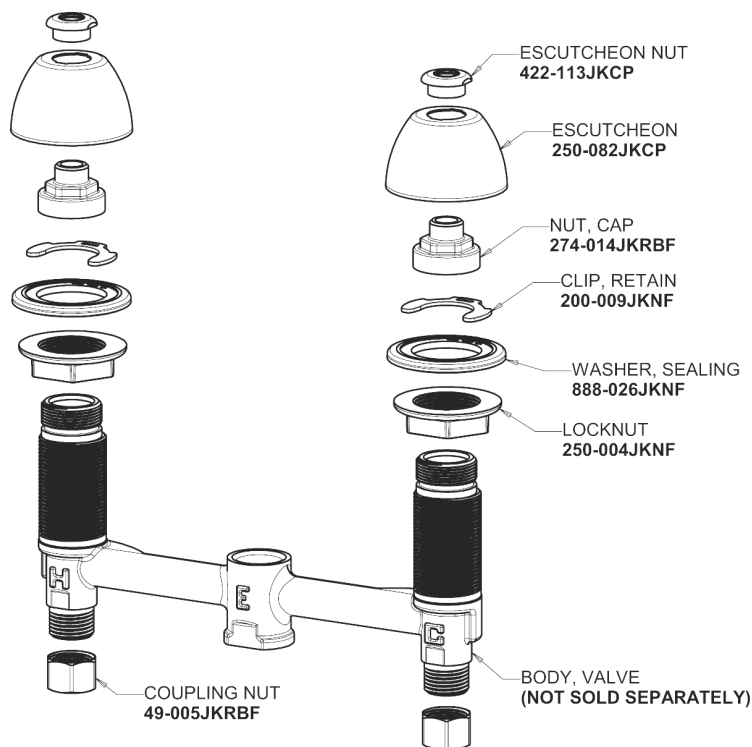

# Repair Parts

405-VE64LEHAB

Concealed Hot and Cold Water Sink Faucet

## Base Parts:

## 405 Series Spout 401-602KJKCP

1.0 GPM (3.8 L/min) Vandal Proof Non-Aerating Laminar  
Outlet  
E64VPJKABCP

Quatern Compression Cartridge (pair)  
377-XTRHJKABNF (right)  
377-XTLHJKABNF (left)