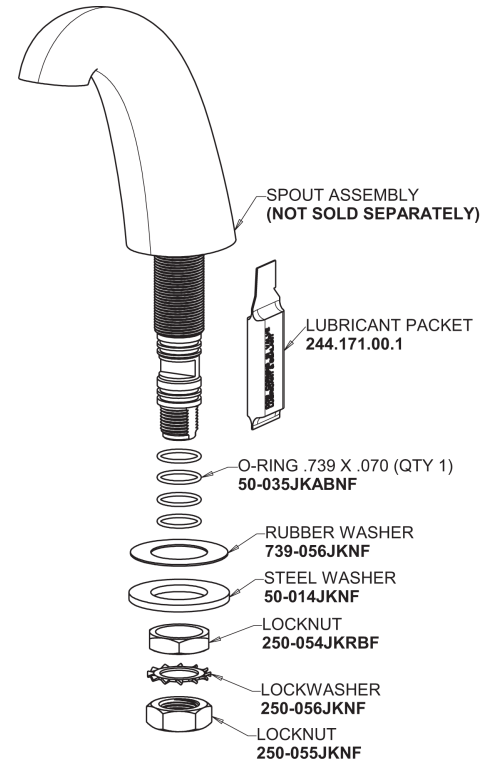

Repair Parts

405-VE64AB

Concealed Hot and Cold Water Sink Faucet

CHICAGO FAUCETS®

Geberit Group

Base Parts:

2-3/8" Lever Handle 390-PRJKCP

405 Series Spout 401-602KJKCP

Quatum Compression Cartridge (pair) 377-XTRHJKABNF (right) 377-XTLHJKABNF (left)

1.0 GPM (3.8 L/min) Vandal Proof Non-Aerating Laminar Outlet E64VPJKABCP

For Technical Assistance:

Phone: 800-TEC-TRUE (832-8783)