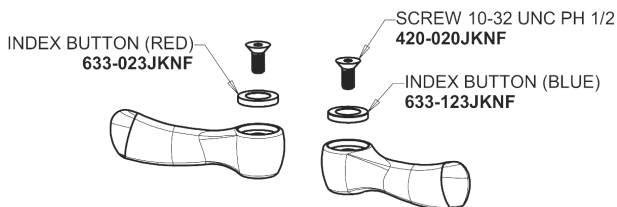

Repair Parts

405-VE64AB

Concealed Hot and Cold Water Sink Faucet

CHICAGO FAUCETS®

Geberit Group

Base Parts:

2-3/8" Lever Handle 390-PRJKCP

405 Series Spout 401-602KJKCP

Quatum Compression Cartridge (pair) 377-XTRHJKABNF (right) 377-XTLHJKABNF (left)

1.0 GPM (3.8 L/min) Vandal Proof Non-Aerating Laminar Outlet E64VPJKABCP

For Technical Assistance:

Phone: 800-TEC-TRUE (832-8783)