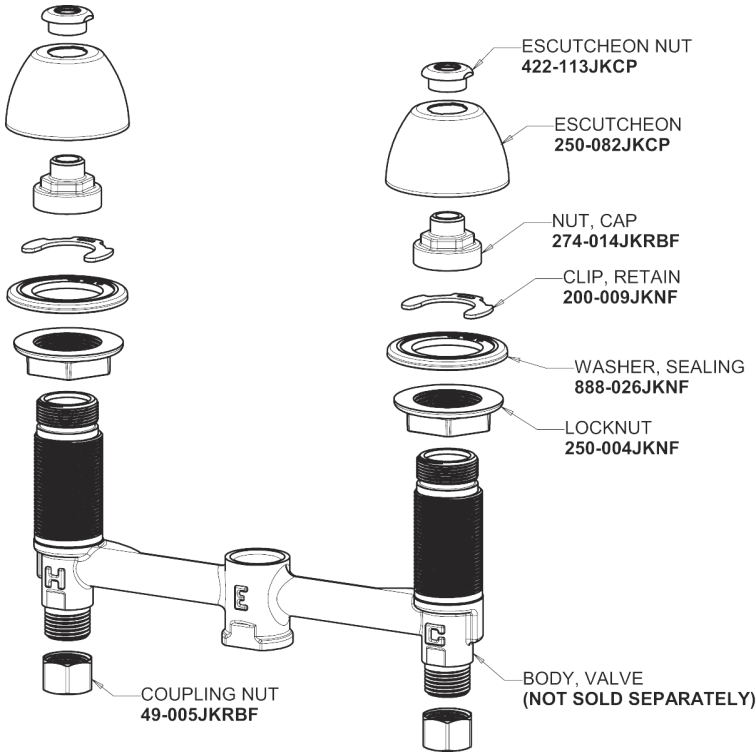

Repair Parts

405-VE64AB

Concealed Hot and Cold Water Sink Faucet

CHICAGO FAUCETS®

Geberit Group

Base Parts:

2-3/8" Lever Handle 390-PRJKCP

405 Series Spout 401-602KJKCP

Quatum Compression Cartridge (pair) 377-XTRHJKABNF (right) 377-XTLHJKABNF (left)

1.0 GPM (3.8 L/min) Vandal Proof Non-Aerating Laminar Outlet E64VPJKABCP

For Technical Assistance:

Phone: 800-TEC-TRUE (832-8783)