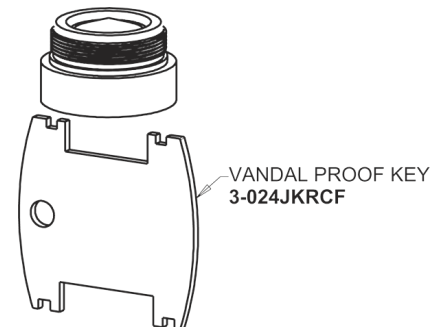

Repair Parts

405-VE64AB

Concealed Hot and Cold Water Sink Faucet

CHICAGO FAUCETS®

Geberit Group

Base Parts:

2-3/8" Lever Handle 390-PRJKCP

405 Series Spout 401-602KJKCP

Quatum Compression Cartridge (pair) 377-XTRHJKABNF (right) 377-XTLHJKABNF (left)

1.0 GPM (3.8 L/min) Vandal Proof Non-Aerating Laminar Outlet E64VPJKABCP

For Technical Assistance:

Phone: 800-TEC-TRUE (832-8783)