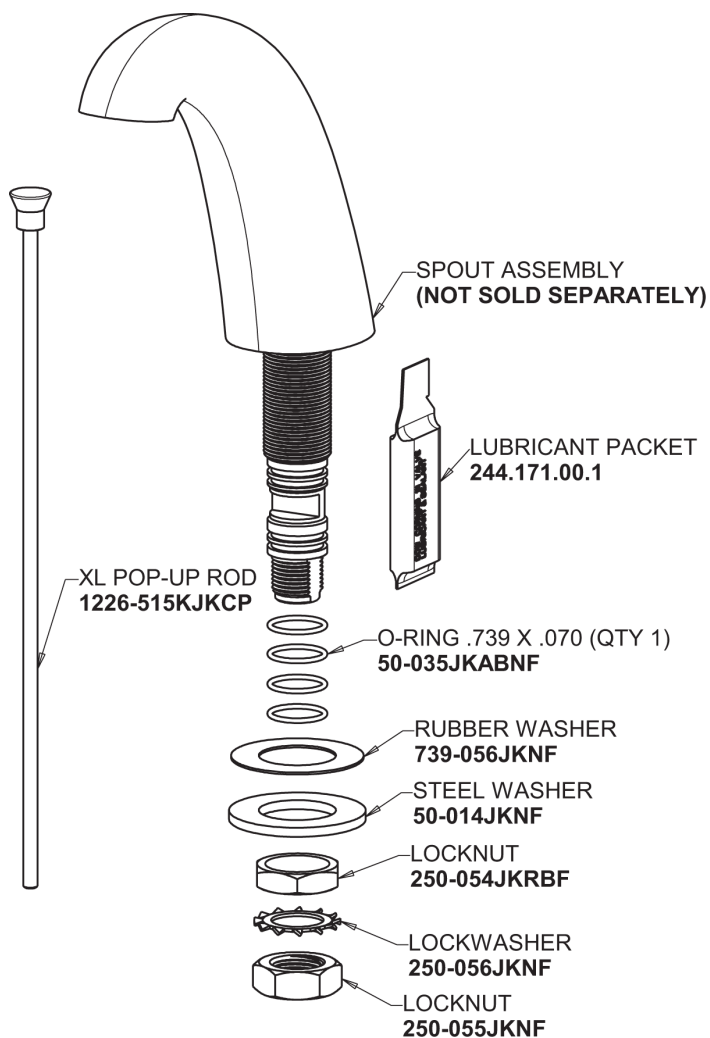

405 Series Spout with Pop-up Waste 401-614KJKCP

For Technical Assistance:

Phone: 800-TEC-TRUE (832-8783)

Email: techsupport.us@chicago faucets.com

2100 South Clearwater Drive

Des Plaines, IL 60018

Phone: 847-803-5000

chicago faucets.com