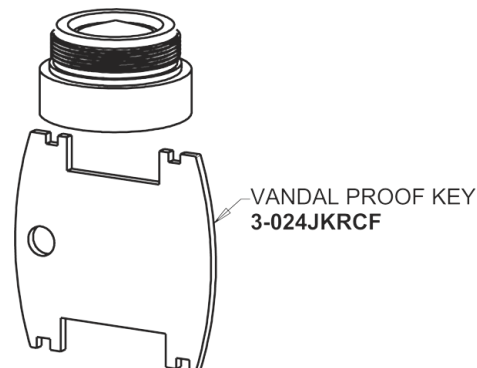

1.0 GPM (3.8 L/min) Vandal Proof Non-Aerating Laminar
Outlet
E64VPJKABCP