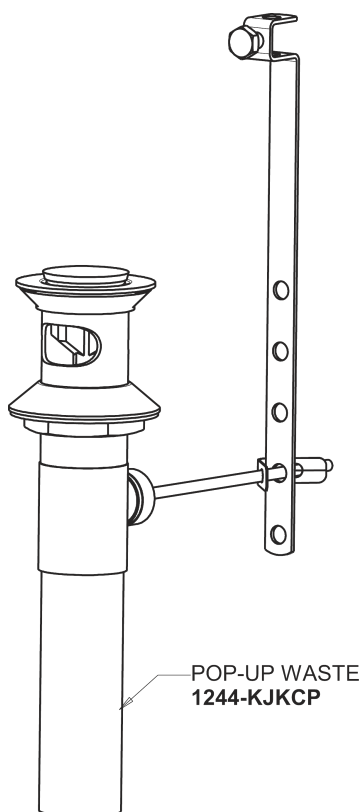

# Repair Parts

405-VE64-950POAB

Concealed Hot and Cold Water Sink Faucet with Pop-up Waste

## 405 Series Spout with Pop-up Waste 401-614KJKCP

# CHICAGO FAUCETS®

Geberit Group

Pop-up Waste  
1244-KJKCP

1.0 GPM (3.8 L/min) Vandal Proof Non-Aerating Laminar  
Outlet  
E64VPJKABCP

2-1/2" Three-Wing Canopy Handle (pair)  
950-PRJKCP

Quatern Compression Cartridge (pair)  
1-099XTJKABNF (right)  
1-100XTJKABNF (left)