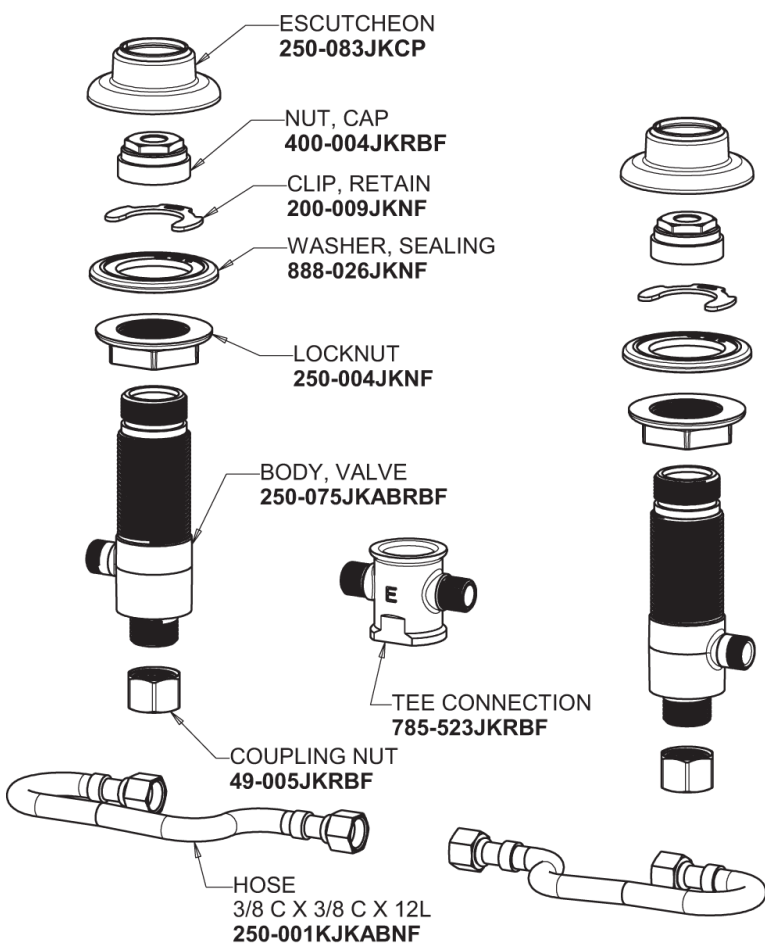

# Repair Parts

405-VE64-950POAB

Concealed Hot and Cold Water Sink Faucet with Pop-up Waste

## Base Parts:

## 405 Series Spout with Pop-up Waste 401-614KJKCP