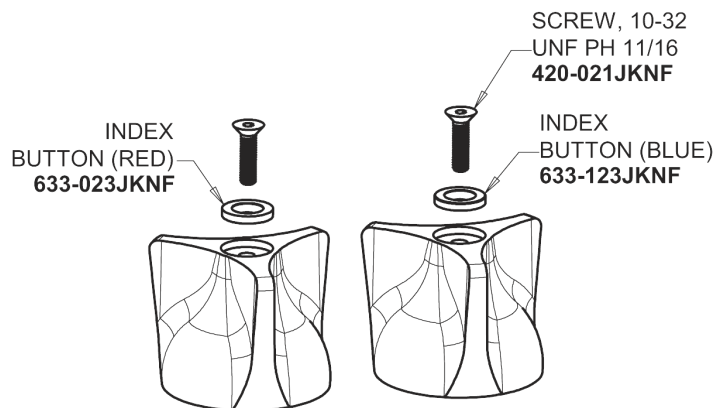

# CHICAGO FAUCETS®

Geberit Group

Pop-up Waste  
1244-KJKCP

1.0 GPM (3.8 L/min) Vandal Proof Non-Aerating Laminar  
Outlet  
E64VPJKABCP

2-1/2" Three-Wing Canopy Handle (pair)  
950-PRJKCP

Quatern Compression Cartridge (pair)  
1-099XTJKABNF (right)  
1-100XTJKABNF (left)