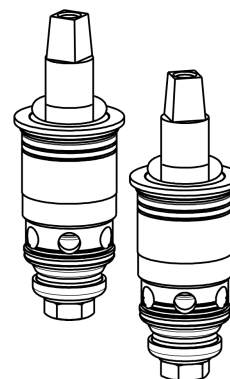

# CHICAGO FAUCETS®

Geberit Group

Pop-up Waste  
1244-KJKCP

1.0 GPM (3.8 L/min) Vandal Proof Non-Aerating Laminar  
Outlet  
E64VPJKABCP

2-1/2" Three-Wing Canopy Handle (pair)  
950-PRJKCP

Quatern Compression Cartridge (pair)  
1-099XTJKABNF (right)  
1-100XTJKABNF (left)