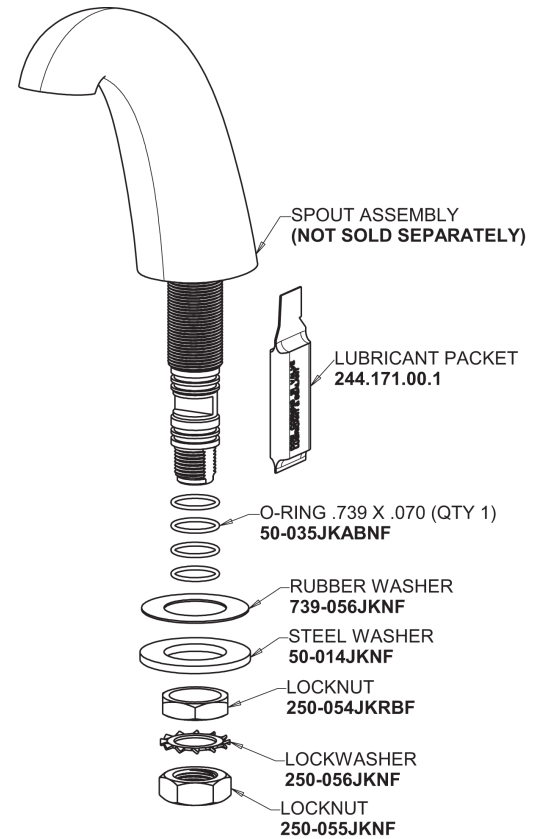

405 Series Spout 401-602KJKCP

Ceramic 1/4-Turn Cartridge (pair) 377-XKRHJKABNF (right) 377-XKLHJKABNF (left)

4" Wristblade Handle 317-PRJKCP