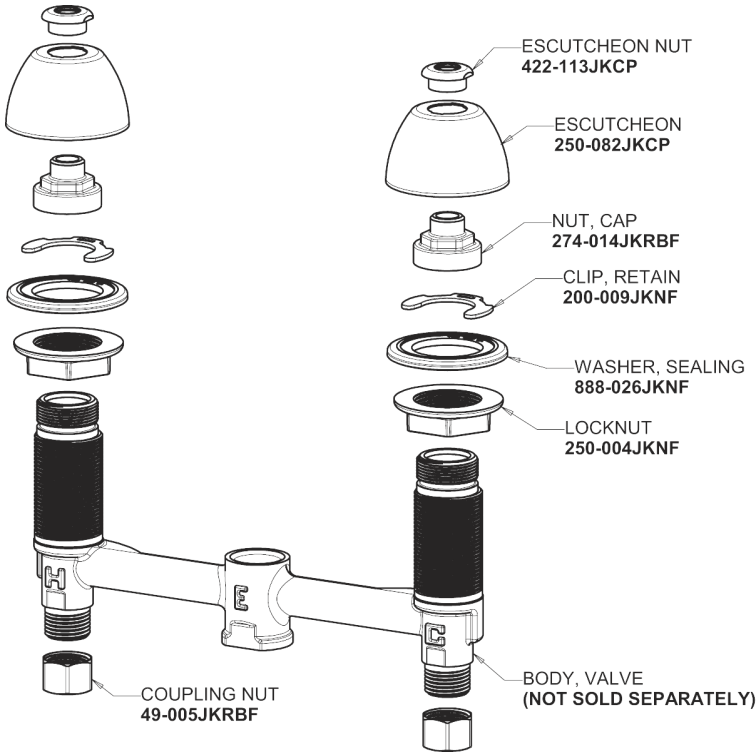

# Repair Parts

405-VE64-317XKAB

Concealed Hot and Cold Water Sink Faucet

## Base Parts:

## 405 Series Spout 401-602KJKCP

## Ceramic 1/4-Turn Cartridge (pair) 377-XKRHJKABNF (right) 377-XKLHJKABNF (left)