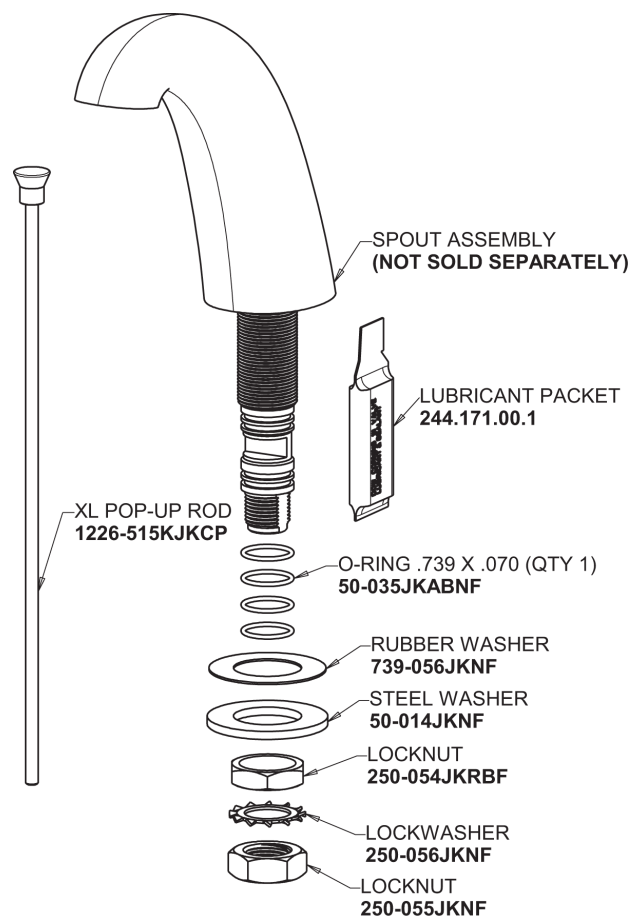

Repair Parts

405-VE64-317POAB

Concealed Hot and Cold Water Sink Faucet with Pop-up Waste

CHICAGO FAUCETS®

Geberit Group

Base Parts:

405 Series Spout with Pop-up Waste 401-614KJKCP

For Technical Assistance:

Concealed Hot and Cold Water Sink Faucet with Pop-up Waste

CHICAGO FAUCETS®

Geberit Group

Pop-up Waste
1244-KJKCP

1.0 GPM (3.8 L/min) Vandal Proof Non-Aerating Laminar
Outlet
E64VPJKABCP

4" Wristblade Handle
317-PRJKCP