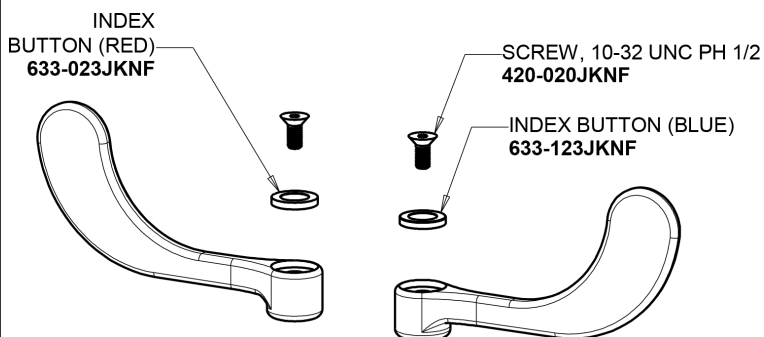

Concealed Hot and Cold Water Sink Faucet with Pop-up Waste

CHICAGO FAUCETS®

Geberit Group

Pop-up Waste
1244-KJKCP

1.0 GPM (3.8 L/min) Vandal Proof Non-Aerating Laminar
Outlet
E64VPJKABCP

4" Wristblade Handle
317-PRJKCP