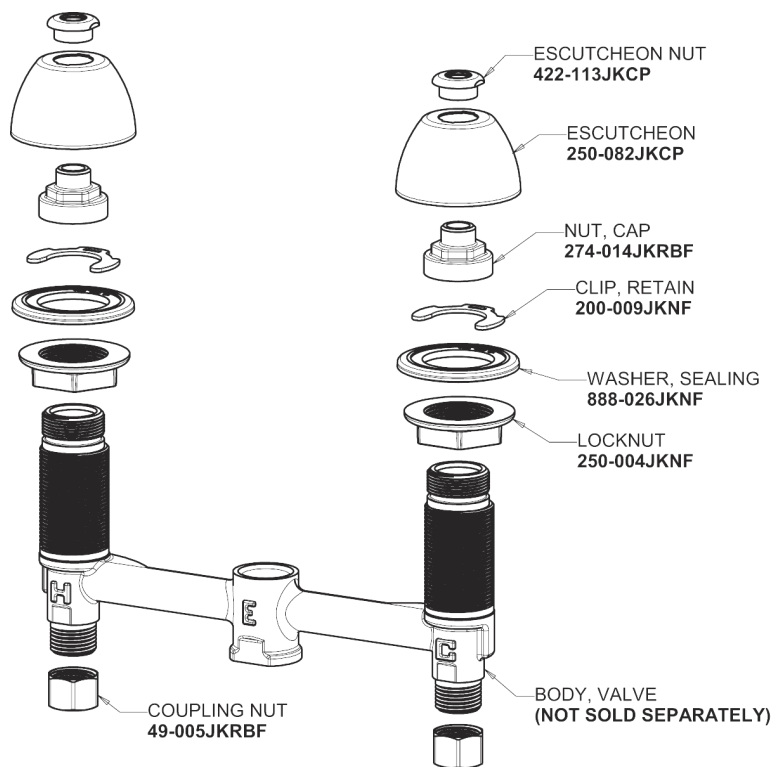

Repair Parts

405-VE64-317POAB

Concealed Hot and Cold Water Sink Faucet with Pop-up Waste

CHICAGO FAUCETS®

Geberit Group

Base Parts:

405 Series Spout with Pop-up Waste 401-614KJKCP

For Technical Assistance:

Concealed Hot and Cold Water Sink Faucet with Pop-up Waste

CHICAGO FAUCETS®

Geberit Group

Pop-up Waste
1244-KJKCP

1.0 GPM (3.8 L/min) Vandal Proof Non-Aerating Laminar
Outlet
E64VPJKABCP

4" Wristblade Handle
317-PRJKCP