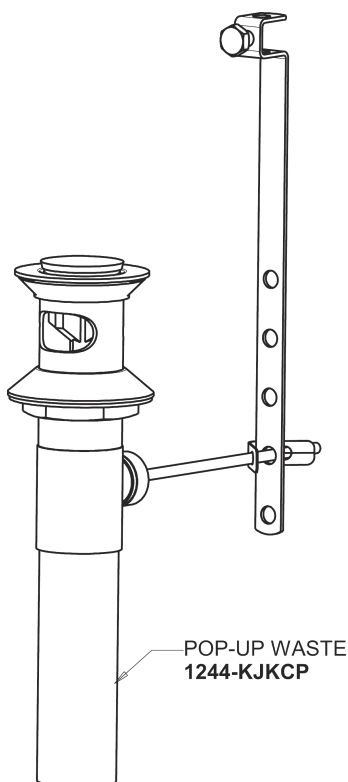

Repair Parts

405-VE64-317POAB

Concealed Hot and Cold Water Sink Faucet with Pop-up Waste

CHICAGO FAUCETS®

Geberit Group

Base Parts:

405 Series Spout with Pop-up Waste 401-614KJKCP

For Technical Assistance:

Concealed Hot and Cold Water Sink Faucet with Pop-up Waste

CHICAGO FAUCETS®

Geberit Group

Pop-up Waste
1244-KJKCP

1.0 GPM (3.8 L/min) Vandal Proof Non-Aerating Laminar
Outlet
E64VPJKABCP

4" Wristblade Handle
317-PRJKCP