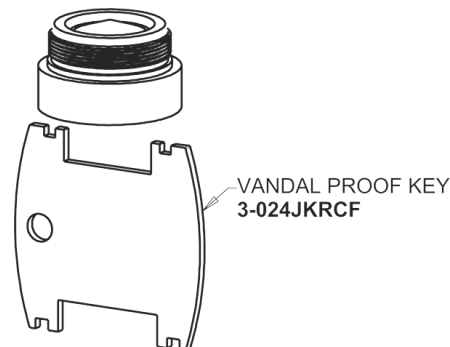

Concealed Hot and Cold Water Sink Faucet with Pop-up Waste

CHICAGO FAUCETS®

Geberit Group

Pop-up Waste
1244-KJKCP

1.0 GPM (3.8 L/min) Vandal Proof Non-Aerating Laminar
Outlet
E64VPJKABCP

4" Wristblade Handle
317-PRJKCP