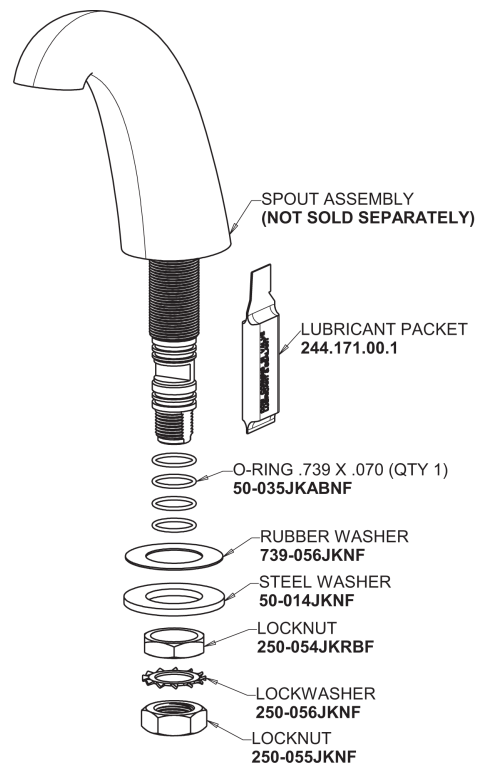

405 Series Spout 401-602KJKCP