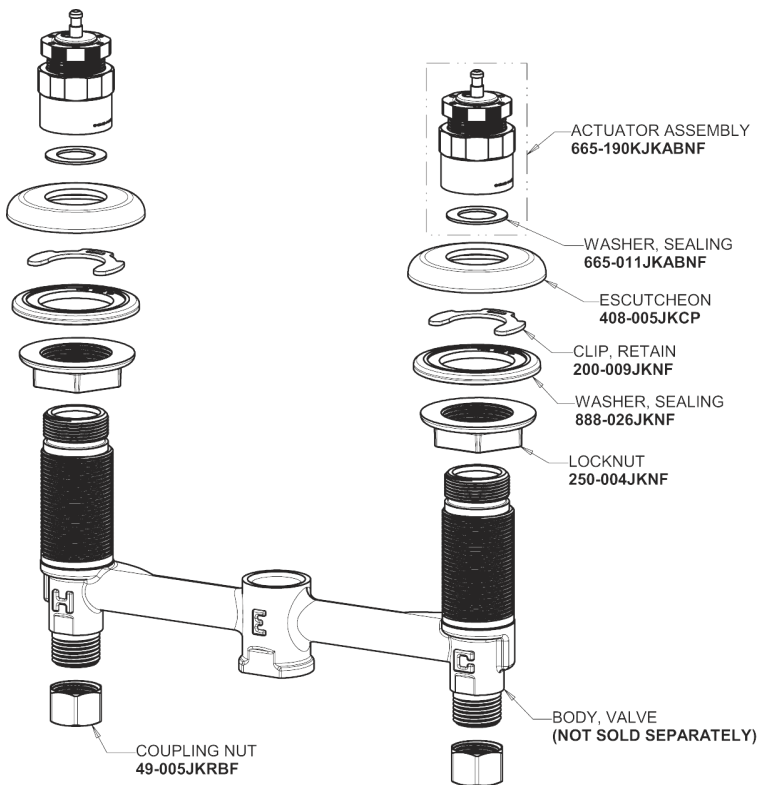

# Repair Parts

405-VE39-665AB

Concealed Hot and Cold Water Metering Sink Faucet

## Base Parts:

## 1-3/4" Vandal Proof Push Handle 665-PSHJKCP