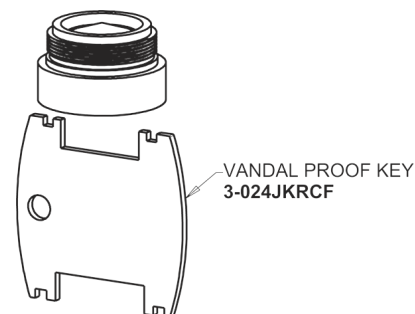

Repair Parts

405-VE34-317AB

Concealed Hot and Cold Water Sink Faucet

CHICAGO FAUCETS®

Geberit Group

Base Parts:

405 Series Spout 401-602KJKCP

Quatern Compression Cartridge (pair) 377-XTRHJKABNF (right) 377-XTLHJKABNF (left)

4" Wristblade Handle 317-PRJKCP

1.5 GPM (5.7 L/min) Vandal Proof Softflo Aerator E34VPJKABCP

For Technical Assistance:

Phone: 800-TEC-TRUE (832-8783)

Email: techsupport.us@chicagofaucets.com

2100 South Clearwater Drive