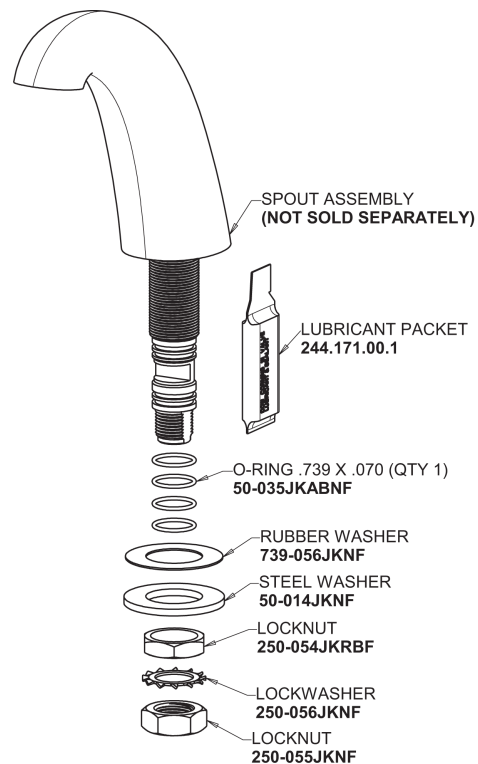

Repair Parts

405-VE34-317AB

Concealed Hot and Cold Water Sink Faucet

CHICAGO FAUCETS®

Geberit Group

Base Parts:

405 Series Spout 401-602KJKCP

Quatern Compression Cartridge (pair) 377-XTRHJKABNF (right) 377-XTLHJKABNF (left)

4" Wristblade Handle 317-PRJKCP

1.5 GPM (5.7 L/min) Vandal Proof Softflo Aerator E34VPJKABCP

For Technical Assistance:

Phone: 800-TEC-TRUE (832-8783)

Email: techsupport.us@chicagofaucets.com

2100 South Clearwater Drive