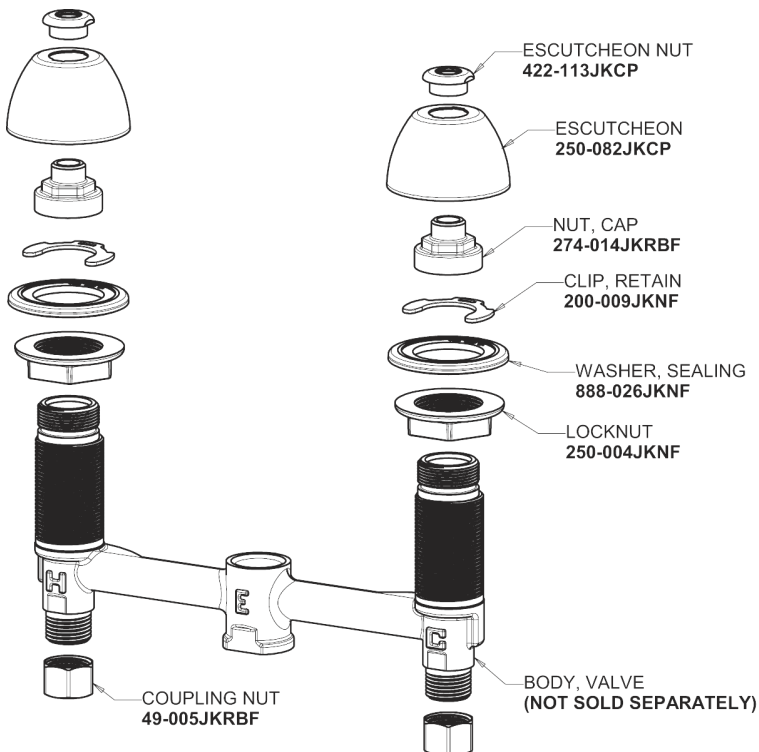

Repair Parts

405-VE34-317AB

Concealed Hot and Cold Water Sink Faucet

CHICAGO FAUCETS®

Geberit Group

Base Parts:

405 Series Spout 401-602KJKCP

Quatern Compression Cartridge (pair) 377-XTRHJKABNF (right) 377-XTLHJKABNF (left)

4" Wristblade Handle 317-PRJKCP

1.5 GPM (5.7 L/min) Vandal Proof Softflo Aerator E34VPJKABCP

For Technical Assistance:

Phone: 800-TEC-TRUE (832-8783)

Email: techsupport.us@chicagofaucets.com

2100 South Clearwater Drive