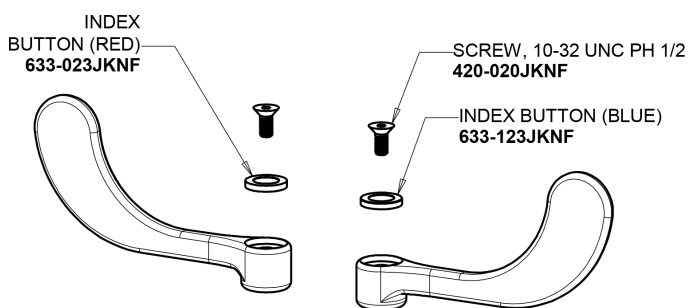

Repair Parts

405-VE34-317AB

Concealed Hot and Cold Water Sink Faucet

CHICAGO FAUCETS®

Geberit Group

Base Parts:

405 Series Spout 401-602KJKCP

Quatern Compression Cartridge (pair) 377-XTRHJKABNF (right) 377-XTLHJKABNF (left)

4" Wristblade Handle 317-PRJKCP

1.5 GPM (5.7 L/min) Vandal Proof Softflo Aerator E34VPJKABCP

For Technical Assistance:

Phone: 800-TEC-TRUE (832-8783)

Email: techsupport.us@chicagofaucets.com

2100 South Clearwater Drive