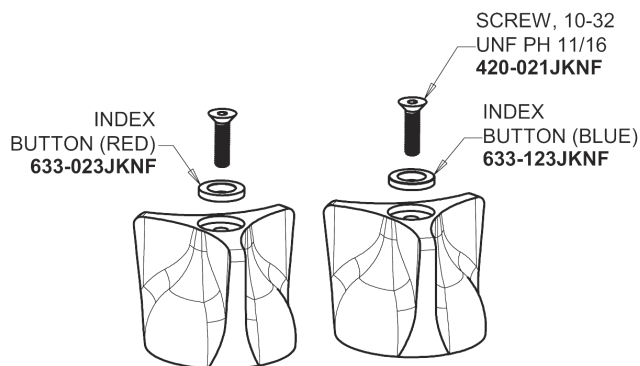

Concealed Hot and Cold Water Sink Faucet with Pop-up Waste

CHICAGO FAUCETS®

Geberit Group

Pop-up Waste
1244-KJKCP

POP-UP WASTE
1244-KJKCP

0.5 GPM (1.9 L/min) Vandal Proof Econo-Flo Non-Aerating
Spray
E2805JKABCP

2-1/2" Three-Wing Canopy Handle (pair)
950-PRJKCP

Quatern Compression Cartridge (pair)
1-099XTJKABNF (right)
1-100XTJKABNF (left)

For Technical Assistance:

Phone: 800-TEC-TRUE (832-8783)

Email: techsupport.us@chicagofaucets.com