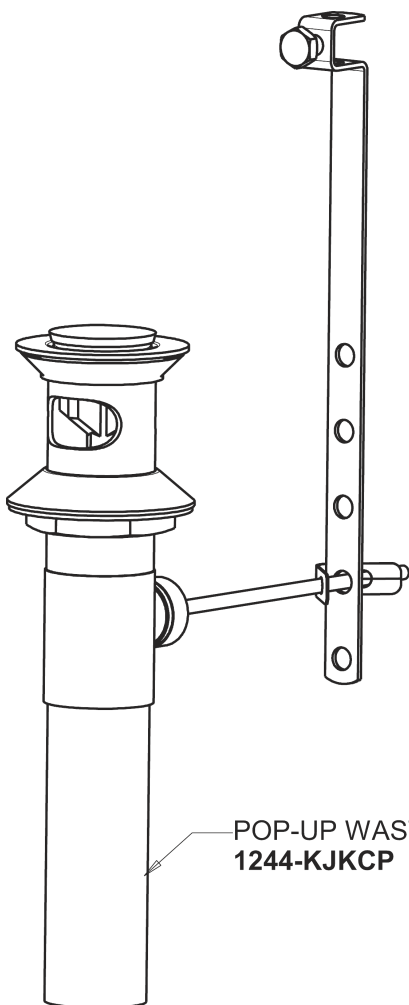

Repair Parts

405-VE2805-950POAB

Concealed Hot and Cold Water Sink Faucet with Pop-up Waste

CHICAGO FAUCETS®

Geberit Group

Base Parts:

405 Series Spout with Pop-up Waste 401-614KJKCP

For Technical Assistance:

Concealed Hot and Cold Water Sink Faucet with Pop-up Waste

CHICAGO FAUCETS®

Geberit Group

Pop-up Waste
1244-KJKCP

POP-UP WASTE
1244-KJKCP

0.5 GPM (1.9 L/min) Vandal Proof Econo-Flo Non-Aerating
Spray
E2805JKABCP

2-1/2" Three-Wing Canopy Handle (pair)
950-PRJKCP

Quatern Compression Cartridge (pair)
1-099XTJKABNF (right)
1-100XTJKABNF (left)

For Technical Assistance:

Phone: 800-TEC-TRUE (832-8783)

Email: techsupport.us@chicagofaucets.com