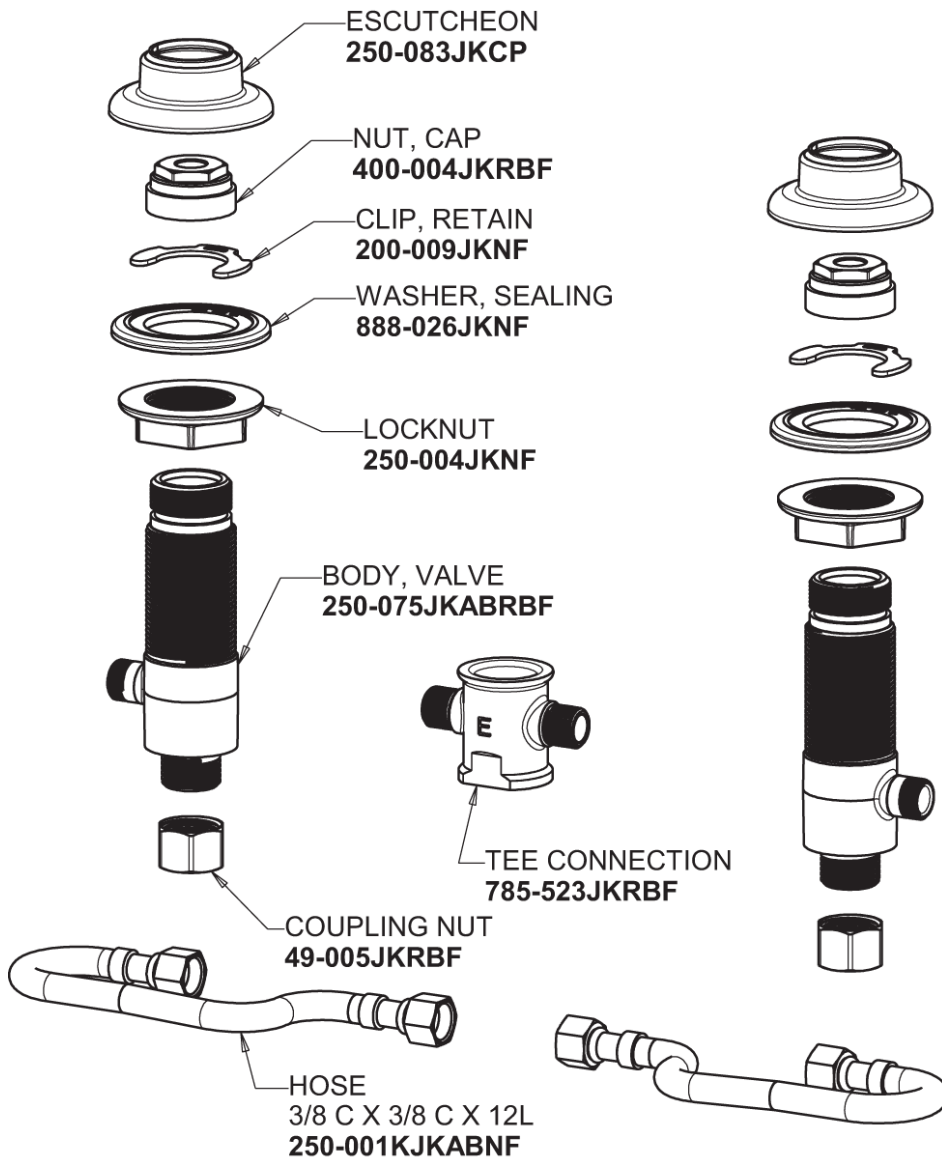

Repair Parts

405-VE2805-950POAB

Concealed Hot and Cold Water Sink Faucet with Pop-up Waste

CHICAGO FAUCETS®

Geberit Group

Base Parts:

405 Series Spout with Pop-up Waste 401-614KJKCP

For Technical Assistance:

Concealed Hot and Cold Water Sink Faucet with Pop-up Waste

CHICAGO FAUCETS®

Geberit Group

Pop-up Waste
1244-KJKCP

POP-UP WASTE
1244-KJKCP

0.5 GPM (1.9 L/min) Vandal Proof Econo-Flo Non-Aerating
Spray
E2805JKABCP

2-1/2" Three-Wing Canopy Handle (pair)
950-PRJKCP

Quatern Compression Cartridge (pair)
1-099XTJKABNF (right)
1-100XTJKABNF (left)

For Technical Assistance:

Phone: 800-TEC-TRUE (832-8783)

Email: techsupport.us@chicagofaucets.com