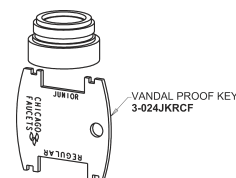

Concealed Hot and Cold Water Sink Faucet with Pop-up Waste

CHICAGO FAUCETS®

Geberit Group

Pop-up Waste
1244-KJKCP

POP-UP WASTE
1244-KJKCP

0.5 GPM (1.9 L/min) Vandal Proof Econo-Flo Non-Aerating
Spray
E2805JKABCP