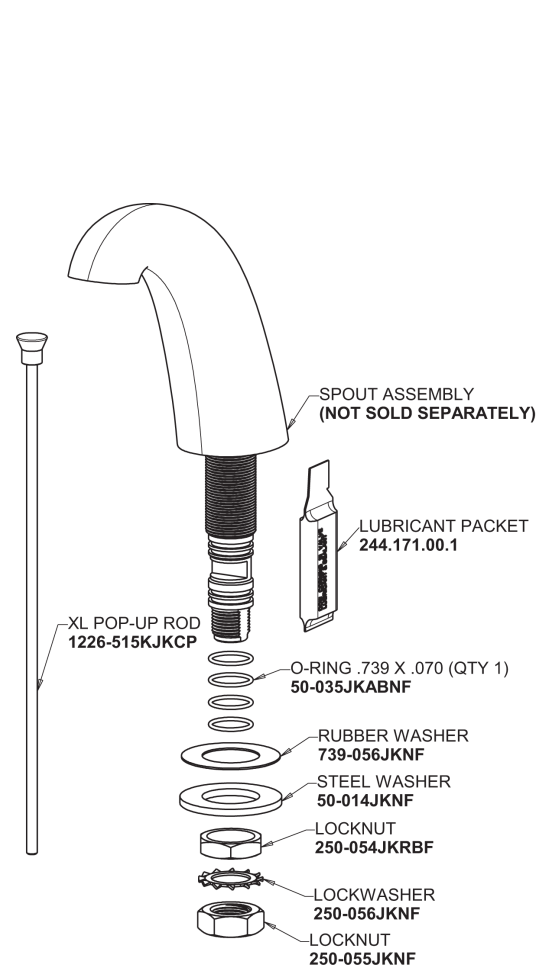

Repair Parts

405-VE2805-950POAB

Concealed Hot and Cold Water Sink Faucet with Pop-up Waste

CHICAGO FAUCETS®

Geberit Group

Base Parts:

405 Series Spout with Pop-up Waste 401-614KJKCP

For Technical Assistance:

Concealed Hot and Cold Water Sink Faucet with Pop-up Waste

CHICAGO FAUCETS®

Geberit Group

Pop-up Waste
1244-KJKCP

POP-UP WASTE
1244-KJKCP

0.5 GPM (1.9 L/min) Vandal Proof Econo-Flo Non-Aerating
Spray
E2805JKABCP