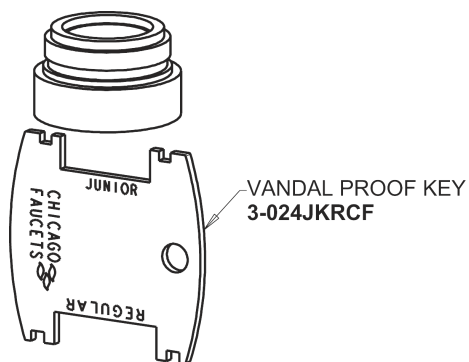

Repair Parts

405-VE2805-665AB

Concealed Hot and Cold Water Metering Sink Faucet

CHICAGO FAUCETS®

Geberit Group

Base Parts:

405 Series Spout 401-602KJKCP

For Technical Assistance:

Concealed Hot and Cold Water Metering Sink Faucet

CHICAGO FAUCETS®

Geberit Group

1-3/4" Vandal Proof Push Handle
665-PSHJKCP

0.5 GPM (1.9 L/min) Vandal Proof Econo-Flo Non-Aerating
Spray
E2805JKABCP

MVP Metering Cartridge
671-XJKABNF