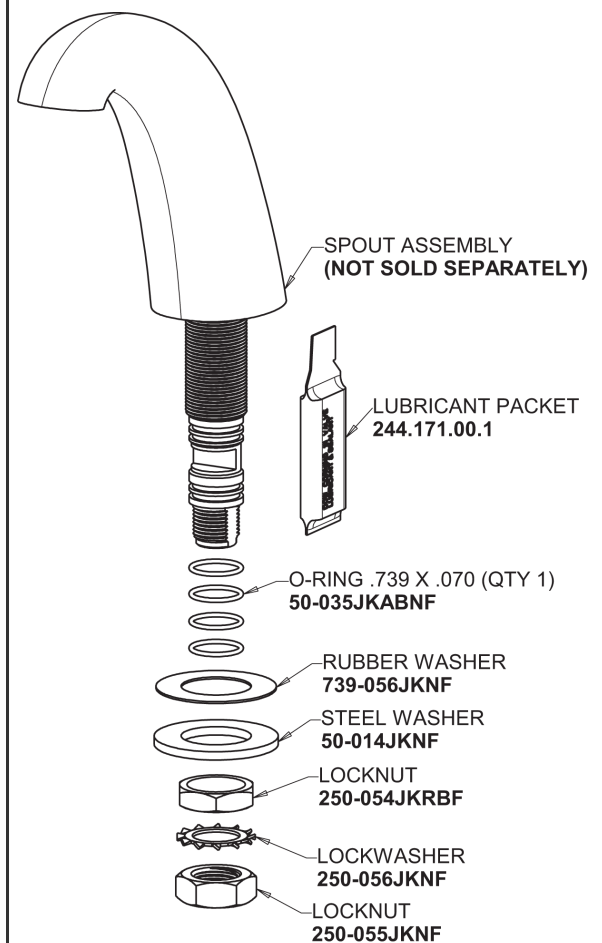

Repair Parts

405-VE2805-665AB

Concealed Hot and Cold Water Metering Sink Faucet

CHICAGO FAUCETS®

Geberit Group

Base Parts:

405 Series Spout 401-602KJKCP

For Technical Assistance:

Concealed Hot and Cold Water Metering Sink Faucet

CHICAGO FAUCETS®

Geberit Group

1-3/4" Vandal Proof Push Handle
665-PSHJKCP

0.5 GPM (1.9 L/min) Vandal Proof Econo-Flo Non-Aerating
Spray
E2805JKABCP

MVP Metering Cartridge
671-XJKABNF