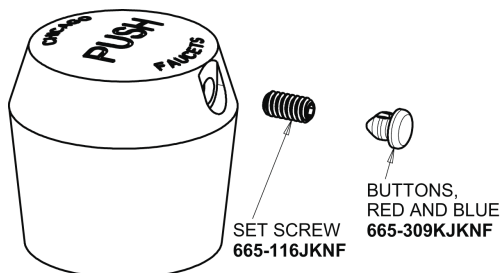

Repair Parts

405-VE2805-665AB

Concealed Hot and Cold Water Metering Sink Faucet

CHICAGO FAUCETS®

Geberit Group

Base Parts:

405 Series Spout 401-602KJKCP

For Technical Assistance:

Concealed Hot and Cold Water Metering Sink Faucet

CHICAGO FAUCETS®

Geberit Group

1-3/4" Vandal Proof Push Handle
665-PSHJKCP

0.5 GPM (1.9 L/min) Vandal Proof Econo-Flo Non-Aerating
Spray
E2805JKABCP

MVP Metering Cartridge
671-XJKABNF