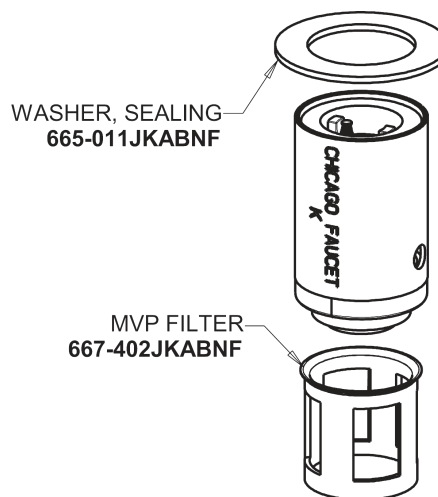

Repair Parts

405-VE2805-665AB

Concealed Hot and Cold Water Metering Sink Faucet

CHICAGO FAUCETS®

Geberit Group

Base Parts:

405 Series Spout 401-602KJKCP

For Technical Assistance:

Concealed Hot and Cold Water Metering Sink Faucet

CHICAGO FAUCETS®

Geberit Group

1-3/4" Vandal Proof Push Handle
665-PSHJKCP

0.5 GPM (1.9 L/min) Vandal Proof Econo-Flo Non-Aerating
Spray
E2805JKABCP

MVP Metering Cartridge
671-XJKABNF