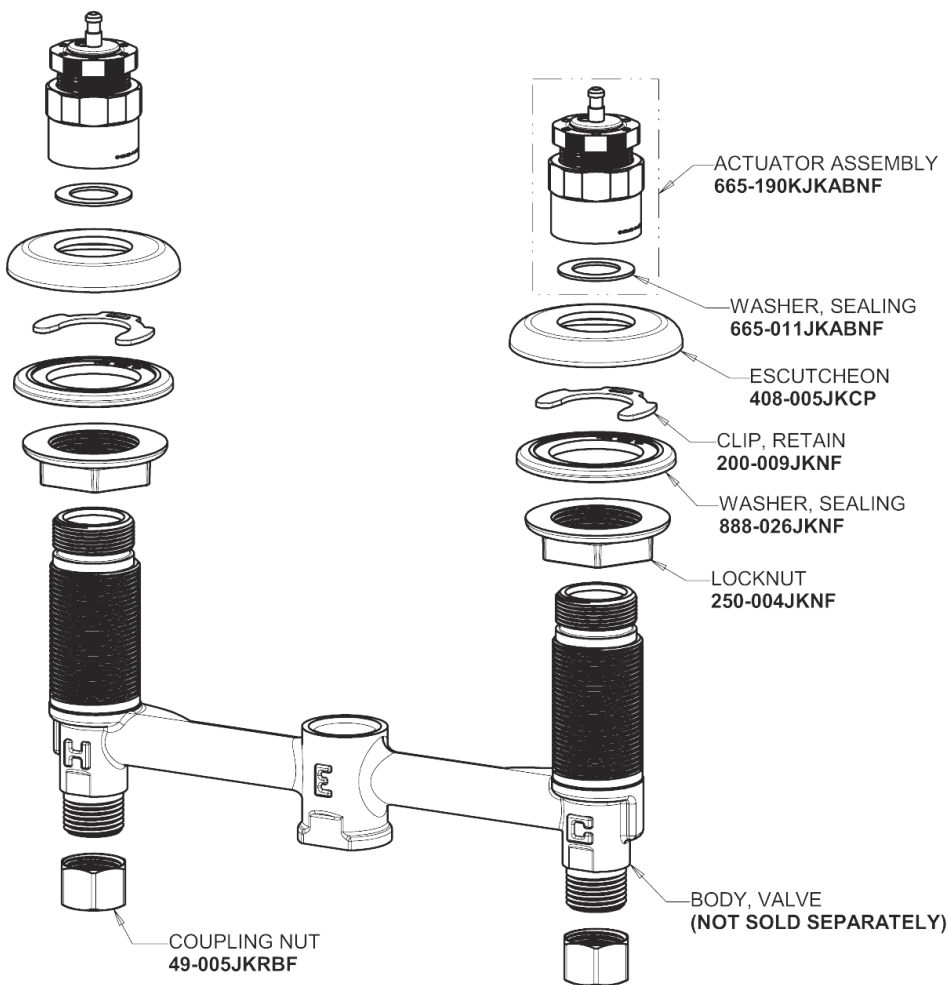

Repair Parts

405-VE2805-665AB

Concealed Hot and Cold Water Metering Sink Faucet

CHICAGO FAUCETS®

Geberit Group

Base Parts:

405 Series Spout 401-602KJKCP

For Technical Assistance:

Concealed Hot and Cold Water Metering Sink Faucet

CHICAGO FAUCETS®

Geberit Group

1-3/4" Vandal Proof Push Handle
665-PSHJKCP

0.5 GPM (1.9 L/min) Vandal Proof Econo-Flo Non-Aerating
Spray
E2805JKABCP

MVP Metering Cartridge
671-XJKABNF