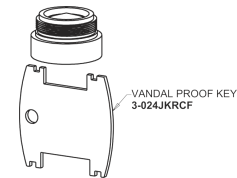

2.2 GPM (8.3 L/min) Vandal Proof Softflo Aerator
E12VPJKABCP

3-7/8" Canopy Single-Wing Handle
401-PRJKCP

Quatern Compression Cartridge (pair)
1-099XTJKABNF (right)
1-100XTJKABNF (left)

For Technical Assistance: