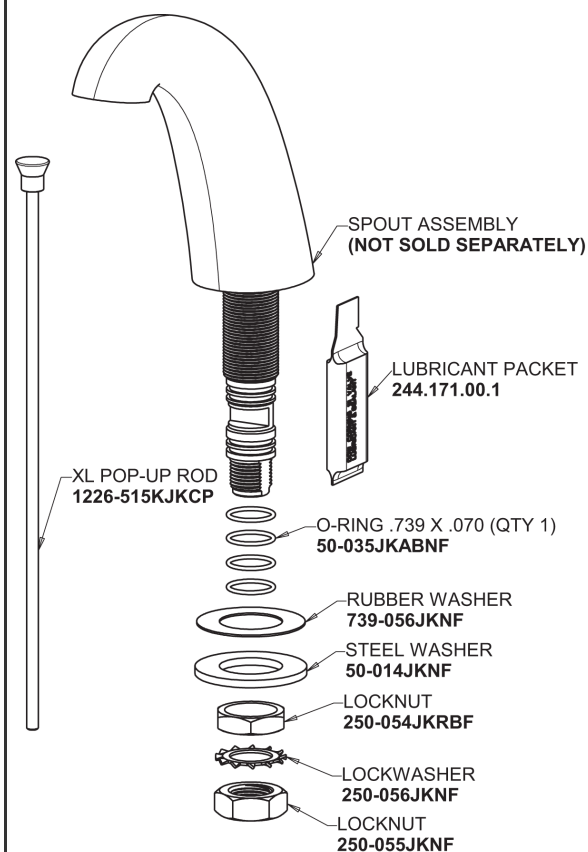

Repair Parts

405-V401POAB

CHICAGO FAUCETS®

Geberit Group

Base Parts:

405 Series Spout with Pop-up Waste 401-614KJKCP

For Technical Assistance:

Phone: 800-TEC-TRUE (832-8783)