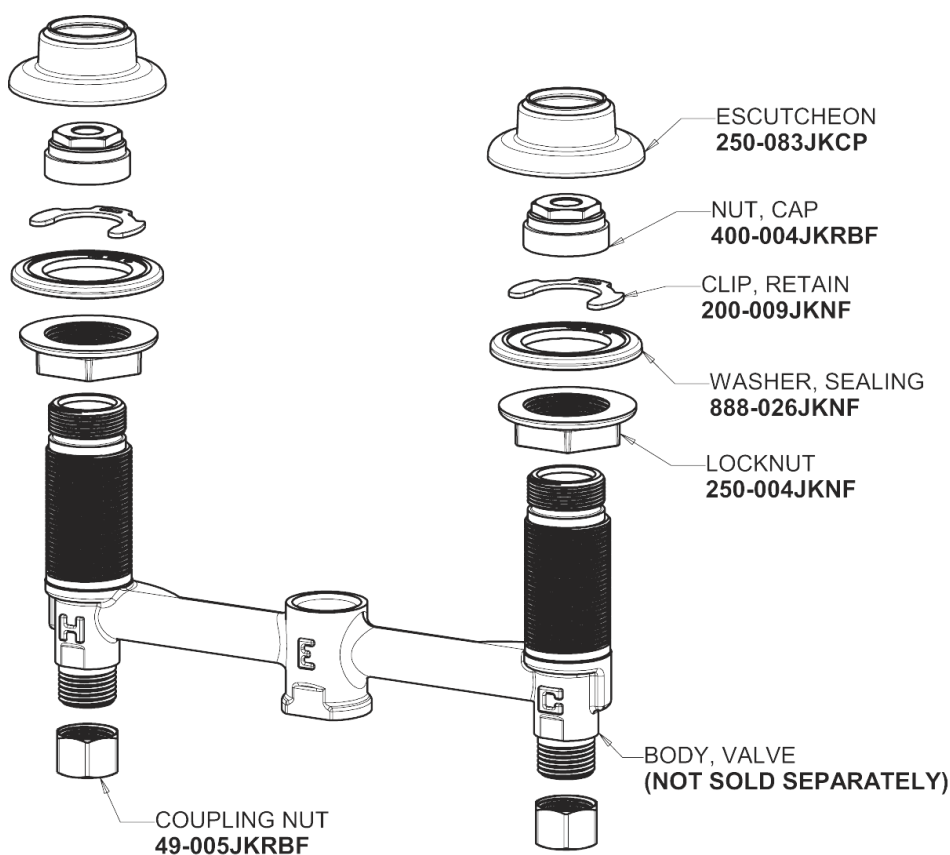

Repair Parts

405-V401POAB

CHICAGO FAUCETS®

Geberit Group

Base Parts:

405 Series Spout with Pop-up Waste 401-614KJKCP

For Technical Assistance:

Phone: 800-TEC-TRUE (832-8783)

2.2 GPM (8.3 L/min) Vandal Proof Softflo Aerator
E12VPJKABCP

3-7/8" Canopy Single-Wing Handle
401-PRJKCP

Quatern Compression Cartridge (pair)
1-099XTJKABNF (right)
1-100XTJKABNF (left)

For Technical Assistance: