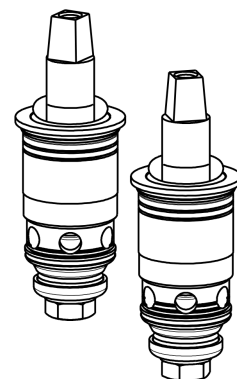

Repair Parts

405-V401POAB

CHICAGO FAUCETS®

Geberit Group

Base Parts:

405 Series Spout with Pop-up Waste 401-614KJKCP

For Technical Assistance:

Phone: 800-TEC-TRUE (832-8783)

2.2 GPM (8.3 L/min) Vandal Proof Softflo Aerator
E12VPJKABCP

3-7/8" Canopy Single-Wing Handle
401-PRJKCP

Quatern Compression Cartridge (pair)
1-099XTJKABNF (right)
1-100XTJKABNF (left)

For Technical Assistance: