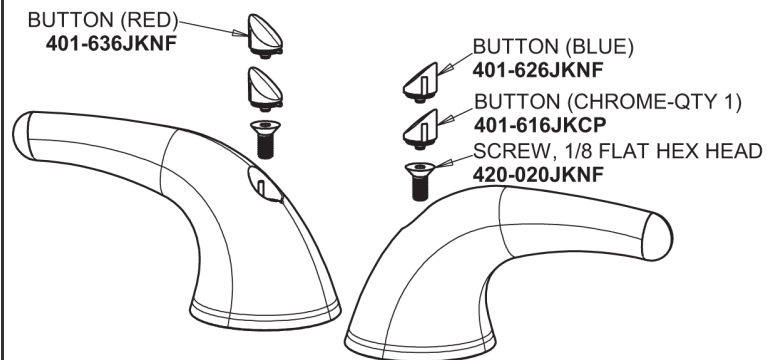

2.2 GPM (8.3 L/min) Vandal Proof Softflo Aerator
E12VPJKABCP

3-7/8" Canopy Single-Wing Handle
401-PRJKCP