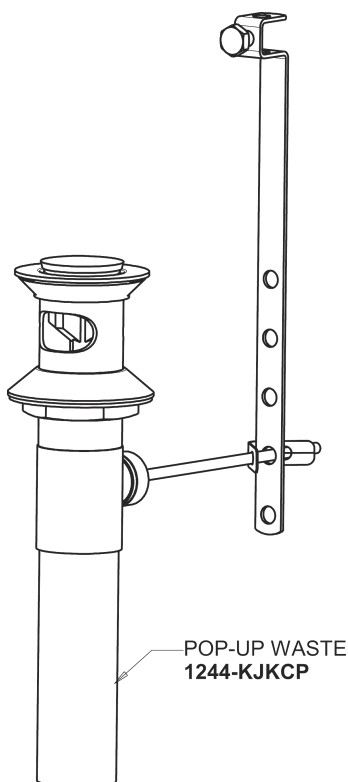

Repair Parts

405-V317POAB

Concealed Hot and Cold Water Sink Faucet with Pop-up Waste

CHICAGO FAUCETS®

Geberit Group

Base Parts:

405 Series Spout with Pop-up Waste 401-614KJKCP

For Technical Assistance:

Concealed Hot and Cold Water Sink Faucet with Pop-up Waste

CHICAGO FAUCETS®

Geberit Group

Pop-up Waste
1244-KJKCP

2.2 GPM (8.3 L/min) Vandal Proof Softflo Aerator
E12VPJKABCP

4" Wristblade Handle
317-PRJKCP