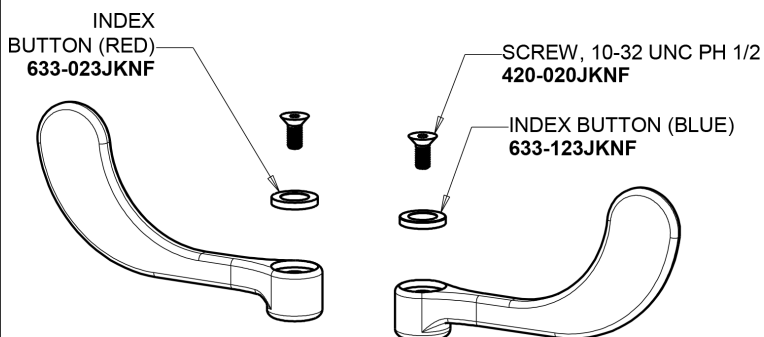

Concealed Hot and Cold Water Sink Faucet with Pop-up Waste

CHICAGO FAUCETS®

Geberit Group

Pop-up Waste
1244-KJKCP

2.2 GPM (8.3 L/min) Vandal Proof Softflo Aerator
E12VPJKABCP

4" Wristblade Handle
317-PRJKCP