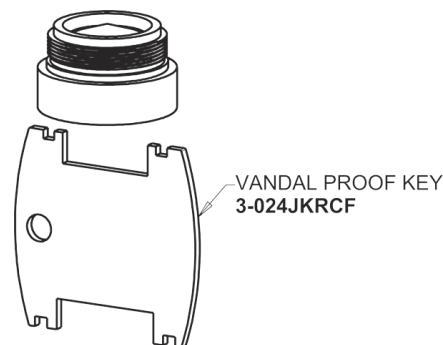

Concealed Hot and Cold Water Sink Faucet with Pop-up Waste

CHICAGO FAUCETS®

Geberit Group

Pop-up Waste
1244-KJKCP

2.2 GPM (8.3 L/min) Vandal Proof Softflo Aerator
E12VPJKABCP

4" Wristblade Handle
317-PRJKCP