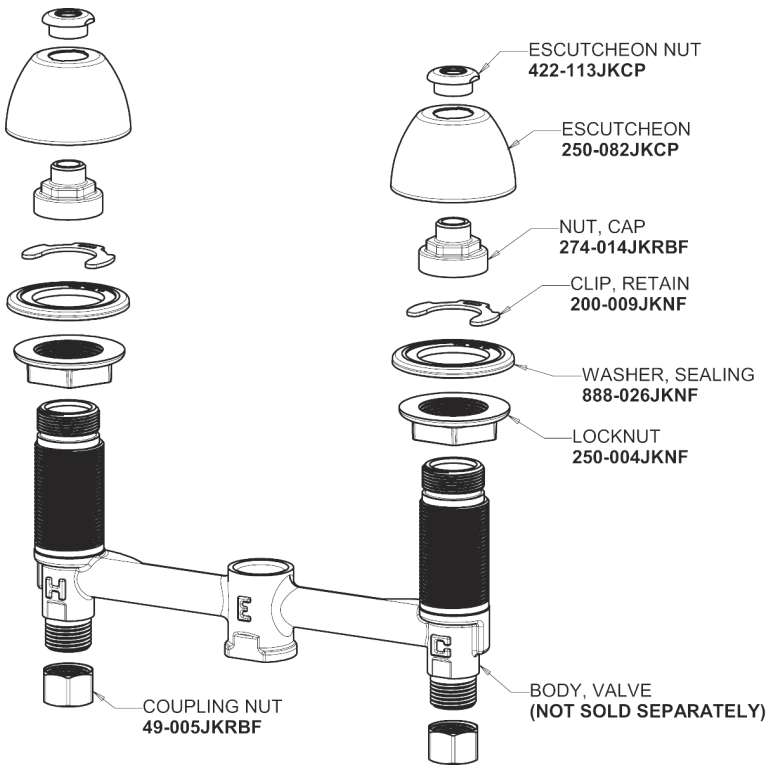

Repair Parts

405-V317POAB

Concealed Hot and Cold Water Sink Faucet with Pop-up Waste

CHICAGO FAUCETS®

Geberit Group

Base Parts:

405 Series Spout with Pop-up Waste 401-614KJKCP

For Technical Assistance:

Concealed Hot and Cold Water Sink Faucet with Pop-up Waste

CHICAGO FAUCETS®

Geberit Group

Pop-up Waste
1244-KJKCP

2.2 GPM (8.3 L/min) Vandal Proof Softflo Aerator
E12VPJKABCP

4" Wristblade Handle
317-PRJKCP