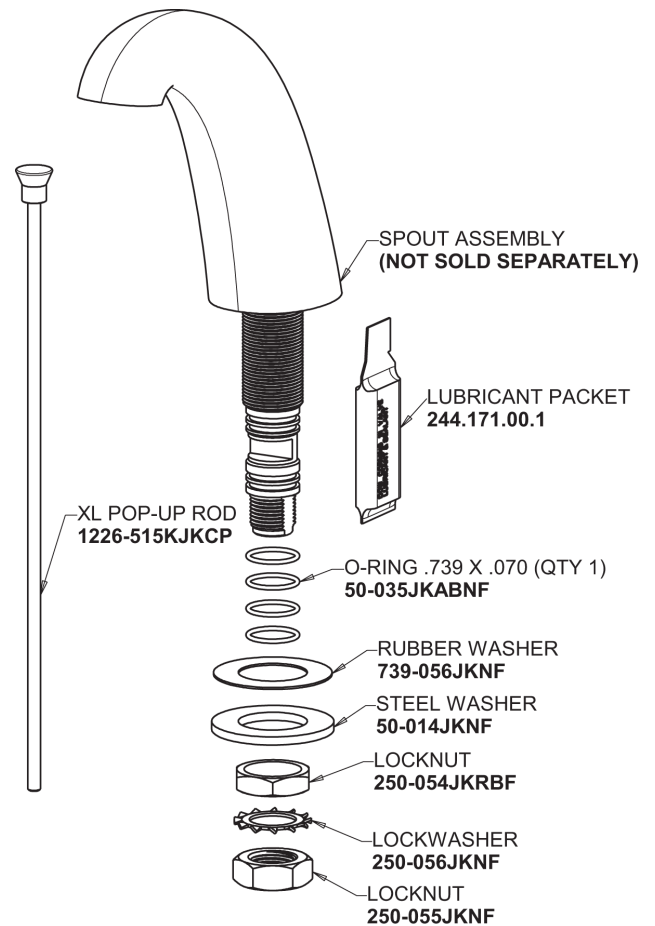

Repair Parts

405-V317POAB

Concealed Hot and Cold Water Sink Faucet with Pop-up Waste

CHICAGO FAUCETS®

Geberit Group

Base Parts:

405 Series Spout with Pop-up Waste 401-614KJKCP

For Technical Assistance:

Concealed Hot and Cold Water Sink Faucet with Pop-up Waste

CHICAGO FAUCETS®

Geberit Group

Pop-up Waste
1244-KJKCP

2.2 GPM (8.3 L/min) Vandal Proof Softflo Aerator
E12VPJKABCP

4" Wristblade Handle
317-PRJKCP