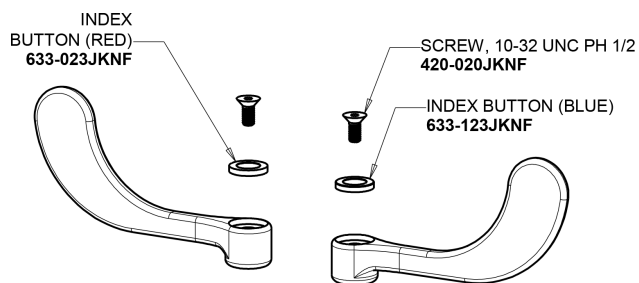

Repair Parts

405-V317AB

Concealed Hot and Cold Water Sink Faucet

CHICAGO FAUCETS®

Geberit Group

Base Parts:

405 Series Spout 401-602KJKCP

Quatern Compression Cartridge (pair) 377-XTRHJKABNF (right) 377-XTLHJKABNF (left)

4" Wristblade Handle 317-PRJKCP

2.2 GPM (8.3 L/min) Vandal Proof Softflo Aerator E12VPJKABCP

For Technical Assistance:

Phone: 800-TEC-TRUE (832-8783)

Email: techsupport.us@chicago faucets.com

2100 South Clearwater Drive