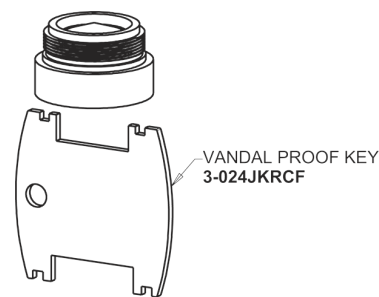

Repair Parts

405-V317AB

Concealed Hot and Cold Water Sink Faucet

CHICAGO FAUCETS®

Geberit Group

Base Parts:

405 Series Spout 401-602KJKCP

Quatern Compression Cartridge (pair) 377-XTRHJKABNF (right) 377-XTLHJKABNF (left)

4" Wristblade Handle 317-PRJKCP

2.2 GPM (8.3 L/min) Vandal Proof Softflo Aerator E12VPJKABCP

For Technical Assistance:

Phone: 800-TEC-TRUE (832-8783)

Email: techsupport.us@chicago faucets.com

2100 South Clearwater Drive