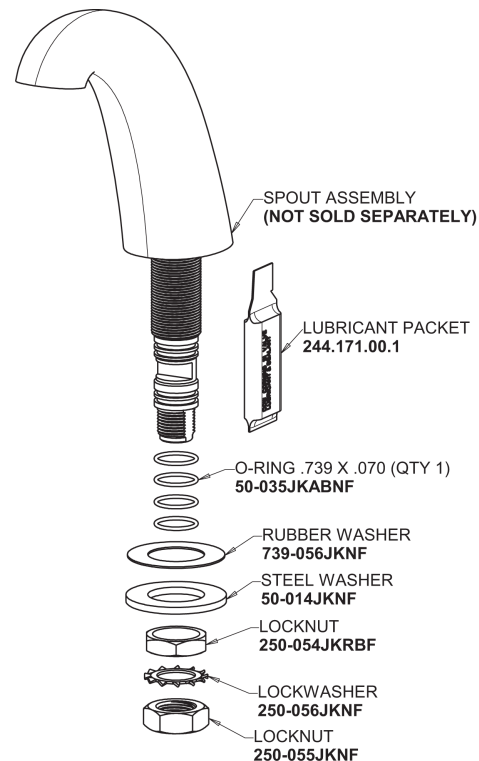

Repair Parts

405-V317AB

Concealed Hot and Cold Water Sink Faucet

CHICAGO FAUCETS®

Geberit Group

Base Parts:

405 Series Spout 401-602KJKCP

Quatern Compression Cartridge (pair) 377-XTRHJKABNF (right) 377-XTLHJKABNF (left)

4" Wristblade Handle 317-PRJKCP

2.2 GPM (8.3 L/min) Vandal Proof Softflo Aerator E12VPJKABCP

For Technical Assistance:

Phone: 800-TEC-TRUE (832-8783)

Email: techsupport.us@chicago faucets.com

2100 South Clearwater Drive