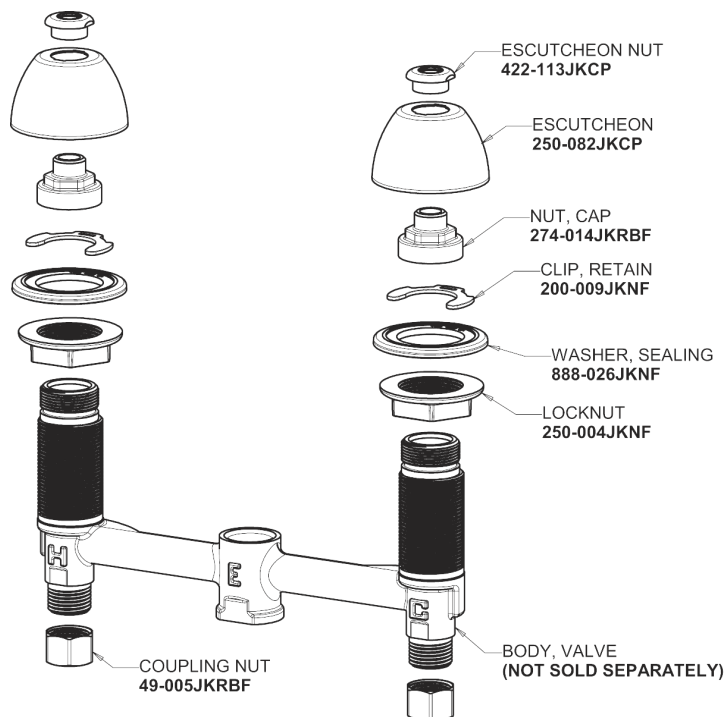

Repair Parts

405-V317AB

Concealed Hot and Cold Water Sink Faucet

CHICAGO FAUCETS®

Geberit Group

Base Parts:

405 Series Spout 401-602KJKCP

Quatern Compression Cartridge (pair) 377-XTRHJKABNF (right) 377-XTLHJKABNF (left)

4" Wristblade Handle 317-PRJKCP

2.2 GPM (8.3 L/min) Vandal Proof Softflo Aerator E12VPJKABCP

For Technical Assistance:

Phone: 800-TEC-TRUE (832-8783)

Email: techsupport.us@chicago faucets.com

2100 South Clearwater Drive