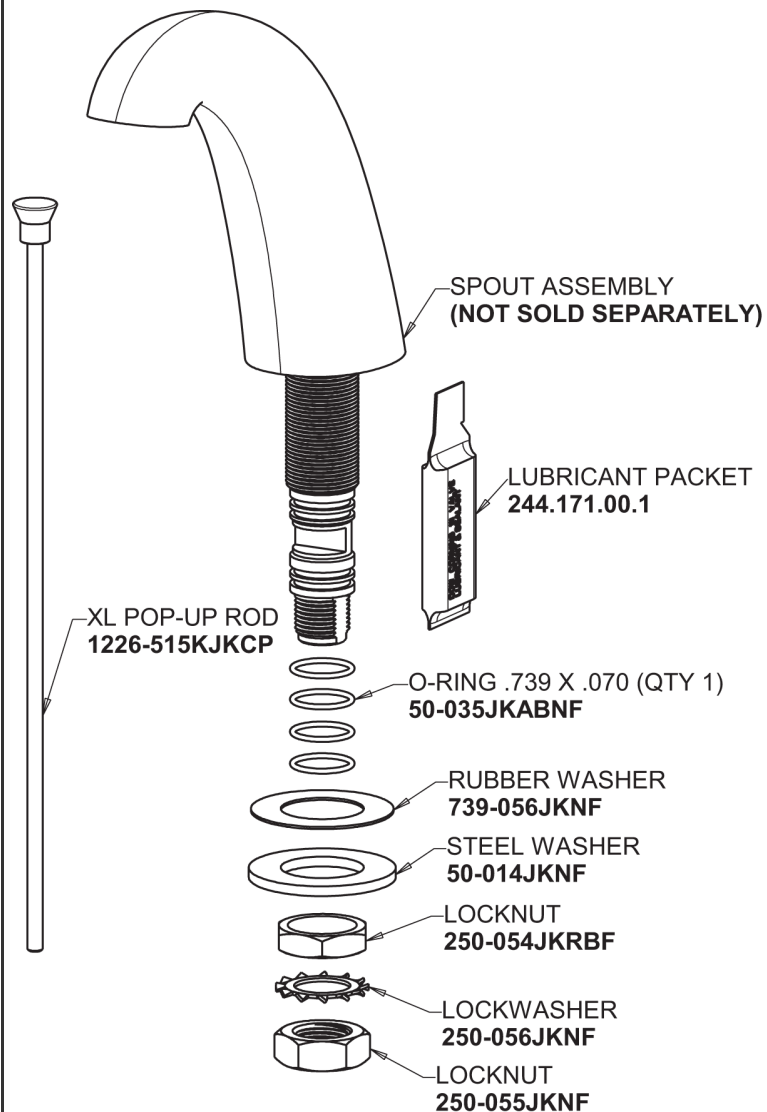

Repair Parts

405-V1000POAB

Concealed Hot and Cold Water Sink Faucet with Pop-up Waste

CHICAGO FAUCETS®

Geberit Group

Base Parts:

405 Series Spout with Pop-up Waste 401-614KJKCP

For Technical Assistance: