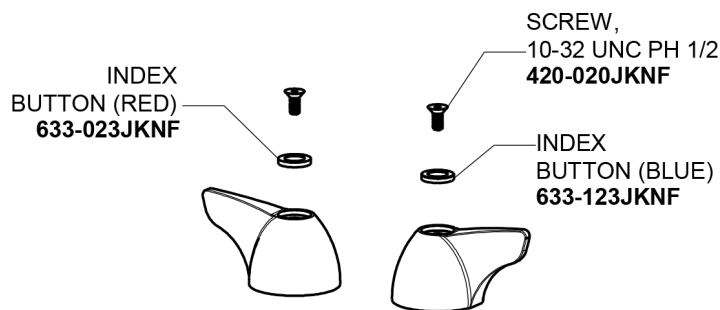

Concealed Hot and Cold Water Sink Faucet with Pop-up Waste

CHICAGO FAUCETS®

Geberit Group

Pop-up Waste
1244-KJKCP

2.2 GPM (8.3 L/min) Vandal Proof Softflo Aerator
E12VPJKABCP

2" Vandal Proof Canopy Single Wing Handle
1000-PRJKCP