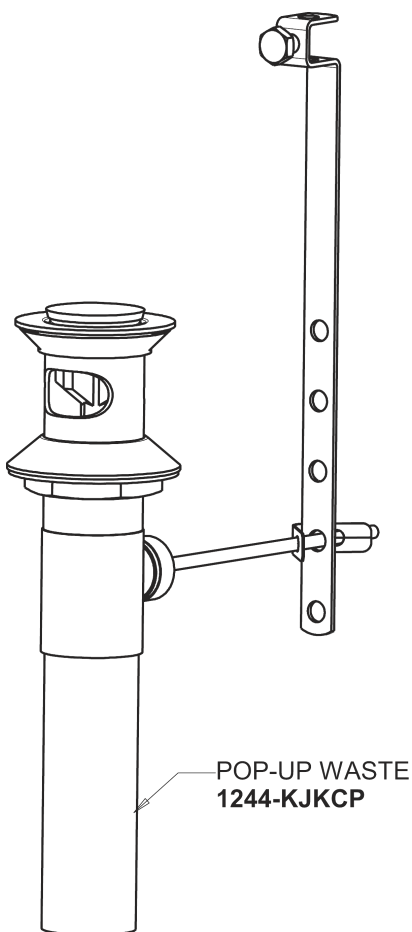

Repair Parts

405-V1000POAB

Concealed Hot and Cold Water Sink Faucet with Pop-up Waste

CHICAGO FAUCETS®

Geberit Group

Base Parts:

405 Series Spout with Pop-up Waste 401-614KJKCP

For Technical Assistance:

Concealed Hot and Cold Water Sink Faucet with Pop-up Waste

CHICAGO FAUCETS®

Geberit Group

Pop-up Waste
1244-KJKCP

2.2 GPM (8.3 L/min) Vandal Proof Softflo Aerator
E12VPJKABCP

2" Vandal Proof Canopy Single Wing Handle
1000-PRJKCP