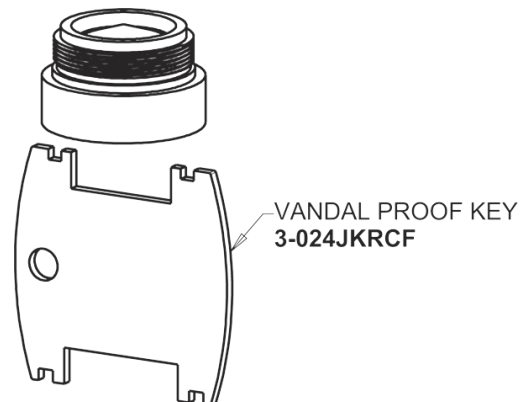

Concealed Hot and Cold Water Sink Faucet with Pop-up Waste

CHICAGO FAUCETS®

Geberit Group

Pop-up Waste
1244-KJKCP

2.2 GPM (8.3 L/min) Vandal Proof Softflo Aerator
E12VPJKABCP

2" Vandal Proof Canopy Single Wing Handle
1000-PRJKCP