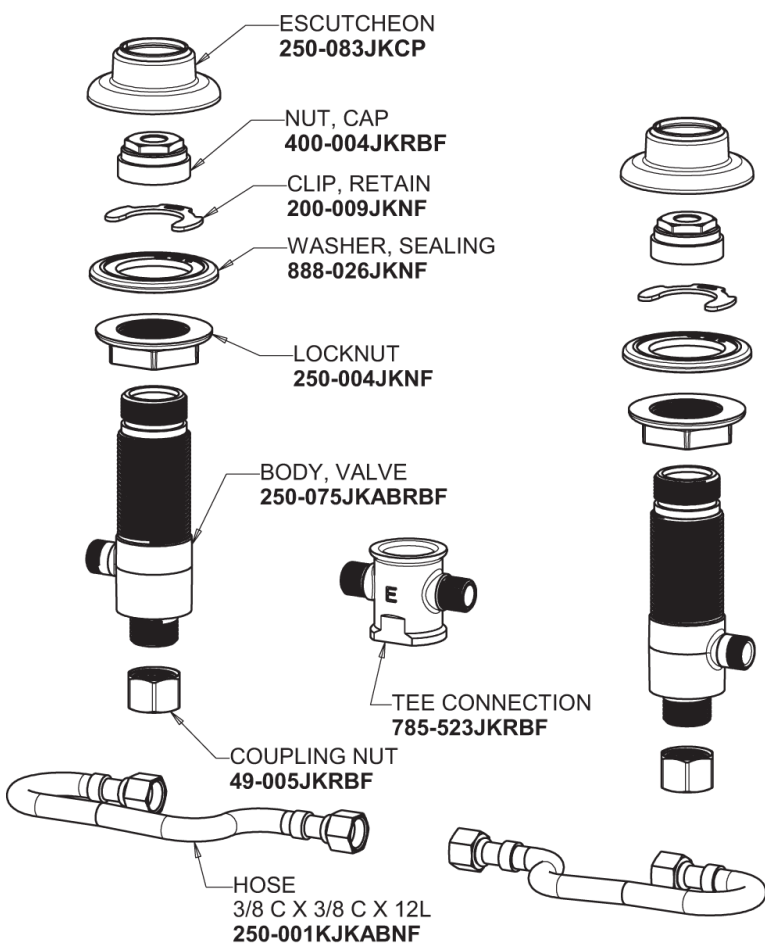

Repair Parts

405-V1000POAB

Concealed Hot and Cold Water Sink Faucet with Pop-up Waste

CHICAGO FAUCETS®

Geberit Group

Base Parts:

405 Series Spout with Pop-up Waste 401-614KJKCP

For Technical Assistance:

Concealed Hot and Cold Water Sink Faucet with Pop-up Waste

CHICAGO FAUCETS®

Geberit Group

Pop-up Waste
1244-KJKCP

2.2 GPM (8.3 L/min) Vandal Proof Softflo Aerator
E12VPJKABCP

2" Vandal Proof Canopy Single Wing Handle
1000-PRJKCP