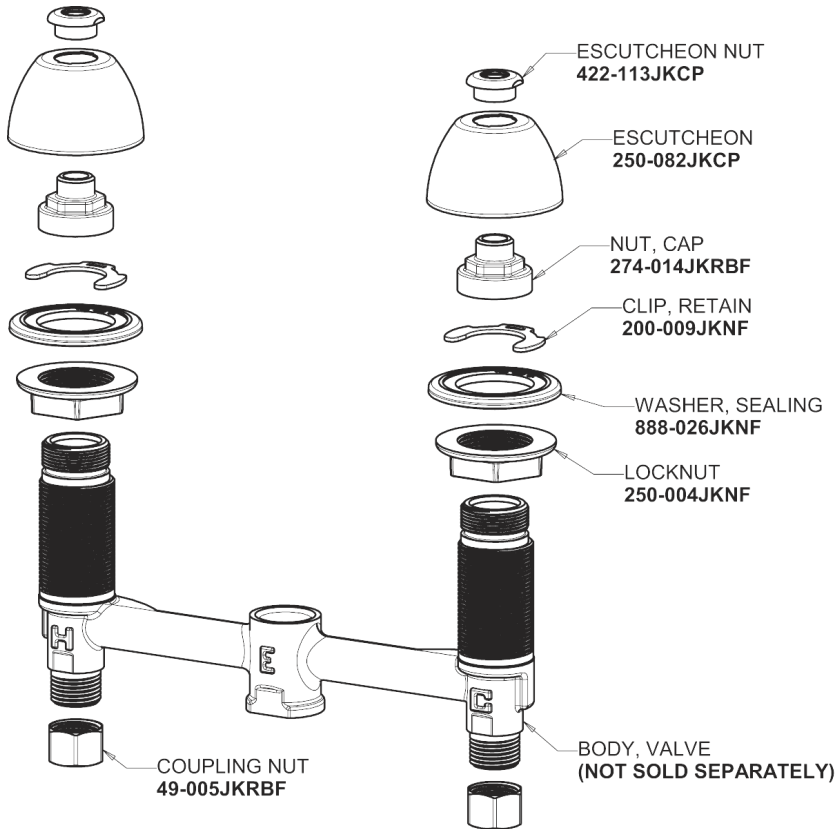

Repair Parts

405-LEHXKAB

Concealed Hot and Cold Water Sink Faucet

CHICAGO FAUCETS®

Geberit Group

Base Parts:

2.2 GPM (8.3 L/min) Soffflo Aerator
E12JKABCP

405 Series Spout 401-602KJKCP

Ceramic 1/4-Turn Cartridge (pair)
377-XKRHJKABNF (right)
377-XKLHJKABNF (left)

For Technical Assistance:

Phone: 800-TEC-TRUE (832-8783)

Email: techsupport.us@chicagofaucets.com

2100 South Clearwater Drive