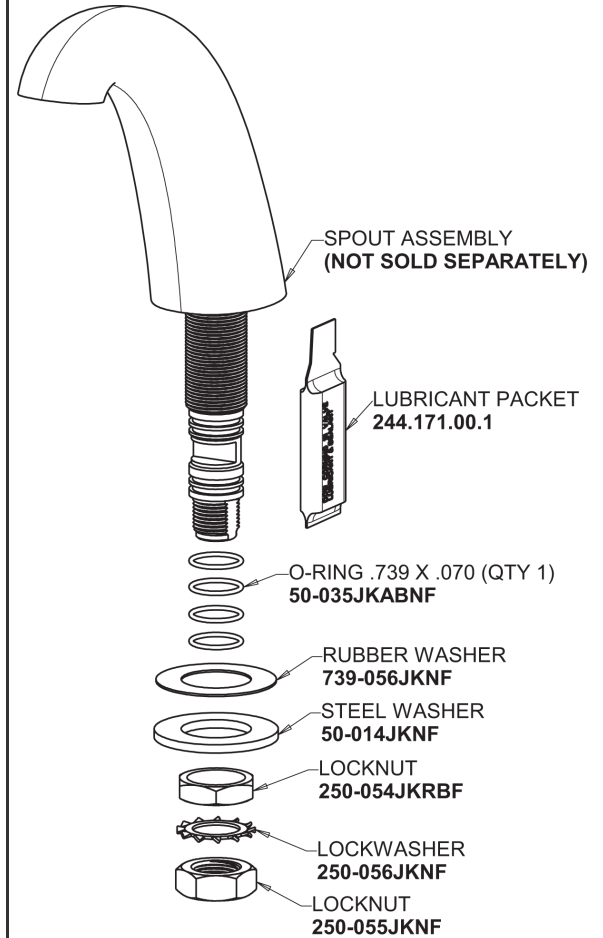

Repair Parts

405-LEHXKAB

Concealed Hot and Cold Water Sink Faucet

CHICAGO FAUCETS®

Geberit Group

Base Parts:

2.2 GPM (8.3 L/min) Soffflo Aerator
E12JKABCP

405 Series Spout 401-602KJKCP

Ceramic 1/4-Turn Cartridge (pair)
377-XKRHJKABNF (right)
377-XKLHJKABNF (left)

For Technical Assistance:

Phone: 800-TEC-TRUE (832-8783)

Email: techsupport.us@chicagofaucets.com

2100 South Clearwater Drive