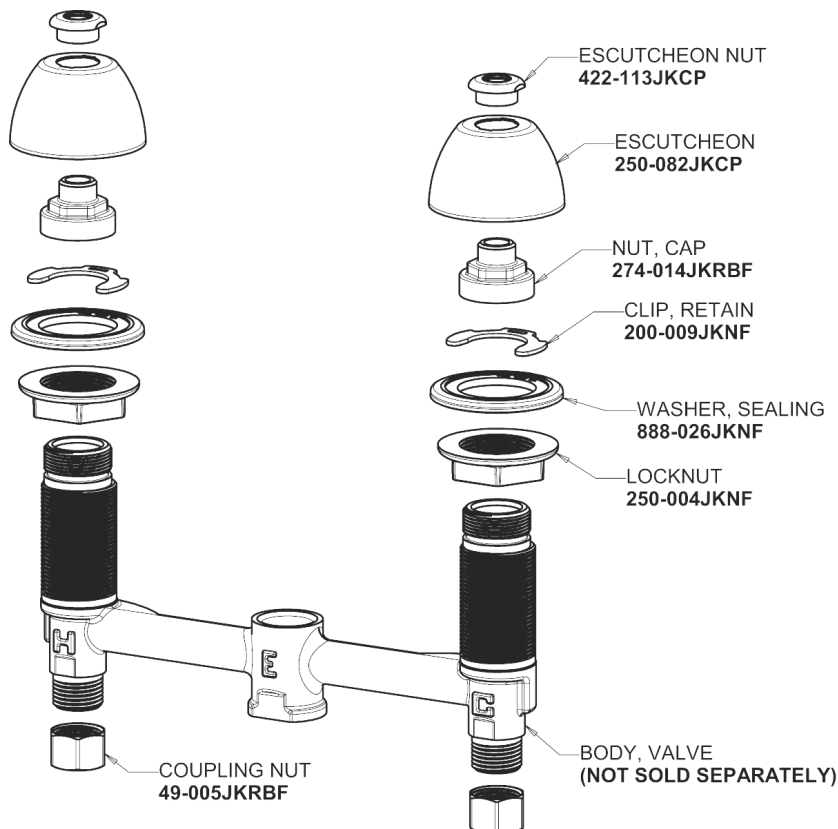

Repair Parts

405-LEHAB

Concealed Hot and Cold Water Sink Faucet

CHICAGO FAUCETS®

Geberit Group

Base Parts:

2.2 GPM (8.3 L/min) Soffflo Aerator
E12JKABCP

405 Series Spout 401-602KJKCP

Quatern Compression Cartridge (pair)
377-XTRHJKABNF (right)
377-XTLHJKABNF (left)

For Technical Assistance:

Phone: 800-TEC-TRUE (832-8783)

Email: techsupport.us@chicagofaucets.com

2100 South Clearwater Drive
Des Plaines, IL 60018
Phone: 847-803-5000
chicagofaucets.com