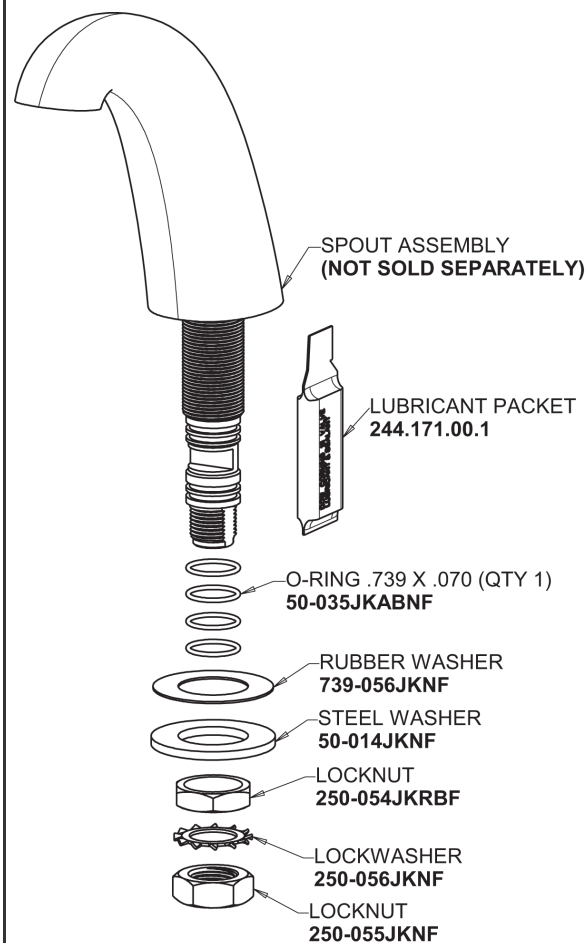

Repair Parts

405-LEHAB

Concealed Hot and Cold Water Sink Faucet

CHICAGO FAUCETS®

Geberit Group

Base Parts:

2.2 GPM (8.3 L/min) Soffflo Aerator
E12JKABCP

405 Series Spout 401-602KJKCP