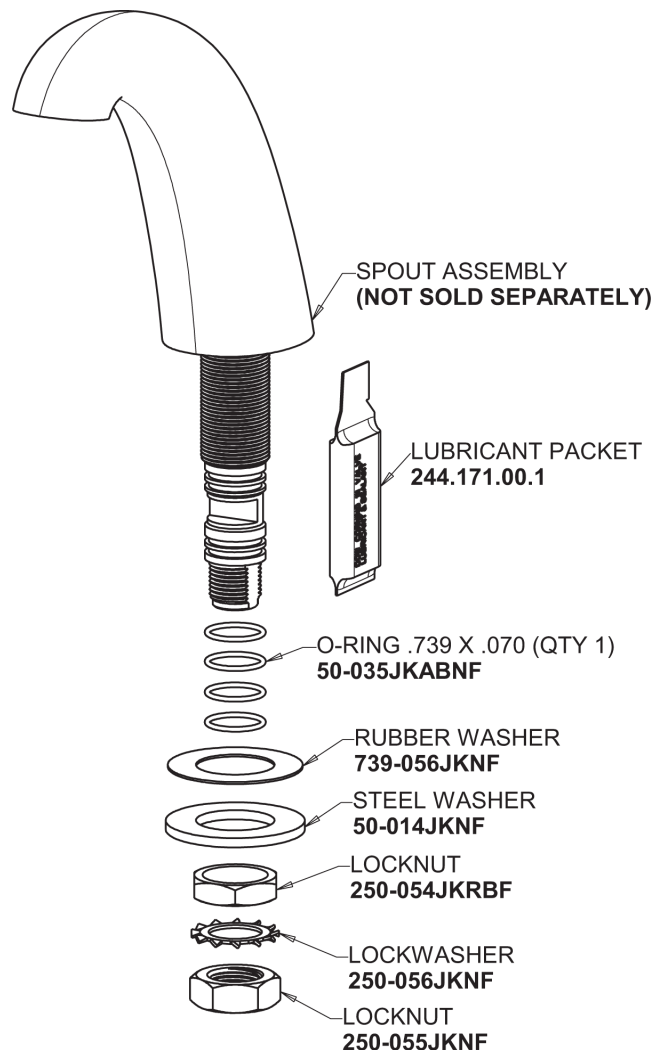

Repair Parts

405-HLEHAB

Concealed Hot and Cold Water Sink Faucet

CHICAGO FAUCETS®

Geberit Group

Base Parts:

2.2 GPM (8.3 L/min) Softflo Aerator
E12JKABCP

405 Series Spout 401-602KJKCP

Quatern Compression Cartridge (pair)
377-XTRHJKABNF (right)
377-XTLHJKABNF (left)

For Technical Assistance:

Phone: 800-TEC-TRUE (832-8783)

Email: techsupport.us@chicago faucets.com

2100 South Clearwater Drive