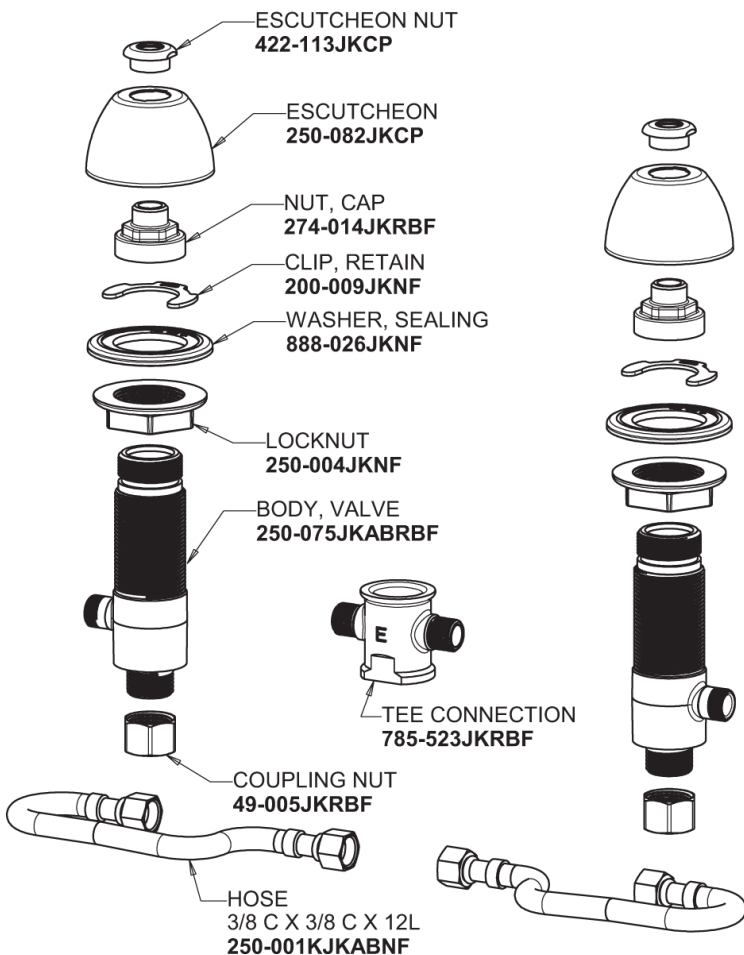

Repair Parts

405-HLEHAB

Concealed Hot and Cold Water Sink Faucet

CHICAGO FAUCETS®

Geberit Group

Base Parts:

2.2 GPM (8.3 L/min) Softflo Aerator
E12JKABCP

405 Series Spout 401-602KJKCP

Quatern Compression Cartridge (pair)
377-XTRHJKABNF (right)
377-XTLHJKABNF (left)

For Technical Assistance:

Phone: 800-TEC-TRUE (832-8783)

Email: techsupport.us@chicago faucets.com

2100 South Clearwater Drive