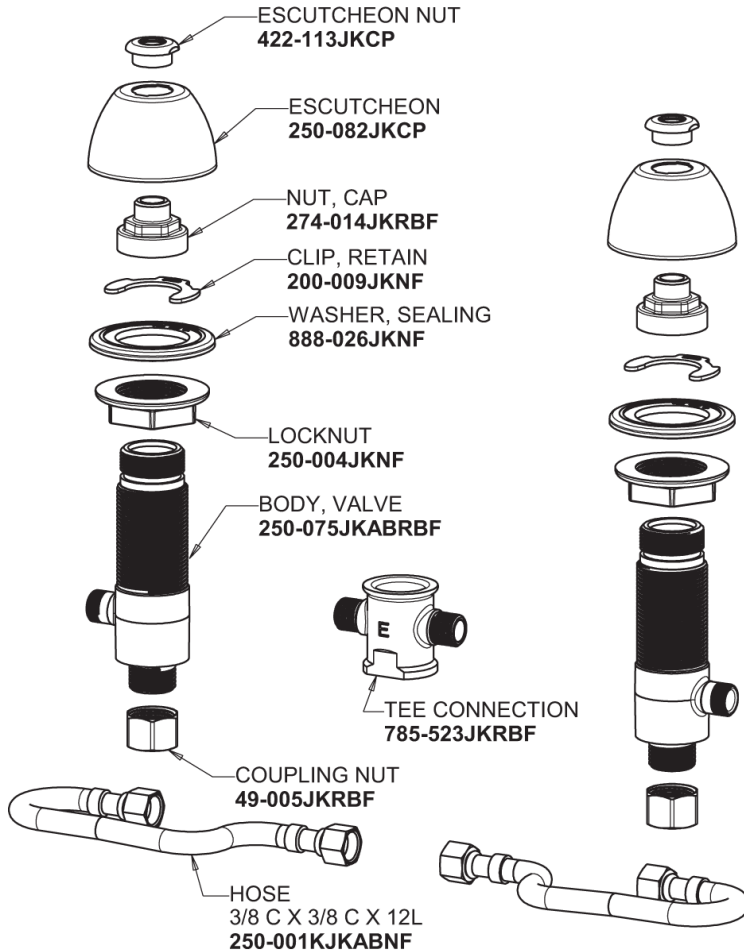

# Repair Parts

405-HE74LEHAB

Concealed Hot and Cold Water Sink Faucet

## Base Parts:

## 405 Series Spout 401-602KJKCP

Quatern Compression Cartridge (pair)  
 377-XTRHJKABNF (right)  
 377-XTLHJKABNF (left)

1.0 GPM (3.8 L/min) Non-Aerating Laminar  
 Outlet  
 E74JKABCP