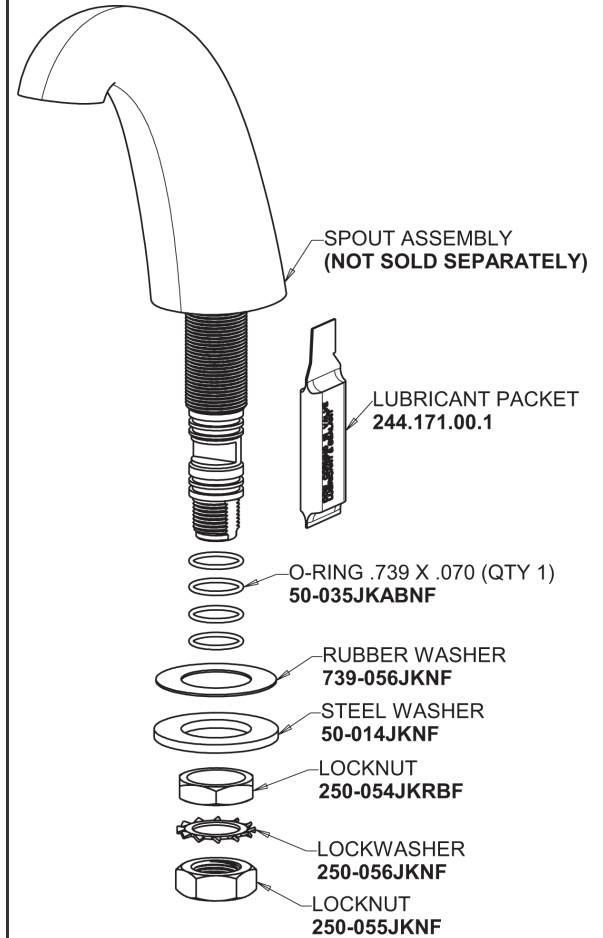

405 Series Spout 401-602KJKCP