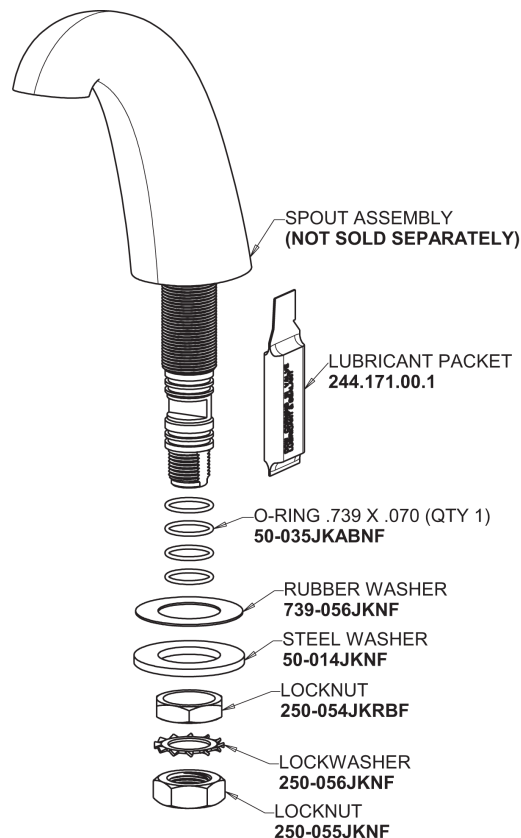

Repair Parts

405-HE74CWAB

Concealed Cold Water Sink Faucet

CHICAGO FAUCETS®

Geberit Group

Base Parts:

2-3/8" Lever Handle
390-COLDJKCP

405 Series Spout
401-602KJKCP

1.0 GPM (3.8 L/min) Non-Aerating Laminar Outlet
E74JKABCP

Quartern Compression Cartridge (right hand)
377-XTRHJKABNF

For Technical Assistance:

Phone: 800-TEC-TRUE (832-8783)

Email: techsupport.us@chicago faucets.com