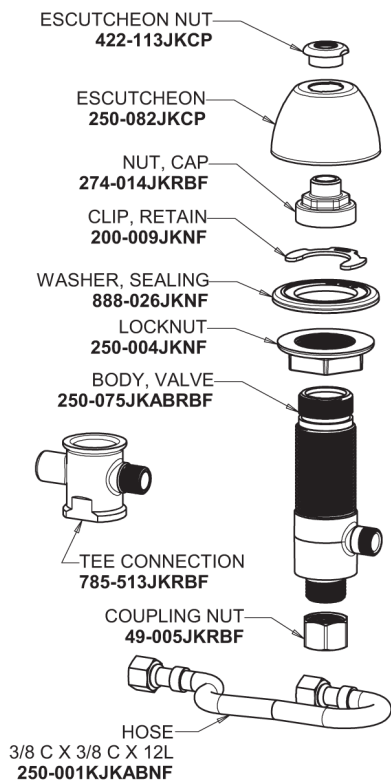

Repair Parts

405-HE74CWAB

Concealed Cold Water Sink Faucet

CHICAGO FAUCETS®

Geberit Group

Base Parts:

2-3/8" Lever Handle
390-COLDJKCP

405 Series Spout
401-602KJKCP

1.0 GPM (3.8 L/min) Non-Aerating Laminar Outlet
E74JKABCP

Quartern Compression Cartridge (right hand)
377-XTRHJKABNF

For Technical Assistance:

Phone: 800-TEC-TRUE (832-8783)

Email: techsupport.us@chicago faucets.com