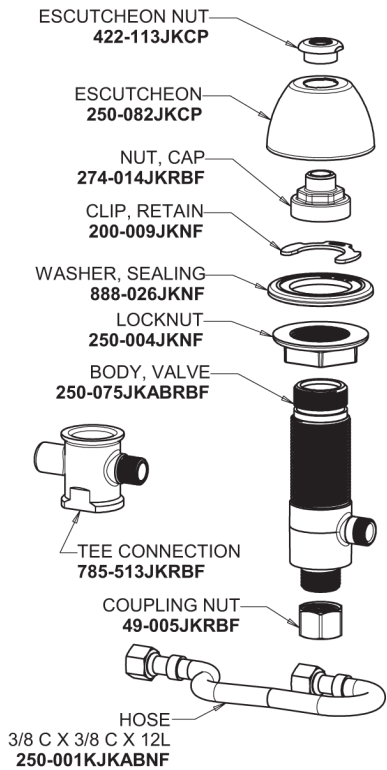

Repair Parts

405-HE74CW317AB

Concealed Cold Water Sink Faucet

CHICAGO FAUCETS®

Geberit Group

Base Parts:

4" Wristblade Handle with Blue (Cold) Index Button 317-COLDJKCP

405 Series Spout 401-602KJKCP

1.0 GPM (3.8 L/min) Non-Aerating Laminar Outlet E74JKABCP

Quatern Compression Cartridge (right hand) 377-XTRHJKABNF

For Technical Assistance:

Phone: 800-TEC-TRUE (832-8783)

Email: techsupport.us@chicago faucets.com