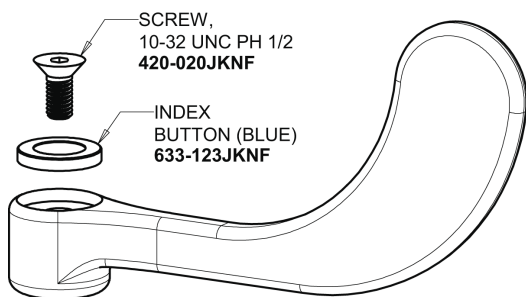

Repair Parts

405-HE74CW317AB

Concealed Cold Water Sink Faucet

CHICAGO FAUCETS®

Geberit Group

Base Parts:

4" Wristblade Handle with Blue (Cold) Index Button 317-COLDJKCP

405 Series Spout 401-602KJKCP

1.0 GPM (3.8 L/min) Non-Aerating Laminar Outlet E74JKABCP

Quatern Compression Cartridge (right hand) 377-XTRHJKABNF

For Technical Assistance:

Phone: 800-TEC-TRUE (832-8783)

Email: techsupport.us@chicago faucets.com