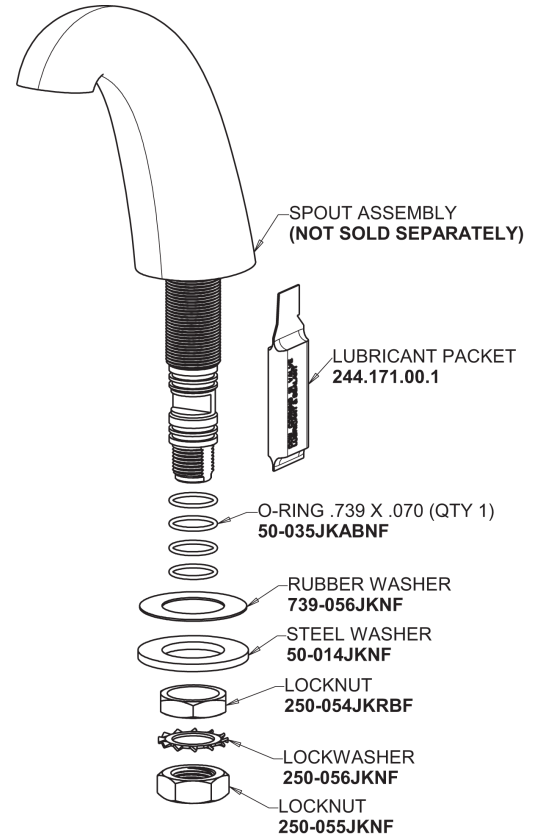

Repair Parts

405-HE74CW317AB

Concealed Cold Water Sink Faucet

CHICAGO FAUCETS®

Geberit Group

Base Parts:

4" Wristblade Handle with Blue (Cold) Index Button 317-COLDJKCP

405 Series Spout 401-602KJKCP

1.0 GPM (3.8 L/min) Non-Aerating Laminar Outlet E74JKABCP

Quatern Compression Cartridge (right hand) 377-XTRHJKABNF

For Technical Assistance:

Phone: 800-TEC-TRUE (832-8783)

Email: techsupport.us@chicago faucets.com