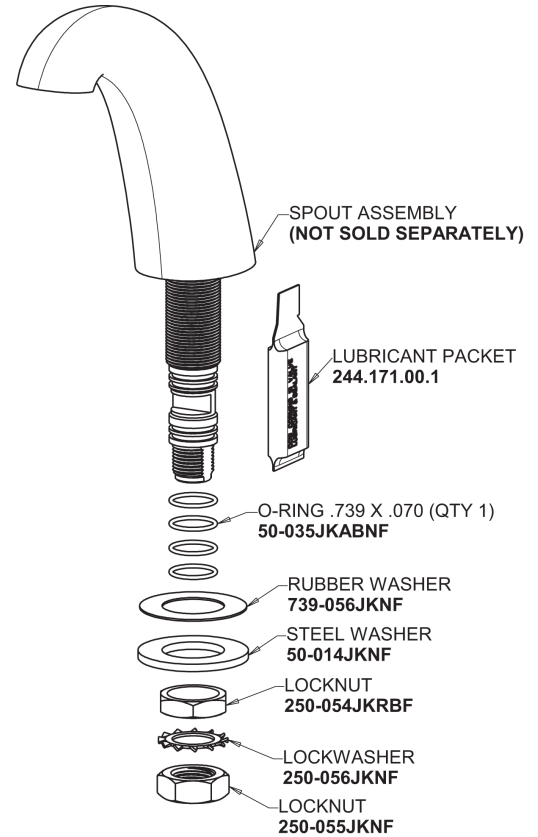

Repair Parts

405-HE74-950AB

Concealed Hot and Cold Water Sink Faucet

**CHICAGO
FAUCETS**

a Geberit company

Base Parts:

405 Series Spout 401-602KJKCP

1.0 GPM (3.8 L/min) Non-Aerating Laminar Outlet E74JKABCP

2-1/2" Three-Wing Canopy Handle (pair) 950-PRJKCP

Quatern Compression Cartridge (left hand) 1-100XTJKABNF

For Technical Assistance:

Phone: 800-TEC-TRUE (832-8783)

Email: techsupport.us@chicagofaucets.com

2100 South Clearwater Drive