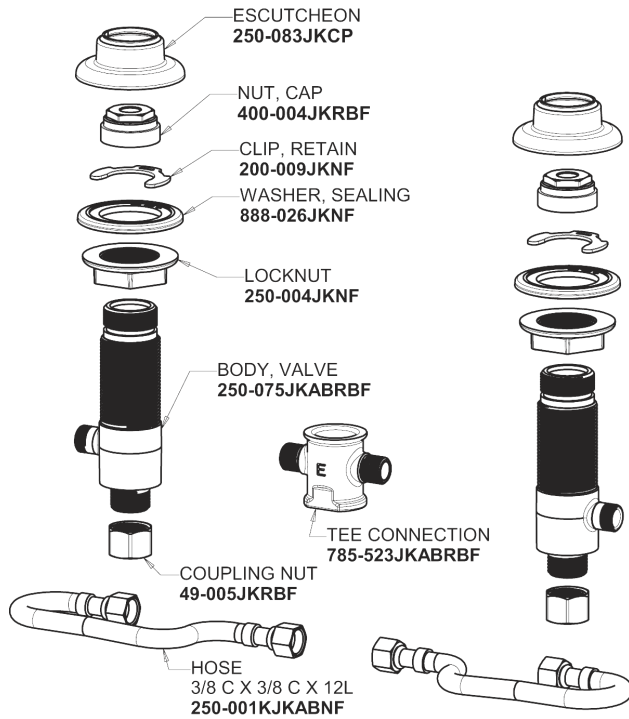

Repair Parts

405-HE74-950AB

Concealed Hot and Cold Water Sink Faucet

**CHICAGO
FAUCETS**

a Geberit company

Base Parts:

405 Series Spout 401-602KJKCP

1.0 GPM (3.8 L/min) Non-Aerating Laminar Outlet E74JKABCP

2-1/2" Three-Wing Canopy Handle (pair) 950-PRJKCP

Quatern Compression Cartridge (left hand) 1-100XTJKABNF

For Technical Assistance:

Phone: 800-TEC-TRUE (832-8783)

Email: techsupport.us@chicagofaucets.com

2100 South Clearwater Drive