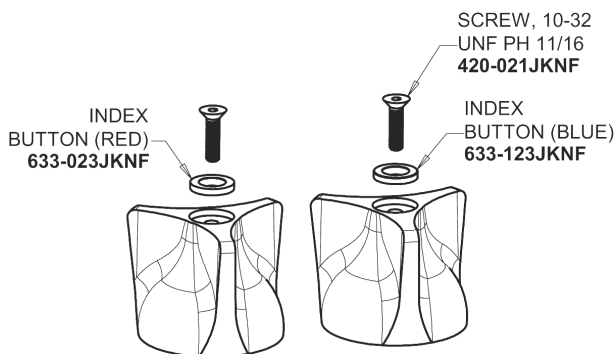

Repair Parts

405-HE74-950AB

Concealed Hot and Cold Water Sink Faucet

**CHICAGO
FAUCETS**

a Geberit company

Base Parts:

405 Series Spout 401-602KJKCP

1.0 GPM (3.8 L/min) Non-Aerating Laminar Outlet E74JKABCP

2-1/2" Three-Wing Canopy Handle (pair) 950-PRJKCP

Quatern Compression Cartridge (left hand) 1-100XTJKABNF

For Technical Assistance:

Phone: 800-TEC-TRUE (832-8783)

Email: techsupport.us@chicagofaucets.com

2100 South Clearwater Drive