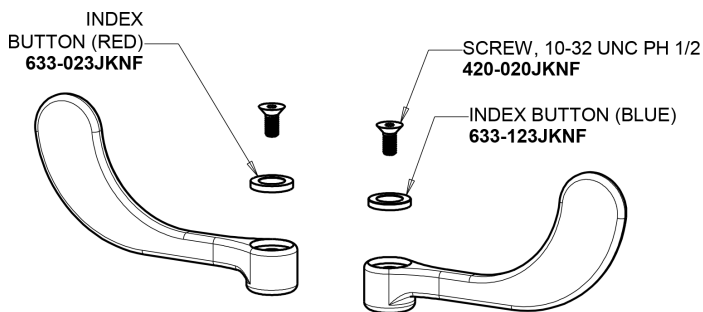

Repair Parts

405-HE74-317AB

Concealed Hot and Cold Water Sink Faucet

CHICAGO FAUCETS®

Geberit Group

Base Parts:

405 Series Spout 401-602KJKCP

1.0 GPM (3.8 L/min) Non-Aerating Laminar Outlet E74JKABCP

4" Wristblade Handle 317-PRJKCP

Quaturn Compression Cartridge (pair) 377-XTRHJKABNF (right) 377-XTLHJKABNF (left)

For Technical Assistance:

Phone: 800-TEC-TRUE (832-8783)

Email: techsupport.us@chicagofaucets.com