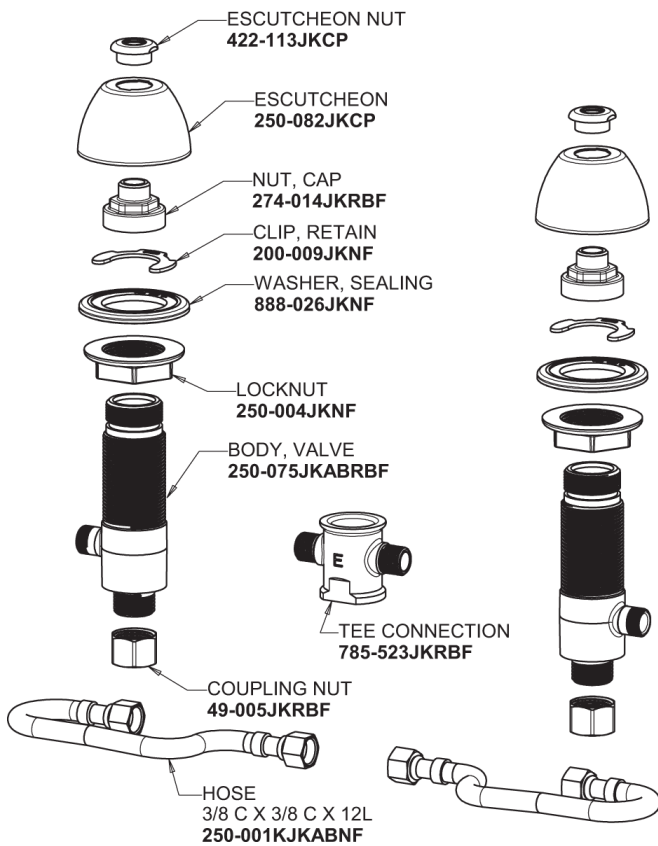

Repair Parts

405-HE74-317AB

Concealed Hot and Cold Water Sink Faucet

CHICAGO FAUCETS®

Geberit Group

Base Parts:

405 Series Spout 401-602KJKCP

1.0 GPM (3.8 L/min) Non-Aerating Laminar Outlet E74JKABCP

4" Wristblade Handle 317-PRJKCP

Quaturn Compression Cartridge (pair) 377-XTRHJKABNF (right) 377-XTLHJKABNF (left)

For Technical Assistance:

Phone: 800-TEC-TRUE (832-8783)

Email: techsupport.us@chicagofaucets.com