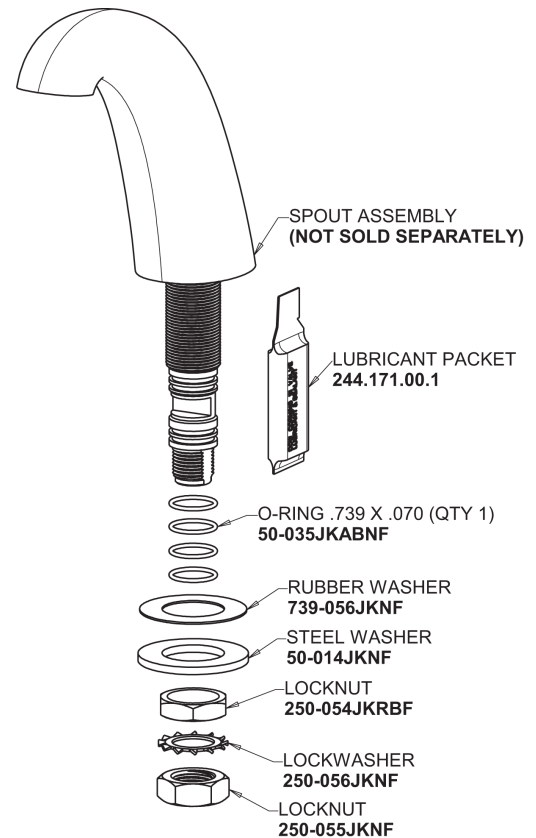

Repair Parts

405-HE74-317AB

Concealed Hot and Cold Water Sink Faucet

CHICAGO FAUCETS®

Geberit Group

Base Parts:

405 Series Spout 401-602KJKCP

1.0 GPM (3.8 L/min) Non-Aerating Laminar Outlet E74JKABCP

4" Wristblade Handle 317-PRJKCP

Quaturn Compression Cartridge (pair) 377-XTRHJKABNF (right) 377-XTLHJKABNF (left)

For Technical Assistance:

Phone: 800-TEC-TRUE (832-8783)

Email: techsupport.us@chicagofaucets.com