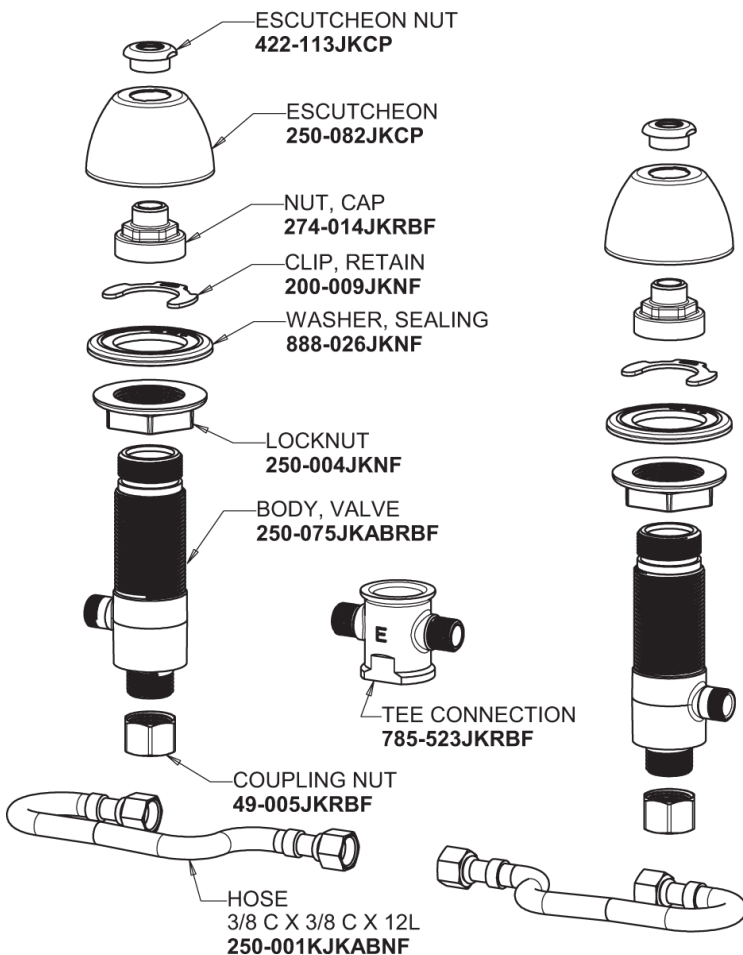

Repair Parts

405-HE70LEHAB

Concealed Hot and Cold Water Sink Faucet

CHICAGO FAUCETS®

Geberit Group

Base Parts:

405 Series Spout 401-602KJKCP

0.5 GPM (1.9 L/min) Non-Aerating Laminar Outlet E70JKABCP

Quatern Compression Cartridge (pair) 377-XTRHJKABNF (right) 377-XTLHJKABNF (left)

For Technical Assistance:

Phone: 800-TEC-TRUE (832-8783)

Email: techsupport.us@chicago faucets.com

2100 South Clearwater Drive