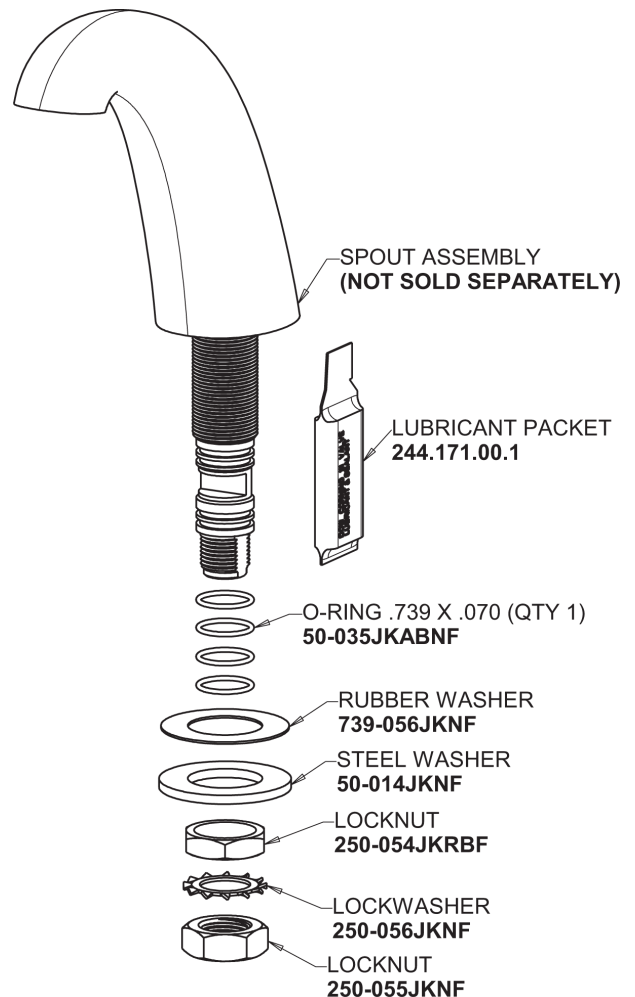

Repair Parts

405-HE70LEHAB

Concealed Hot and Cold Water Sink Faucet

CHICAGO FAUCETS®

Geberit Group

Base Parts:

405 Series Spout 401-602KJKCP

0.5 GPM (1.9 L/min) Non-Aerating Laminar Outlet E70JKABCP

Quatern Compression Cartridge (pair) 377-XTRHJKABNF (right) 377-XTLHJKABNF (left)

For Technical Assistance:

Phone: 800-TEC-TRUE (832-8783)

Email: techsupport.us@chicago faucets.com

2100 South Clearwater Drive