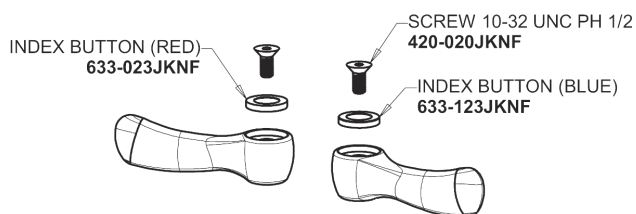

Repair Parts

405-HE70AB

Concealed Hot and Cold Water Sink Faucet

CHICAGO FAUCETS®

Geberit Group

Base Parts:

2-3/8" Lever Handle 390-PRJKCP

405 Series Spout 401-602KJKCP

0.5 GPM (1.9 L/min) Non-Aerating Laminar Outlet E70JKABCP

Quaturn Compression Cartridge (pair) 377-XTRHJKABNF (right) 377-XTLHJKABNF (left)

For Technical Assistance:

Phone: 800-TEC-TRUE (832-8783)

Email: techsupport.us@chicago faucets.com