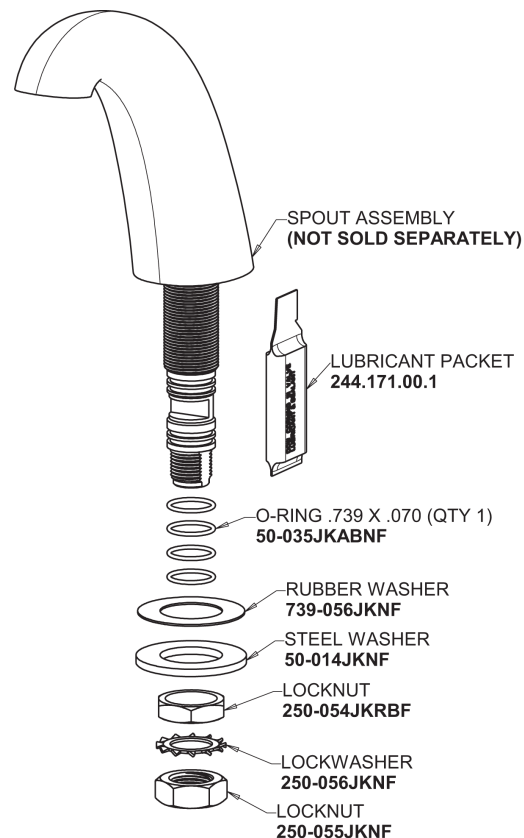

Repair Parts

405-HE70AB

Concealed Hot and Cold Water Sink Faucet

CHICAGO FAUCETS®

Geberit Group

Base Parts:

2-3/8" Lever Handle 390-PRJKCP

405 Series Spout 401-602KJKCP

0.5 GPM (1.9 L/min) Non-Aerating Laminar Outlet E70JKABCP

Quaturn Compression Cartridge (pair) 377-XTRHJKABNF (right) 377-XTLHJKABNF (left)

For Technical Assistance:

Phone: 800-TEC-TRUE (832-8783)

Email: techsupport.us@chicago faucets.com