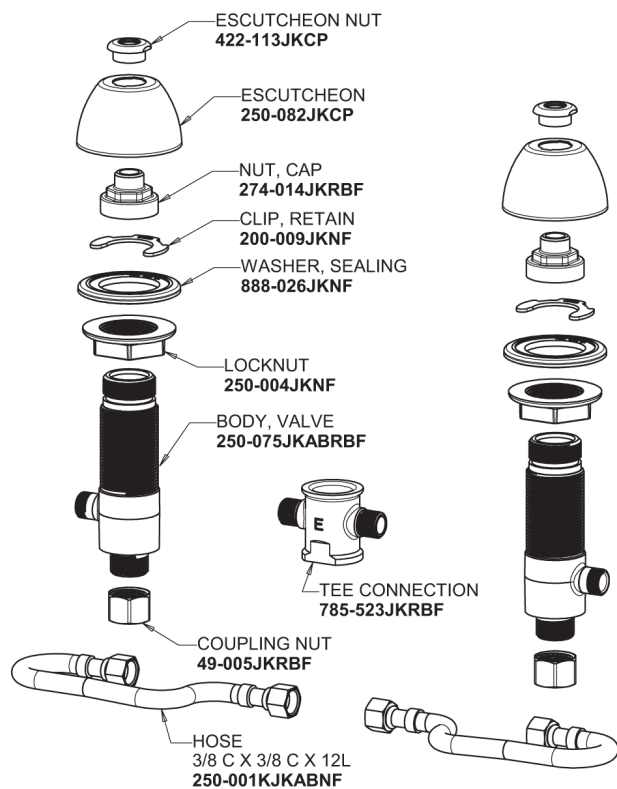

Repair Parts

405-HE70AB

Concealed Hot and Cold Water Sink Faucet

CHICAGO FAUCETS®

Geberit Group

Base Parts:

2-3/8" Lever Handle 390-PRJKCP

405 Series Spout 401-602KJKCP

0.5 GPM (1.9 L/min) Non-Aerating Laminar Outlet E70JKABCP

Quaturn Compression Cartridge (pair) 377-XTRHJKABNF (right) 377-XTLHJKABNF (left)

For Technical Assistance:

Phone: 800-TEC-TRUE (832-8783)

Email: techsupport.us@chicago faucets.com