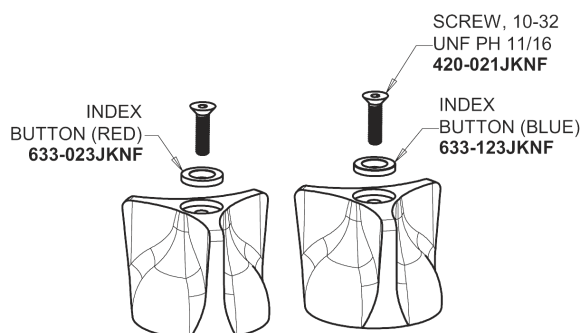

Repair Parts

405-HE70-950AB

Concealed Hot and Cold Water Sink Faucet

CHICAGO FAUCETS®

Geberit Group

Base Parts:

405 Series Spout 401-602KJKCP

0.5 GPM (1.9 L/min) Non-Aerating Laminar Outlet E70JKABCP

2-1/2" Three-Wing Canopy Handle (pair) 950-PRJKCP

Quaturn Compression Cartridge (left hand) 1-100XTJKABNF

For Technical Assistance:

Phone: 800-TEC-TRUE (832-8783)

Email: techsupport.us@chicago faucets.com