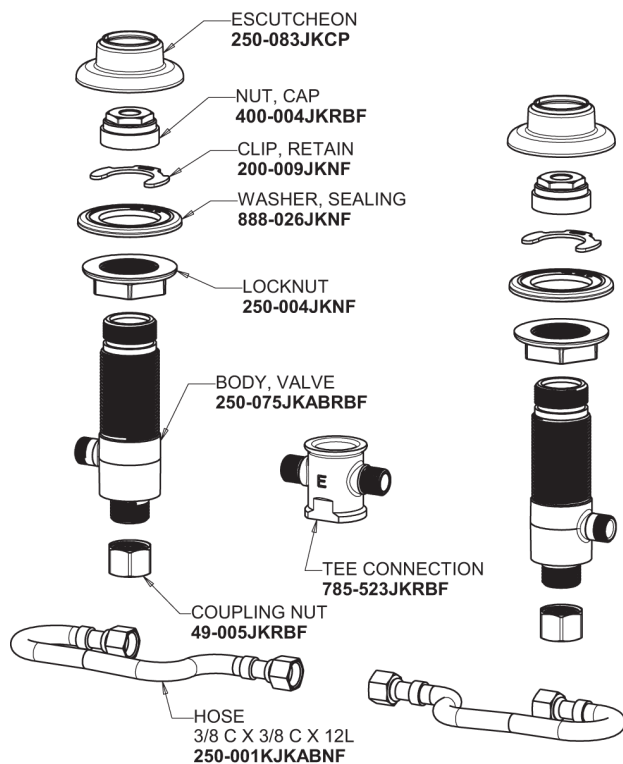

Repair Parts

405-HE70-950AB

Concealed Hot and Cold Water Sink Faucet

CHICAGO FAUCETS®

Geberit Group

Base Parts:

405 Series Spout 401-602KJKCP

0.5 GPM (1.9 L/min) Non-Aerating Laminar Outlet E70JKABCP

2-1/2" Three-Wing Canopy Handle (pair) 950-PRJKCP

Quaturn Compression Cartridge (left hand) 1-100XTJKABNF

For Technical Assistance:

Phone: 800-TEC-TRUE (832-8783)

Email: techsupport.us@chicago faucets.com