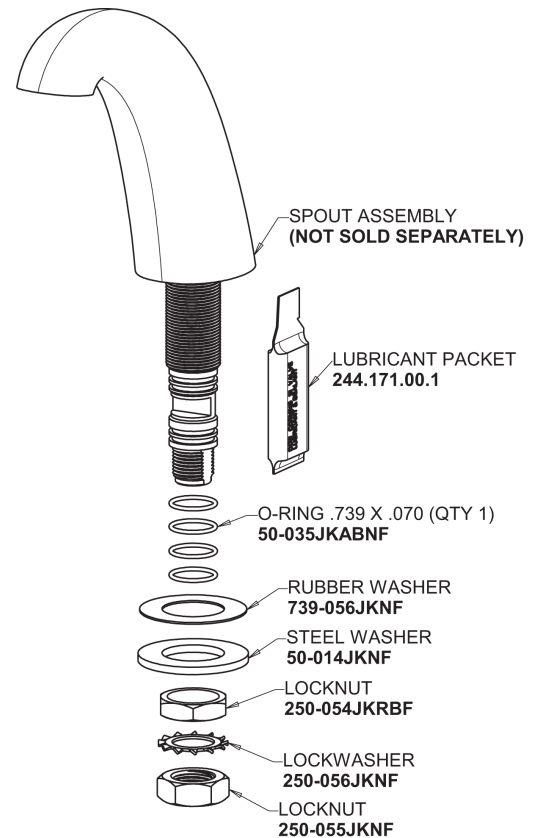

Repair Parts

405-HE70-950AB

Concealed Hot and Cold Water Sink Faucet

CHICAGO FAUCETS®

Geberit Group

Base Parts:

405 Series Spout 401-602KJKCP

0.5 GPM (1.9 L/min) Non-Aerating Laminar Outlet E70JKABCP

2-1/2" Three-Wing Canopy Handle (pair) 950-PRJKCP

Quaturn Compression Cartridge (left hand) 1-100XTJKABNF

For Technical Assistance:

Phone: 800-TEC-TRUE (832-8783)

Email: techsupport.us@chicago faucets.com