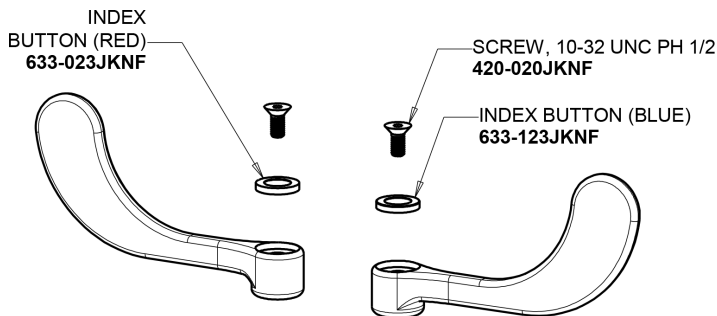

Repair Parts

405-HE70-317AB

Concealed Hot and Cold Water Sink Faucet

CHICAGO FAUCETS®

Geberit Group

Base Parts:

405 Series Spout 401-602KJKCP

0.5 GPM (1.9 L/min) Non-Aerating Laminar Outlet E70JKABCP

4" Wristblade Handle 317-PRJKCP

Quartern Compression Cartridge (pair)

377-XTRHJKABNF (right)
377-XTLHJKABNF (left)

For Technical Assistance:

Phone: 800-TEC-TRUE (832-8783)

Email: techsupport.us@chicagofaucets.com