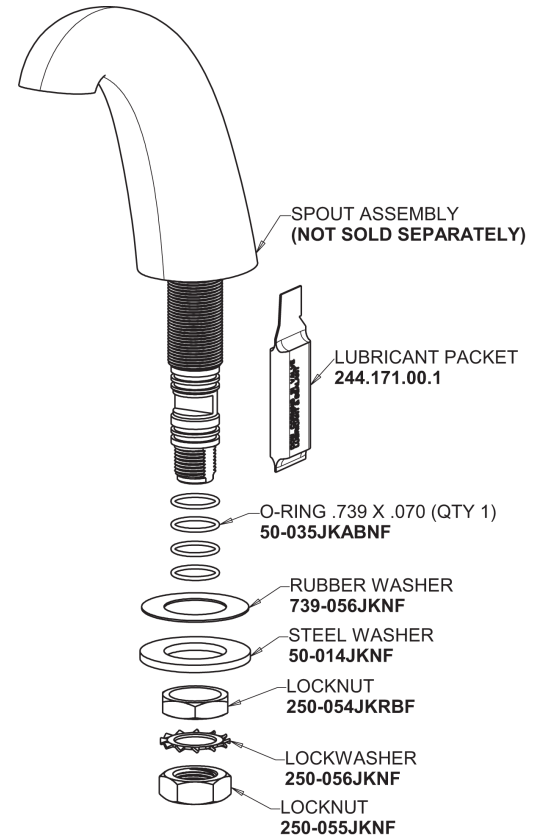

Repair Parts

405-HE70-317AB

Concealed Hot and Cold Water Sink Faucet

CHICAGO FAUCETS®

Geberit Group

Base Parts:

405 Series Spout 401-602KJKCP

0.5 GPM (1.9 L/min) Non-Aerating Laminar Outlet E70JKABCP

4" Wristblade Handle 317-PRJKCP

Quartern Compression Cartridge (pair)

377-XTRHJKABNF (right)
377-XTLHJKABNF (left)

For Technical Assistance:

Phone: 800-TEC-TRUE (832-8783)

Email: techsupport.us@chicagofaucets.com