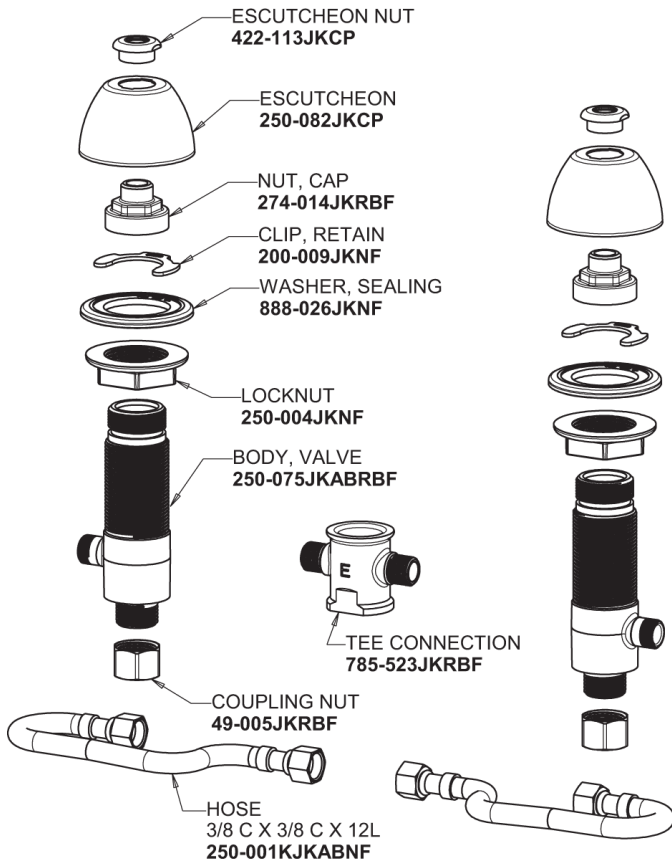

Repair Parts

405-HE70-317AB

Concealed Hot and Cold Water Sink Faucet

CHICAGO FAUCETS®

Geberit Group

Base Parts:

405 Series Spout 401-602KJKCP

0.5 GPM (1.9 L/min) Non-Aerating Laminar Outlet E70JKABCP

4" Wristblade Handle 317-PRJKCP

Quartern Compression Cartridge (pair)

377-XTRHJKABNF (right)
377-XTLHJKABNF (left)

For Technical Assistance:

Phone: 800-TEC-TRUE (832-8783)

Email: techsupport.us@chicagofaucets.com