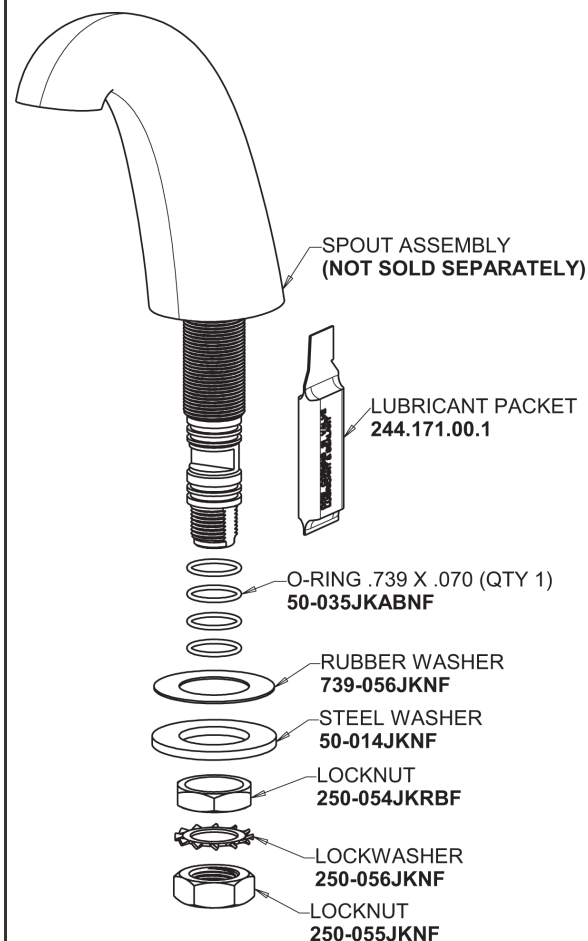

For Technical Assistance:

Phone: 800-TEC-TRUE (832-8783)

Email: techsupport.us@chicagofaucets.com

2100 South Clearwater Drive

Des Plaines, IL 60018

Phone: 847-803-5000

chicagofaucets.com