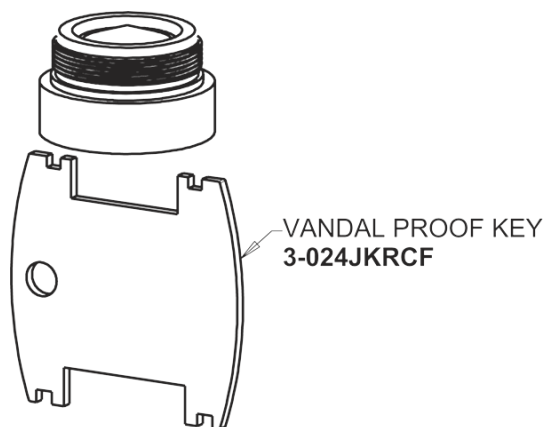

# Repair Parts

405-HE64VP369XKAB

Concealed Hot and Cold Water Sink Faucet

# CHICAGO FAUCETS®

Geberit Group

2-3/8" Lever Handle  
369-PRJKCP

1.0 GPM (3.8 L/min) Vandal Proof Non-Aerating Laminar  
Outlet  
E64VPJKABCP

Ceramic 1/4-Turn Cartridge (pair)  
377-XKRHJKABNF (right)  
377-XKLHJKABNF (left)