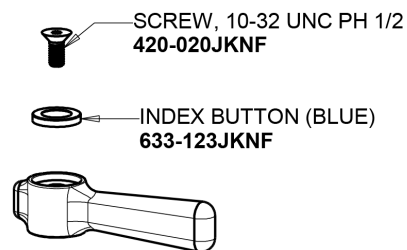

# CHICAGO FAUCETS®

Geberit Group

2-3/8" Lever Handle  
369-PRJKCP

1.0 GPM (3.8 L/min) Vandal Proof Non-Aerating Laminar  
Outlet  
E64VPJKABCP

Ceramic 1/4-Turn Cartridge (pair)  
377-XKRHJKABNF (right)  
377-XKLHJKABNF (left)