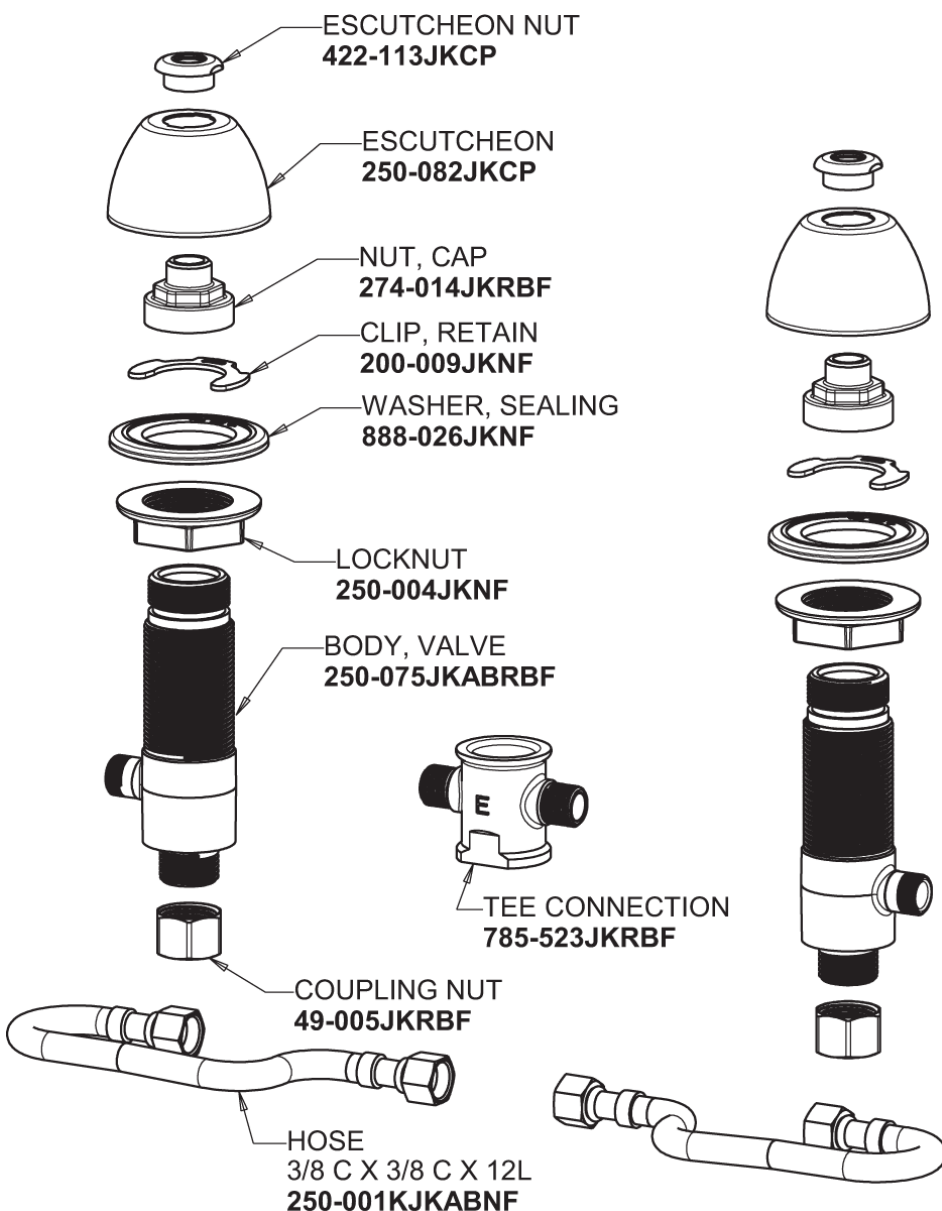

# Repair Parts

405-HE64VP369XKAB

Concealed Hot and Cold Water Sink Faucet

## Base Parts:

# CHICAGO FAUCETS®

Geberit Group

2-3/8" Lever Handle  
369-PRJKCP

1.0 GPM (3.8 L/min) Vandal Proof Non-Aerating Laminar  
Outlet  
E64VPJKABCP

Ceramic 1/4-Turn Cartridge (pair)  
377-XKRHJKABNF (right)  
377-XKLHJKABNF (left)