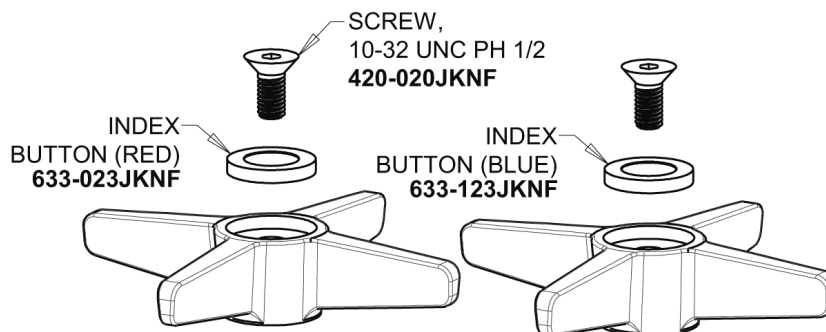

# CHICAGO FAUCETS®

Geberit Group

3" Cross Handle (pair)  
633-PRJKCP

0.35 GPM (1.3 L/min) Vandal Proof Econo-Flo Non-Aerating  
Outlet  
E39VPJKABCP

Ceramic 1/4-Turn Cartridge (left hand)  
377-XKLHJKABNF