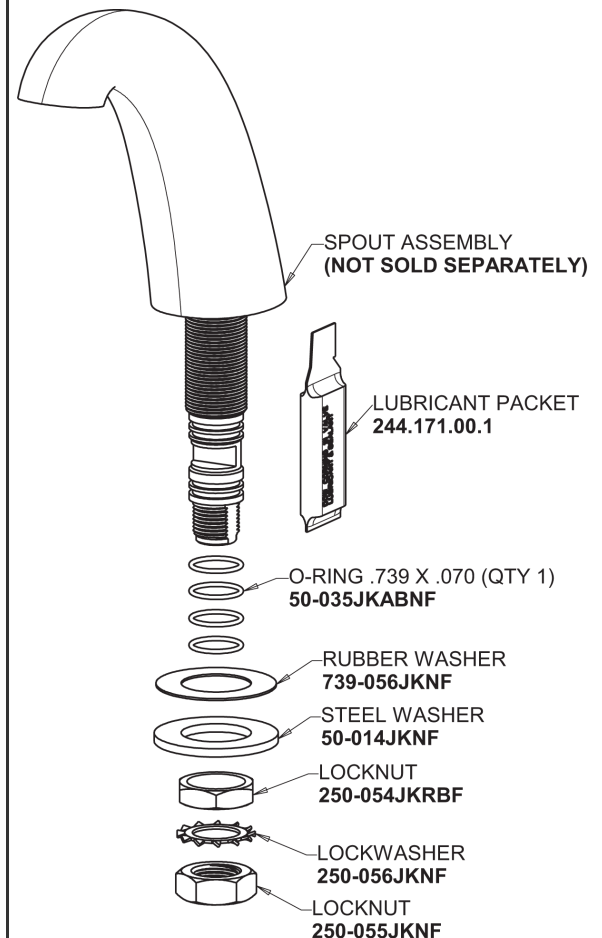

For Technical Assistance:

Phone: 800-TEC-TRUE (832-8783)

Email: techsupport.us@chicagofaucets.com

2100 South Clearwater Drive

Des Plaines, IL 60018

Phone: 847-803-5000

chicagofaucets.com