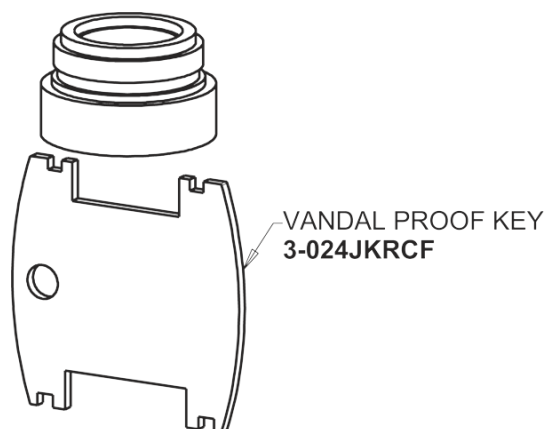

# Repair Parts

405-HE39VP633XKAB

Concealed Hot and Cold Water Sink Faucet

# CHICAGO FAUCETS®

Geberit Group

3" Cross Handle (pair)  
633-PRJKCP

0.35 GPM (1.3 L/min) Vandal Proof Econo-Flo Non-Aerating  
Outlet  
E39VPJKABCP

Ceramic 1/4-Turn Cartridge (left hand)  
377-XKLHJKABNF