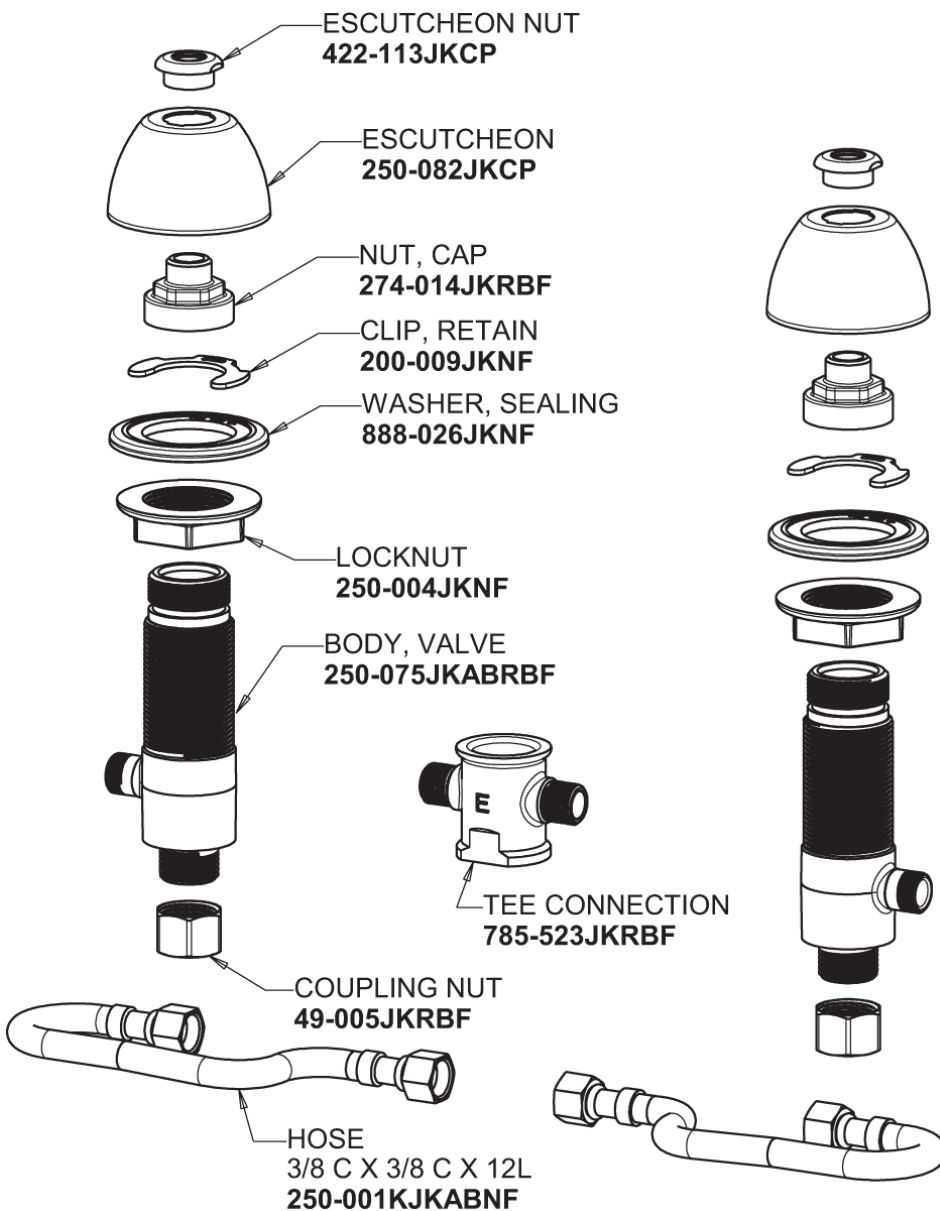

# Repair Parts

405-HE39VP633XKAB

Concealed Hot and Cold Water Sink Faucet

## Base Parts:

## 405 Series Spout 401-602KJKCP