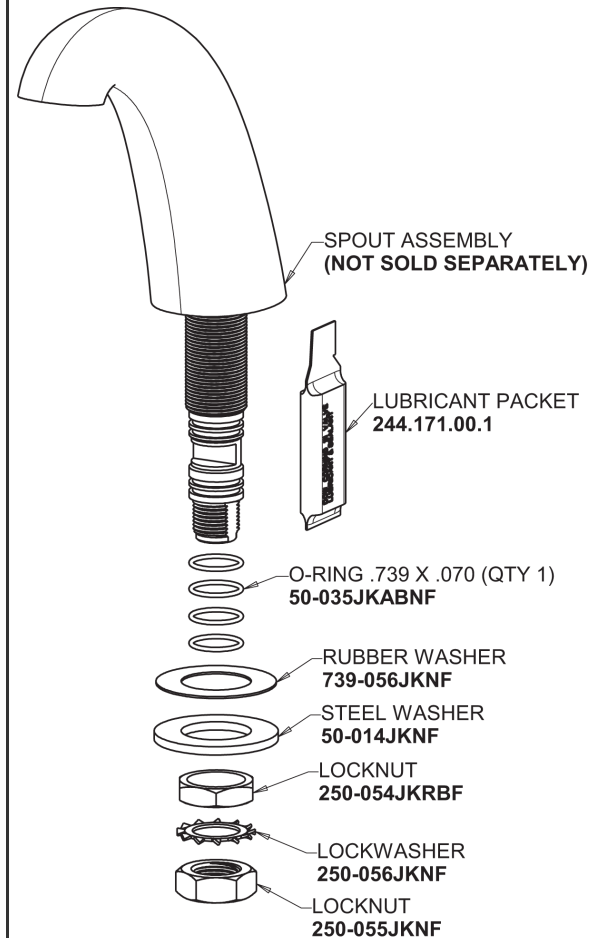

Repair Parts

405-HE39VP369AB

Concealed Hot and Cold Water Sink Faucet

CHICAGO FAUCETS®

Geberit Group

Base Parts:

405 Series Spout 401-602KJKCP

For Technical Assistance:

Concealed Hot and Cold Water Sink Faucet

CHICAGO FAUCETS®

Geberit Group

2-3/8" Lever Handle
369-PRJKCP

0.35 GPM (1.3 L/min) Vandal Proof Econo-Flo Non-Aerating
Outlet
E39VPJKABCP

Quatern Compression Cartridge (pair)
377-XTRHJKABNF (right)
377-XTLHJKABNF (left)