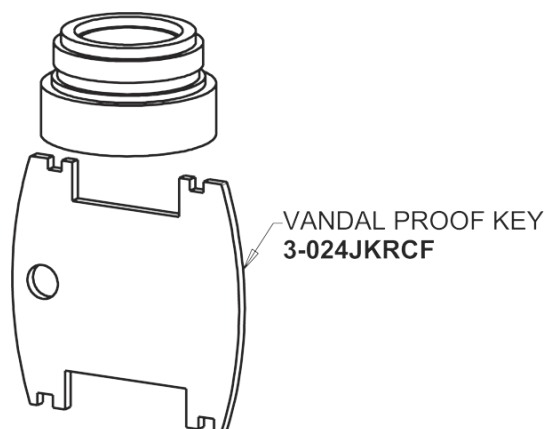

Concealed Hot and Cold Water Sink Faucet

CHICAGO FAUCETS®

Geberit Group

2-3/8" Lever Handle
369-PRJKCP

0.35 GPM (1.3 L/min) Vandal Proof Econo-Flo Non-Aerating
Outlet
E39VPJKABCP

Quatern Compression Cartridge (pair)
377-XTRHJKABNF (right)
377-XTLHJKABNF (left)