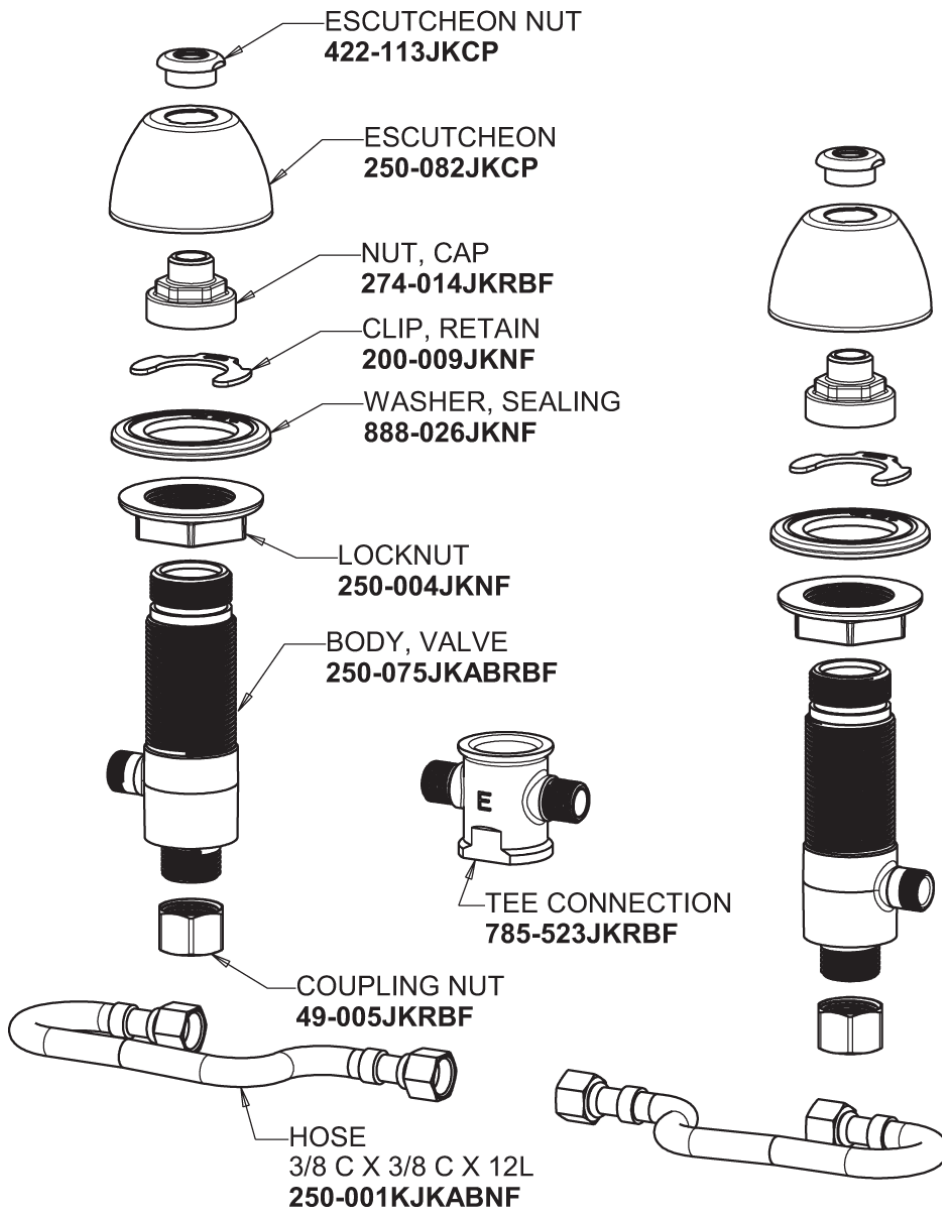

Repair Parts

405-HE39VP369AB

Concealed Hot and Cold Water Sink Faucet

CHICAGO FAUCETS®

Geberit Group

Base Parts:

405 Series Spout 401-602KJKCP

For Technical Assistance:

Concealed Hot and Cold Water Sink Faucet

CHICAGO FAUCETS®

Geberit Group

2-3/8" Lever Handle
369-PRJKCP

0.35 GPM (1.3 L/min) Vandal Proof Econo-Flo Non-Aerating
Outlet
E39VPJKABCP

Quatern Compression Cartridge (pair)
377-XTRHJKABNF (right)
377-XTLHJKABNF (left)