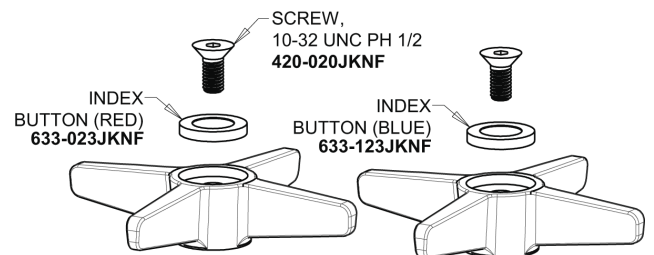

Concealed Hot and Cold Water Sink Faucet with Pop-up Waste

**CHICAGO
FAUCETS** 

a Geberit company

Pop-up Waste
1244-KJKCP

1.5 GPM (5.7 L/min) Vandal Proof Non-Aerating Laminar
Outlet
E37VPJKABCP

3" Cross Handle (pair)
633-PRJKCP

Slow Compression Control-A-Flo Operating Cartridge
274-XTLHJKABNF

For Technical Assistance:

Phone: 800-TEC-TRUE (832-8783)

Email: techsupport.us@chicagofaucets.com

2100 South Clearwater Drive

Des Plaines, IL 60018