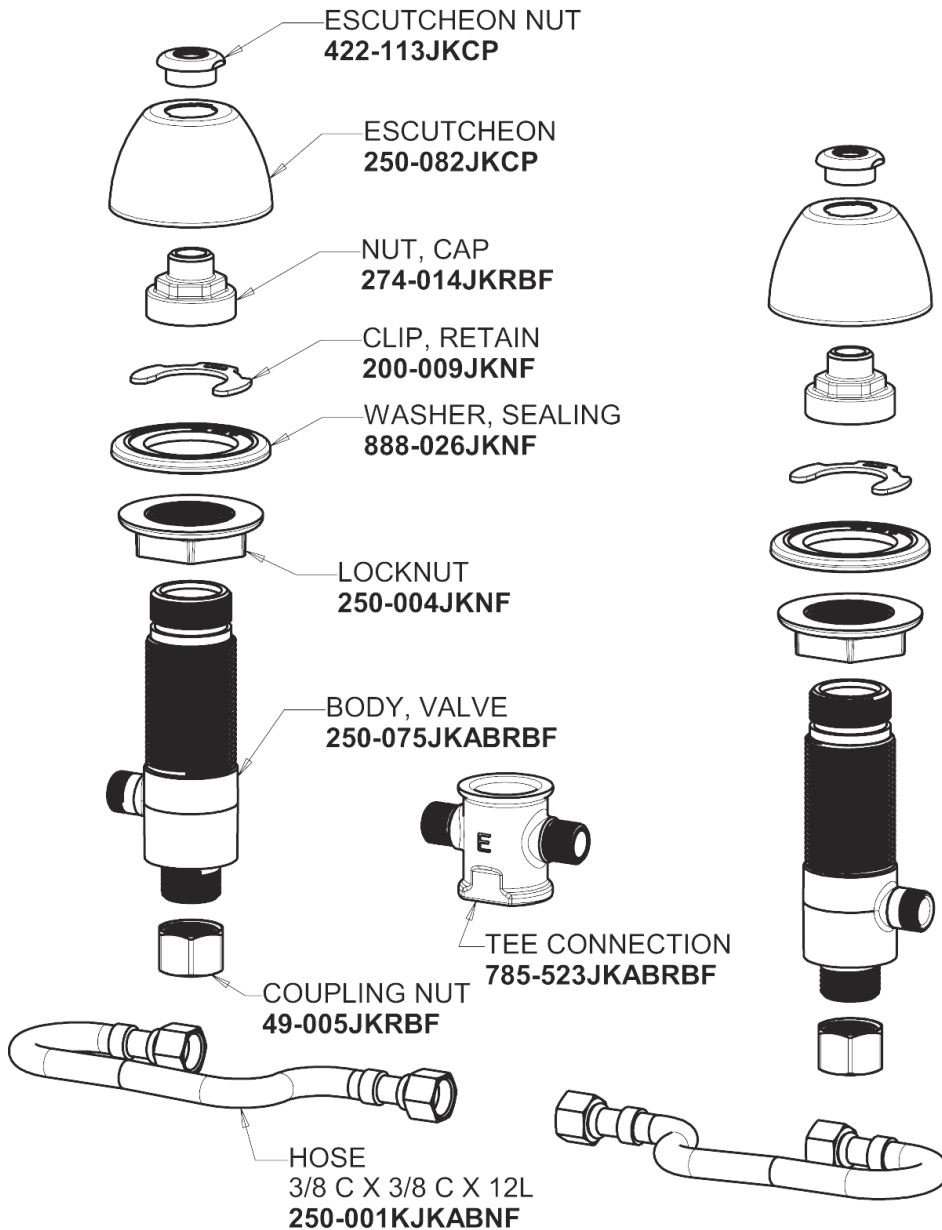

Repair Parts

405-HE37VP633POAB

Concealed Hot and Cold Water Sink Faucet with Pop-up Waste

**CHICAGO
FAUCETS**

a Geberit company

Base Parts:

405 Series Spout with Pop-up Waste 401-614KJKCP

For Technical Assistance:

Concealed Hot and Cold Water Sink Faucet with Pop-up Waste

**CHICAGO
FAUCETS** 

a Geberit company

Pop-up Waste
1244-KJKCP

1.5 GPM (5.7 L/min) Vandal Proof Non-Aerating Laminar
Outlet
E37VPJKABCP

3" Cross Handle (pair)
633-PRJKCP

Slow Compression Control-A-Flo Operating Cartridge
274-XTLHJKABNF

For Technical Assistance:

Phone: 800-TEC-TRUE (832-8783)

Email: techsupport.us@chicagofaucets.com

2100 South Clearwater Drive

Des Plaines, IL 60018