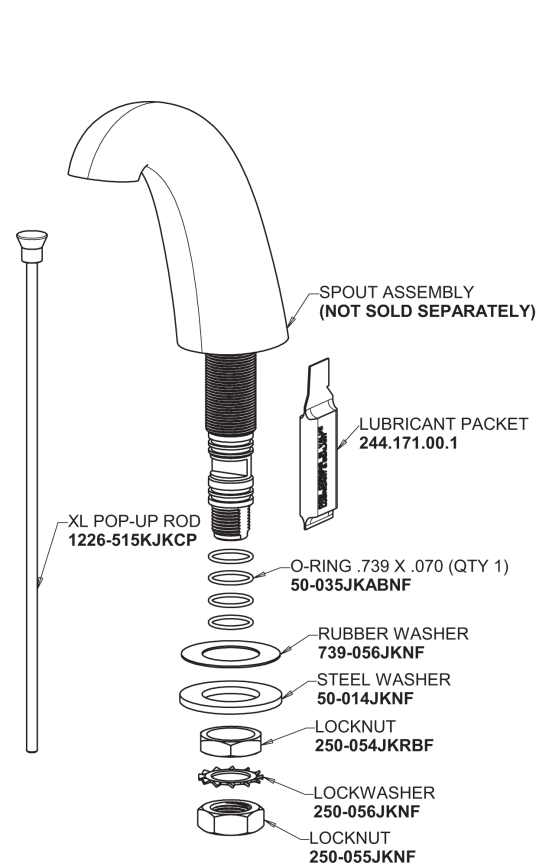

Repair Parts

405-HE37VP633POAB

Concealed Hot and Cold Water Sink Faucet with Pop-up Waste

**CHICAGO
FAUCETS**

a Geberit company

Base Parts:

405 Series Spout with Pop-up Waste 401-614KJKCP

For Technical Assistance:

Concealed Hot and Cold Water Sink Faucet with Pop-up Waste

**CHICAGO
FAUCETS** 

a Geberit company

Pop-up Waste
1244-KJKCP

1.5 GPM (5.7 L/min) Vandal Proof Non-Aerating Laminar
Outlet
E37VPJKABCP

3" Cross Handle (pair)
633-PRJKCP