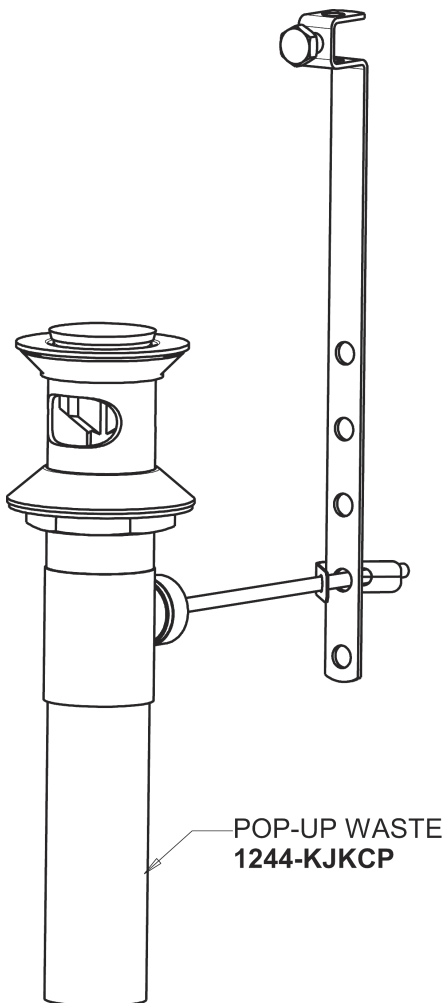

Repair Parts

405-HE37VP633POAB

Concealed Hot and Cold Water Sink Faucet with Pop-up Waste

**CHICAGO
FAUCETS**

a Geberit company

Base Parts:

405 Series Spout with Pop-up Waste 401-614KJKCP

For Technical Assistance:

Concealed Hot and Cold Water Sink Faucet with Pop-up Waste

**CHICAGO
FAUCETS** 

a Geberit company

Pop-up Waste
1244-KJKCP

1.5 GPM (5.7 L/min) Vandal Proof Non-Aerating Laminar
Outlet
E37VPJKABCP

3" Cross Handle (pair)
633-PRJKCP