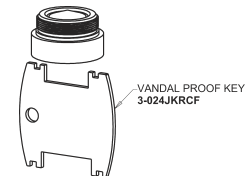

Concealed Hot and Cold Water Sink Faucet with Pop-up Waste

**CHICAGO
FAUCETS** 

a Geberit company

Pop-up Waste
1244-KJKCP

1.5 GPM (5.7 L/min) Vandal Proof Non-Aerating Laminar
Outlet
E37VPJKABCP

3" Cross Handle (pair)
633-PRJKCP

Slow Compression Control-A-Flo Operating Cartridge
274-XTLHJKABNF

For Technical Assistance:

Phone: 800-TEC-TRUE (832-8783)

Email: techsupport.us@chicagofaucets.com

2100 South Clearwater Drive

Des Plaines, IL 60018