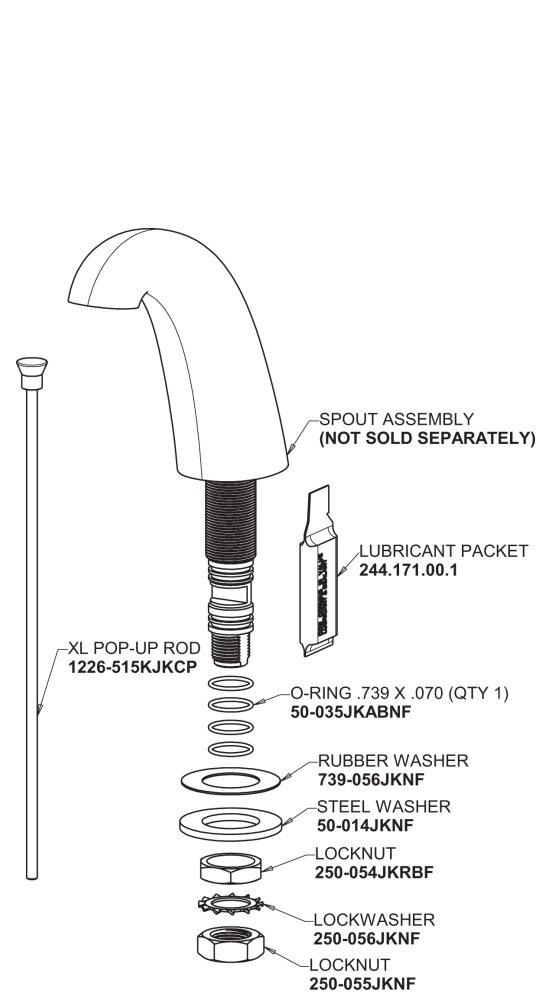

Repair Parts

405-HE37VP390POAB

Concealed Hot and Cold Water Sink Faucet with Pop-up Waste

CHICAGO FAUCETS®

Geberit Group

Base Parts:

405 Series Spout with Pop-up Waste 401-614KJKCP

For Technical Assistance:

Concealed Hot and Cold Water Sink Faucet with Pop-up Waste

CHICAGO FAUCETS®

Geberit Group

Pop-up Waste
1244-KJKCP

1.5 GPM (5.7 L/min) Vandal Proof Non-Aerating Laminar
Outlet
E37VPJKABCP

2-3/8" Lever Handle
390-PRJKCP