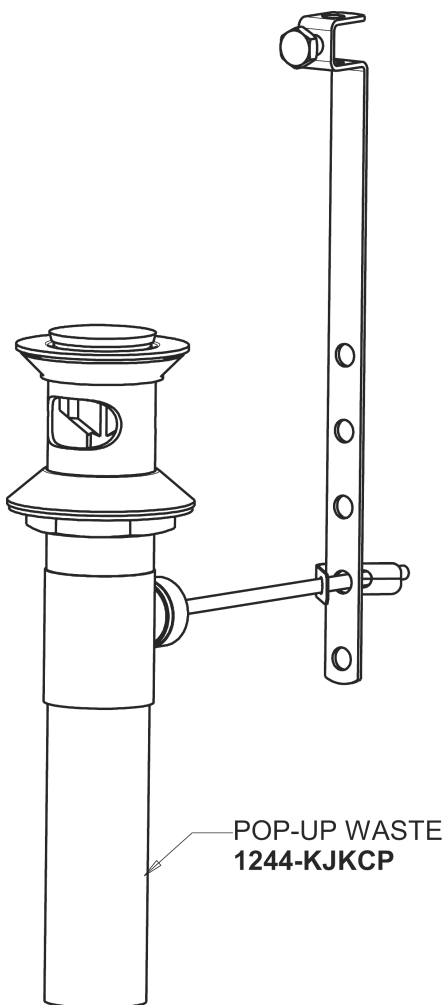

Repair Parts

405-HE37VP390POAB

Concealed Hot and Cold Water Sink Faucet with Pop-up Waste

CHICAGO FAUCETS®

Geberit Group

Base Parts:

405 Series Spout with Pop-up Waste 401-614KJKCP

For Technical Assistance:

Concealed Hot and Cold Water Sink Faucet with Pop-up Waste

CHICAGO FAUCETS®

Geberit Group

Pop-up Waste
1244-KJKCP

1.5 GPM (5.7 L/min) Vandal Proof Non-Aerating Laminar
Outlet
E37VPJKABCP

2-3/8" Lever Handle
390-PRJKCP