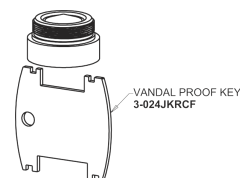

Concealed Hot and Cold Water Sink Faucet with Pop-up Waste

CHICAGO FAUCETS®

Geberit Group

Pop-up Waste
1244-KJKCP

1.5 GPM (5.7 L/min) Vandal Proof Non-Aerating Laminar
Outlet
E37VPJKABCP

2-3/8" Lever Handle
390-PRJKCP