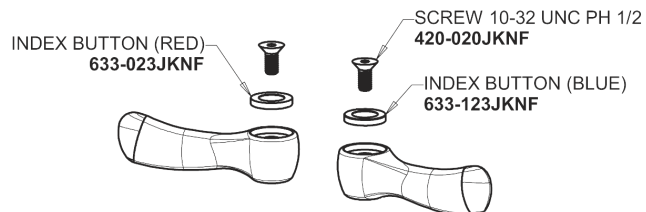

Concealed Hot and Cold Water Sink Faucet with Pop-up Waste

CHICAGO FAUCETS®

Geberit Group

Pop-up Waste
1244-KJKCP

1.5 GPM (5.7 L/min) Vandal Proof Non-Aerating Laminar
Outlet
E37VPJKABCP

2-3/8" Lever Handle
390-PRJKCP