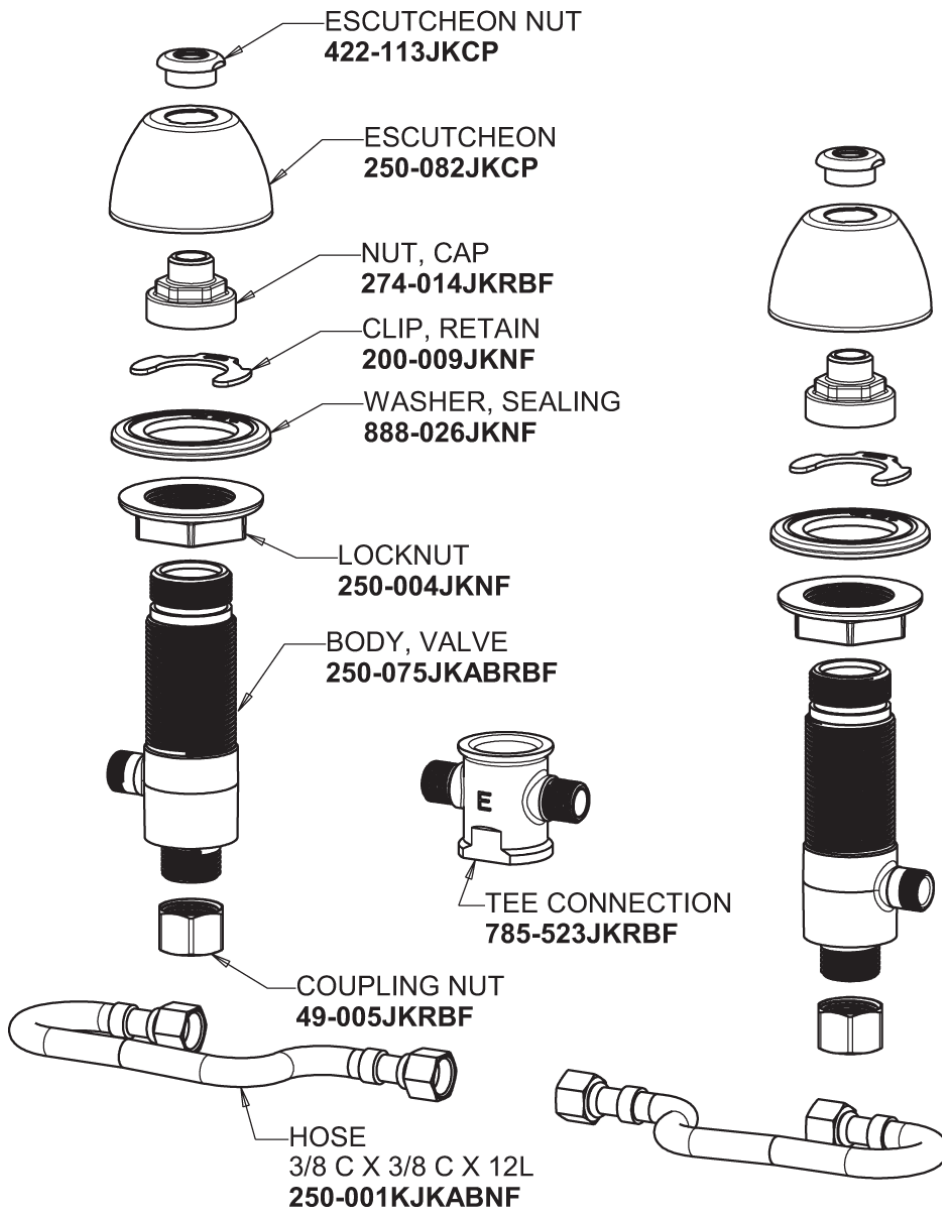

Repair Parts

405-HE37VP390POAB

Concealed Hot and Cold Water Sink Faucet with Pop-up Waste

CHICAGO FAUCETS®

Geberit Group

Base Parts:

405 Series Spout with Pop-up Waste 401-614KJKCP

For Technical Assistance:

Concealed Hot and Cold Water Sink Faucet with Pop-up Waste

CHICAGO FAUCETS®

Geberit Group

Pop-up Waste
1244-KJKCP

1.5 GPM (5.7 L/min) Vandal Proof Non-Aerating Laminar
Outlet
E37VPJKABCP

2-3/8" Lever Handle
390-PRJKCP