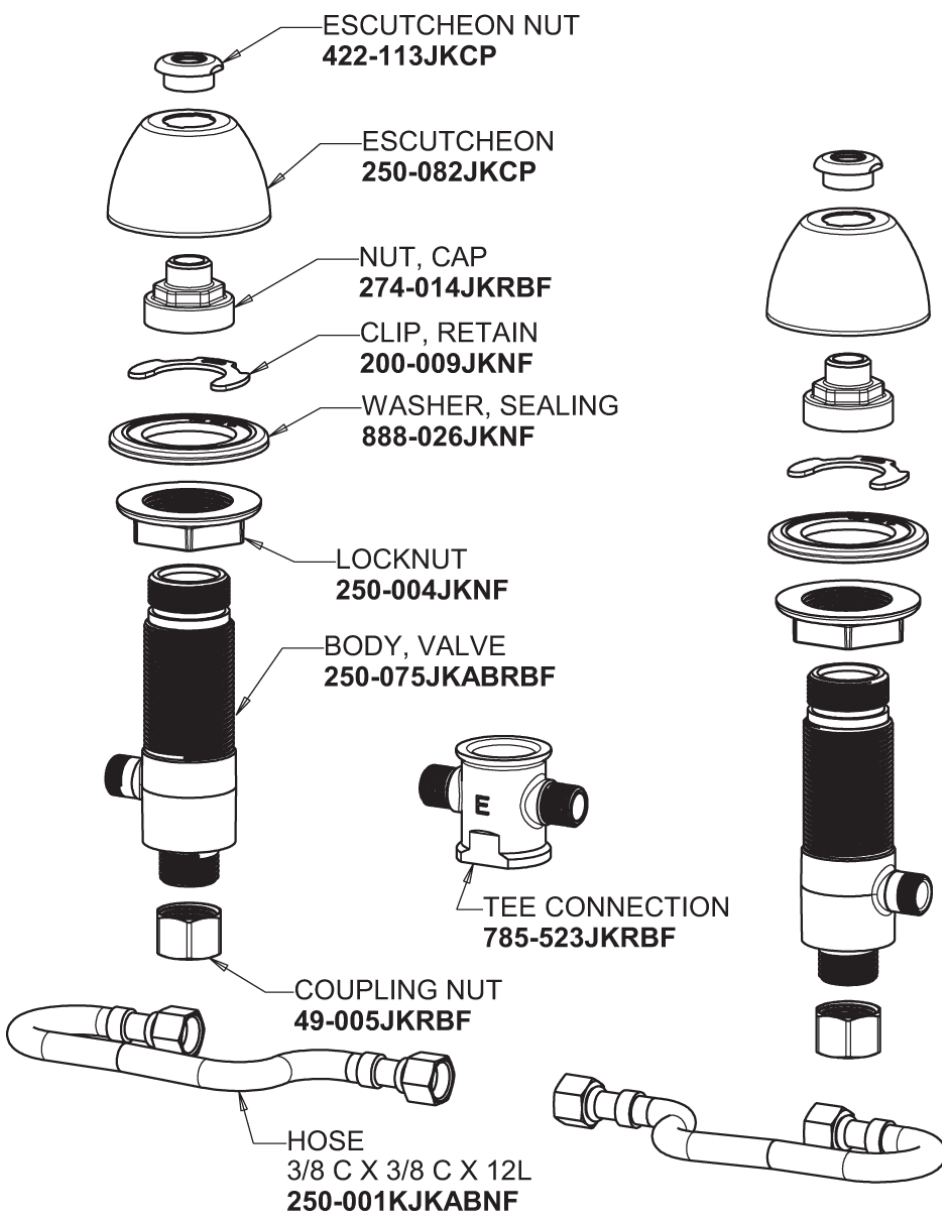

Repair Parts

405-HE37VP369XKAB

Concealed Hot and Cold Water Sink Faucet

CHICAGO FAUCETS®

Geberit Group

Base Parts:

405 Series Spout 401-602KJKCP

For Technical Assistance:

Concealed Hot and Cold Water Sink Faucet

CHICAGO FAUCETS®

Geberit Group

2-3/8" Lever Handle
369-PRJKCP

1.5 GPM (5.7 L/min) Vandal Proof Non-Aerating Laminar
Outlet
E37VPJKABCP

Ceramic 1/4-Turn Cartridge (pair)
377-XKRHJKABNF (right)
377-XKLHJKABNF (left)