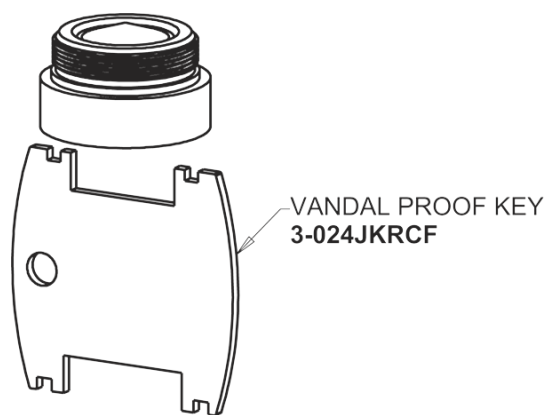

Repair Parts

405-HE37VP369XKAB

Concealed Hot and Cold Water Sink Faucet

CHICAGO FAUCETS®

Geberit Group

Base Parts:

405 Series Spout 401-602KJKCP

For Technical Assistance:

Concealed Hot and Cold Water Sink Faucet

CHICAGO FAUCETS®

Geberit Group

2-3/8" Lever Handle
369-PRJKCP

1.5 GPM (5.7 L/min) Vandal Proof Non-Aerating Laminar
Outlet
E37VPJKABCP

Ceramic 1/4-Turn Cartridge (pair)
377-XKRHJKABNF (right)
377-XKLHJKABNF (left)