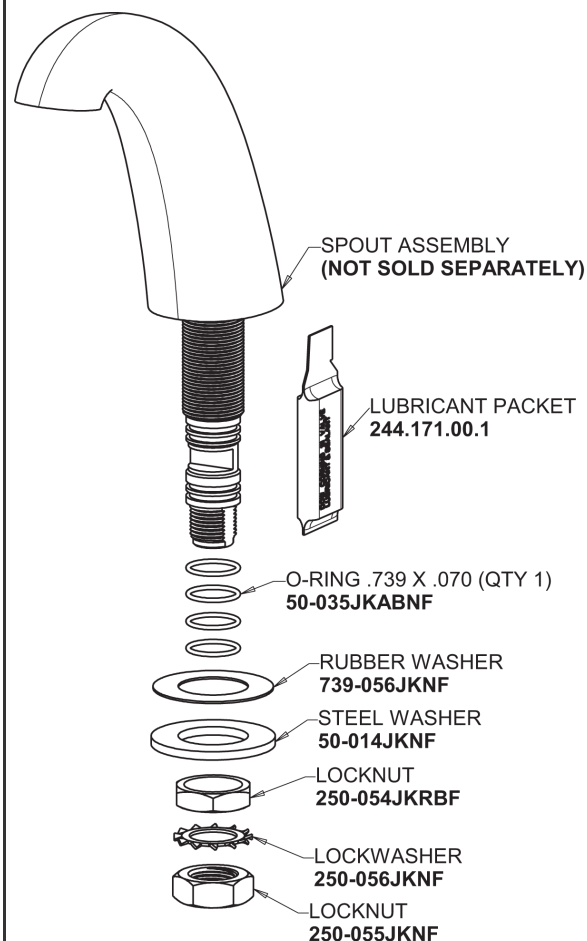

Repair Parts

405-HE37VP369XKAB

Concealed Hot and Cold Water Sink Faucet

CHICAGO FAUCETS®

Geberit Group

Base Parts:

405 Series Spout 401-602KJKCP

For Technical Assistance:

Concealed Hot and Cold Water Sink Faucet

CHICAGO FAUCETS®

Geberit Group

2-3/8" Lever Handle
369-PRJKCP

1.5 GPM (5.7 L/min) Vandal Proof Non-Aerating Laminar
Outlet
E37VPJKABCP

Ceramic 1/4-Turn Cartridge (pair)
377-XKRHJKABNF (right)
377-XKLHJKABNF (left)