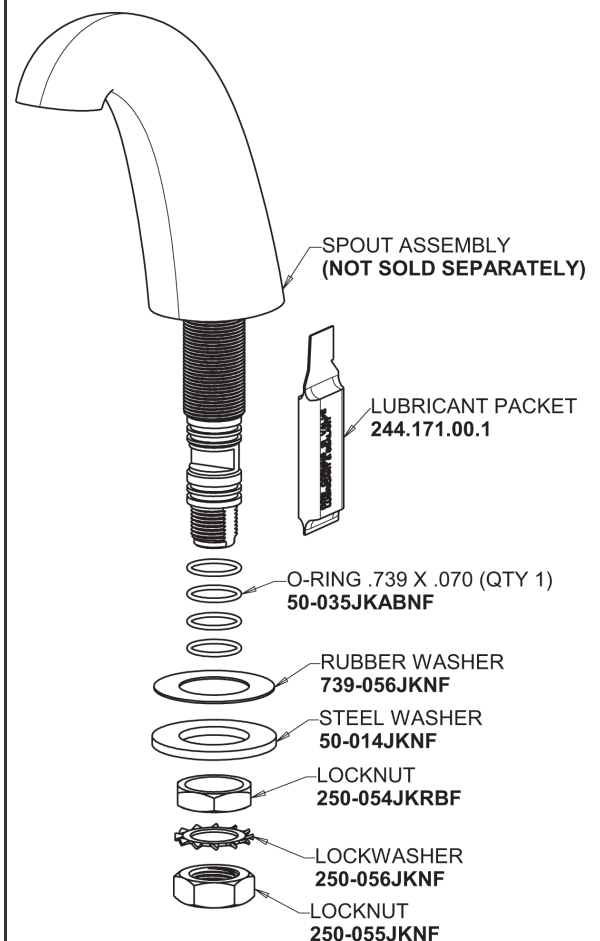

For Technical Assistance:

Phone: 800-TEC-TRUE (832-8783)

Email: techsupport.us@chicagofaucets.com

2100 South Clearwater Drive

Des Plaines, IL 60018

Phone: 847-803-5000

chicagofaucets.com