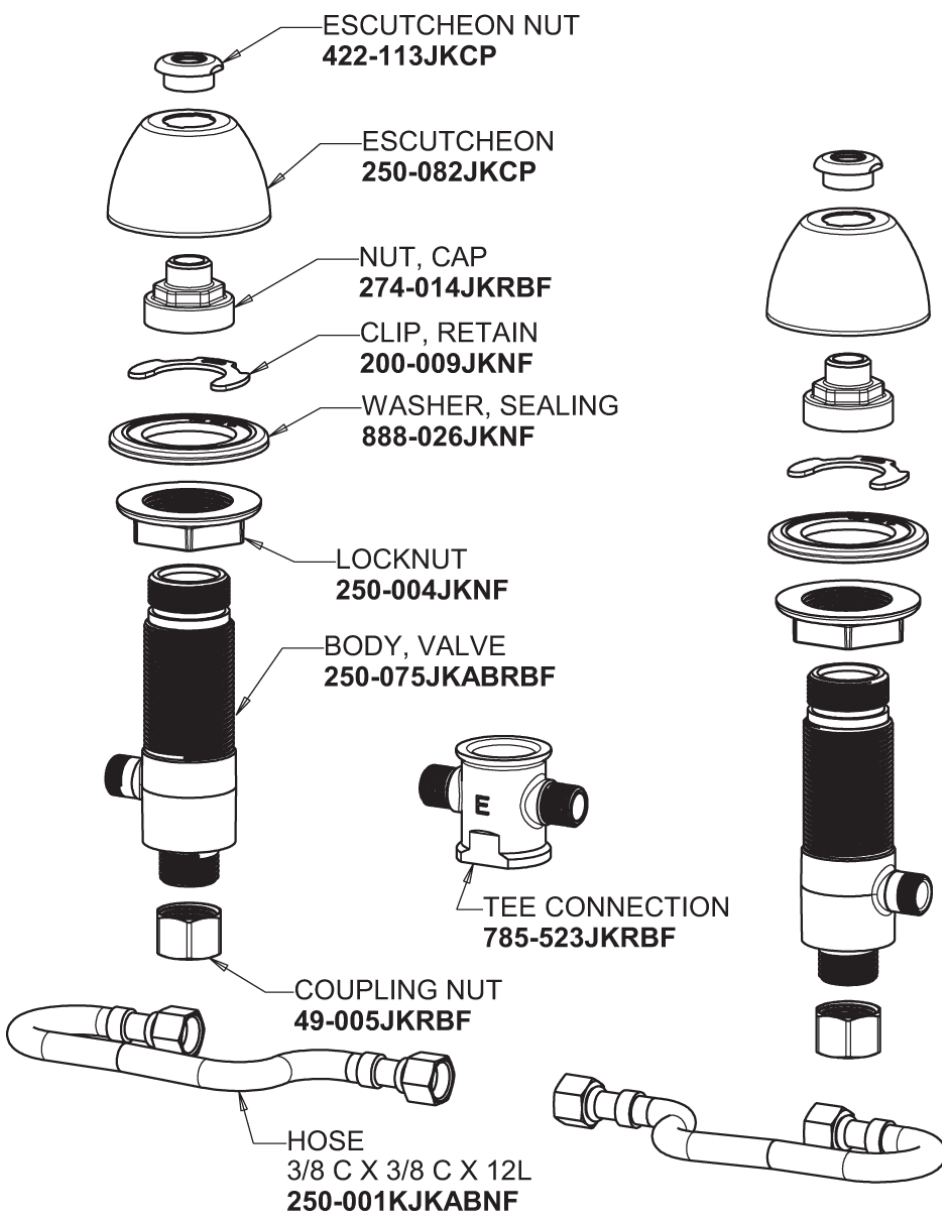

# Repair Parts

405-HE37VP369AB

Concealed Hot and Cold Water Sink Faucet

## Base Parts:

## 405 Series Spout 401-602KJKCP