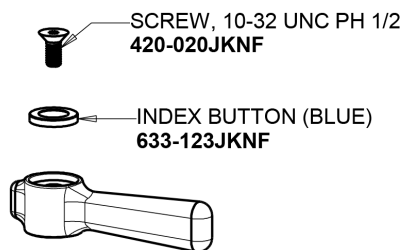

Repair Parts

405-HE37VP369AB

Concealed Hot and Cold Water Sink Faucet

CHICAGO FAUCETS®

Geberit Group

2-3/8" Lever Handle
369-PRJKCP