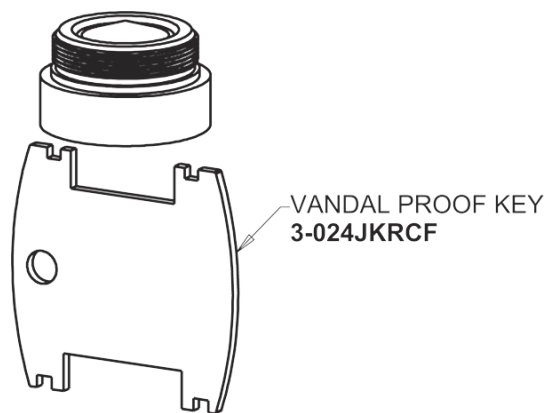

# Repair Parts

405-HE37VP369AB

Concealed Hot and Cold Water Sink Faucet

# CHICAGO FAUCETS®

Geberit Group

2-3/8" Lever Handle  
369-PRJKCP

1.5 GPM (5.7 L/min) Vandal Proof Non-Aerating Laminar  
Outlet  
E37VPJKABCP

Quatern Compression Cartridge (pair)  
377-XTRHJKABNF (right)  
377-XTLHJKABNF (left)