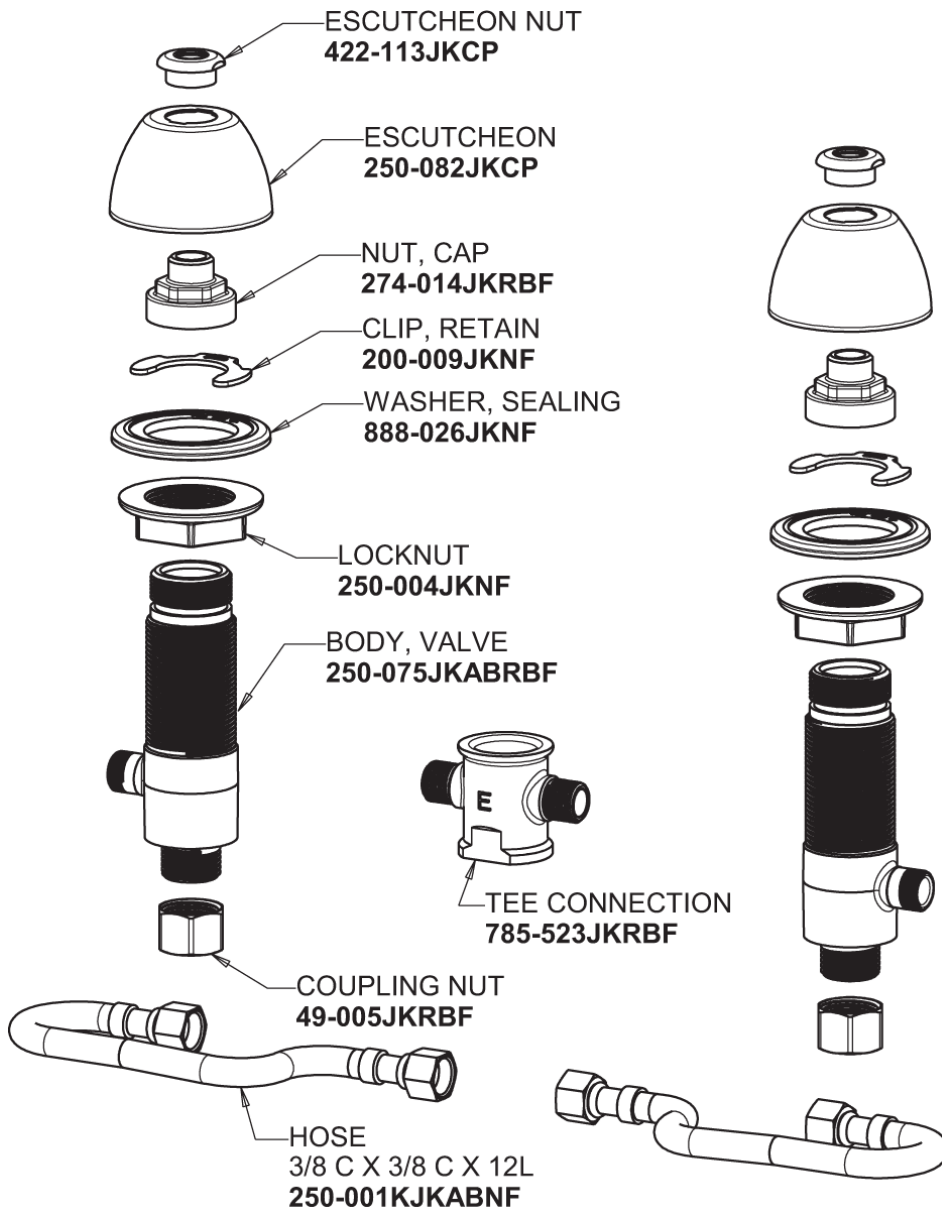

Repair Parts

405-HE37VP317POAB

Concealed Hot and Cold Water Sink Faucet with Pop-up Waste

CHICAGO FAUCETS®

Geberit Group

Base Parts:

405 Series Spout with Pop-up Waste 401-614KJKCP

For Technical Assistance:

Concealed Hot and Cold Water Sink Faucet with Pop-up Waste

CHICAGO FAUCETS®

Geberit Group

Pop-up Waste
1244-KJKCP

POP-UP WASTE
1244-KJKCP

1.5 GPM (5.7 L/min) Vandal Proof Non-Aerating Laminar
Outlet
E37VPJKABCP

VANDAL PROOF KEY
3-024JKRCF

4" Wristblade Handle
317-PRJKCP

INDEX
BUTTON (RED)
633-023JKNF

SCREW, 10-32 UNC PH 1/2
420-020JKNF

INDEX BUTTON (BLUE)
633-123JKNF

Quatern Compression Cartridge (pair)
377-XTRHJKABNF (right)
377-XTLHJKABNF (left)