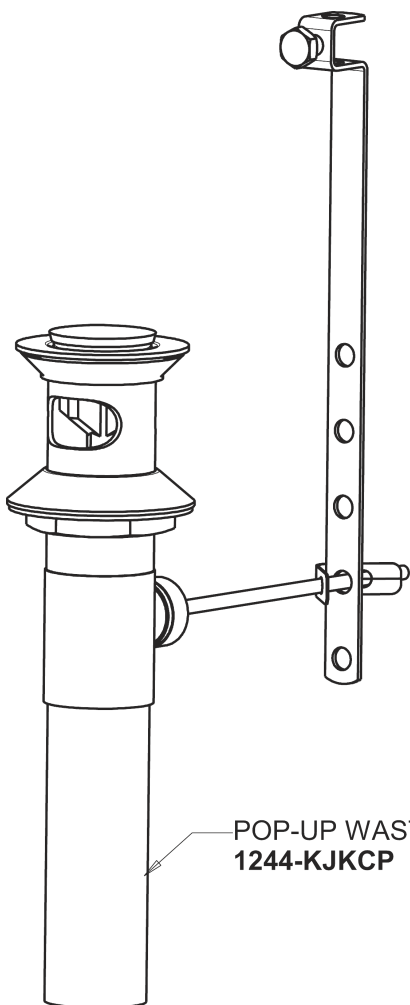

Repair Parts

405-HE37VP317POAB

Concealed Hot and Cold Water Sink Faucet with Pop-up Waste

CHICAGO FAUCETS®

Geberit Group

Base Parts:

405 Series Spout with Pop-up Waste 401-614KJKCP

For Technical Assistance:

Concealed Hot and Cold Water Sink Faucet with Pop-up Waste

CHICAGO FAUCETS®

Geberit Group

Pop-up Waste
1244-KJKCP

POP-UP WASTE
1244-KJKCP

1.5 GPM (5.7 L/min) Vandal Proof Non-Aerating Laminar
Outlet
E37VPJKABCP

VANDAL PROOF KEY
3-024JKRCF

4" Wristblade Handle
317-PRJKCP

INDEX
BUTTON (RED)
633-023JKNF

SCREW, 10-32 UNC PH 1/2
420-020JKNF

INDEX BUTTON (BLUE)
633-123JKNF

Quatern Compression Cartridge (pair)
377-XTRHJKABNF (right)
377-XTLHJKABNF (left)