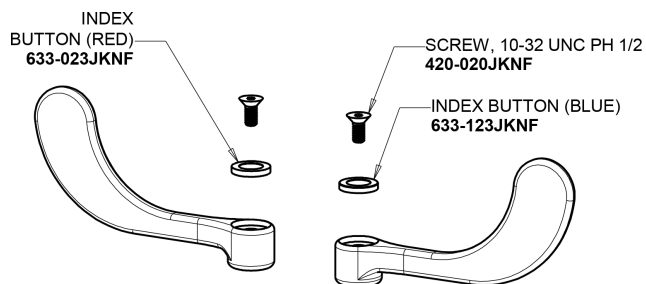

Concealed Hot and Cold Water Sink Faucet with Pop-up Waste

CHICAGO FAUCETS®

Geberit Group

Pop-up Waste
1244-KJKCP

POP-UP WASTE
1244-KJKCP

1.5 GPM (5.7 L/min) Vandal Proof Non-Aerating Laminar
Outlet
E37VPJKABCP

VANDAL PROOF KEY
3-024JKRCF

4" Wristblade Handle
317-PRJKCP

INDEX
BUTTON (RED)
633-023JKNF

SCREW, 10-32 UNC PH 1/2
420-020JKNF

INDEX BUTTON (BLUE)
633-123JKNF

Quatern Compression Cartridge (pair)
377-XTRHJKABNF (right)
377-XTLHJKABNF (left)