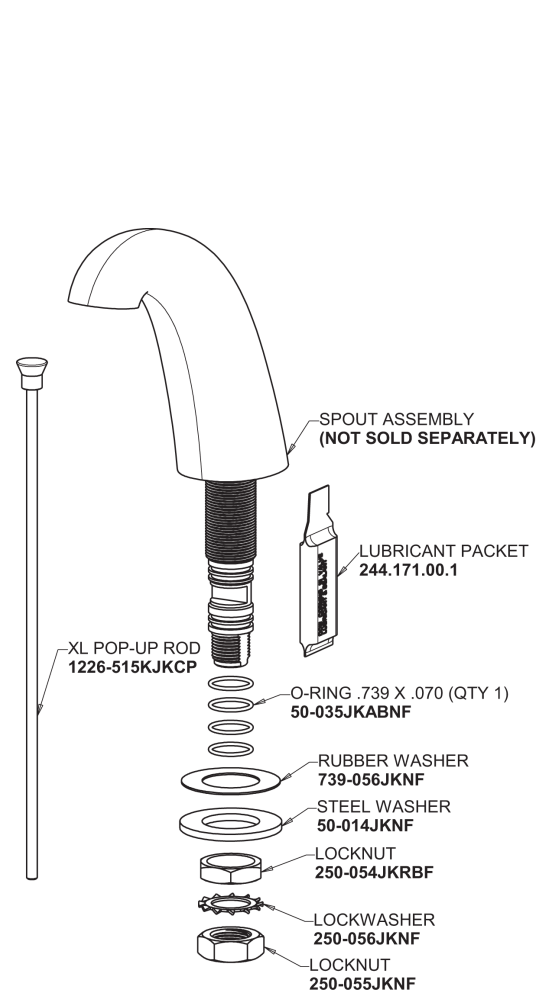

Repair Parts

405-HE37VP317POAB

Concealed Hot and Cold Water Sink Faucet with Pop-up Waste

CHICAGO FAUCETS®

Geberit Group

Base Parts:

405 Series Spout with Pop-up Waste 401-614KJKCP

For Technical Assistance:

Concealed Hot and Cold Water Sink Faucet with Pop-up Waste

CHICAGO FAUCETS®

Geberit Group

Pop-up Waste
1244-KJKCP

POP-UP WASTE
1244-KJKCP

1.5 GPM (5.7 L/min) Vandal Proof Non-Aerating Laminar
Outlet
E37VPJKABCP

VANDAL PROOF KEY
3-024JKRCF

4" Wristblade Handle
317-PRJKCP

INDEX
BUTTON (RED)
633-023JKNF

SCREW, 10-32 UNC PH 1/2
420-020JKNF

INDEX BUTTON (BLUE)
633-123JKNF

Quatern Compression Cartridge (pair)
377-XTRHJKABNF (right)
377-XTLHJKABNF (left)