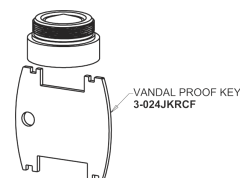

Concealed Hot and Cold Water Sink Faucet with Pop-up Waste

CHICAGO FAUCETS®

Geberit Group

Pop-up Waste
1244-KJKCP

POP-UP WASTE
1244-KJKCP

1.5 GPM (5.7 L/min) Vandal Proof Non-Aerating Laminar
Outlet
E37VPJKABCP

VANDAL PROOF KEY
3-024JKRCF

4" Wristblade Handle
317-PRJKCP

INDEX
BUTTON (RED)
633-023JKNF

SCREW, 10-32 UNC PH 1/2
420-020JKNF

INDEX BUTTON (BLUE)
633-123JKNF

Quatern Compression Cartridge (pair)
377-XTRHJKABNF (right)
377-XTLHJKABNF (left)