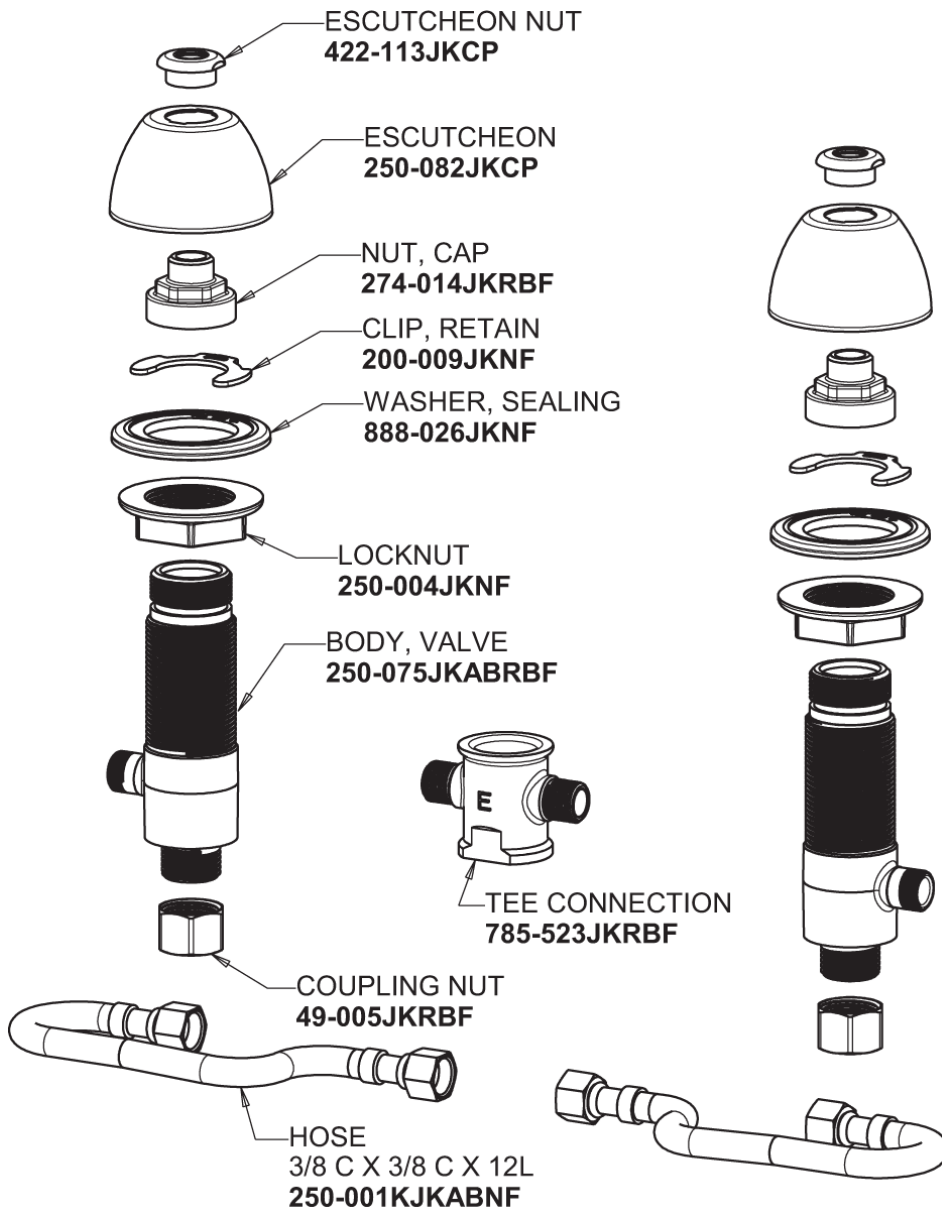

Repair Parts

405-HE37V317XKPOAB

Concealed Hot and Cold Water Sink Faucet with Pop-up Waste

CHICAGO FAUCETS®

Geberit Group

Base Parts:

405 Series Spout with Pop-up Waste 401-614KJKCP

For Technical Assistance:

Concealed Hot and Cold Water Sink Faucet with Pop-up Waste

CHICAGO FAUCETS®

Geberit Group

Pop-up Waste
1244-KJKCP

1.5 GPM (5.7 L/min) Vandal Proof Non-Aerating Laminar
Outlet
E37VPJKABCP

4" Wristblade Handle
317-PRJKCP