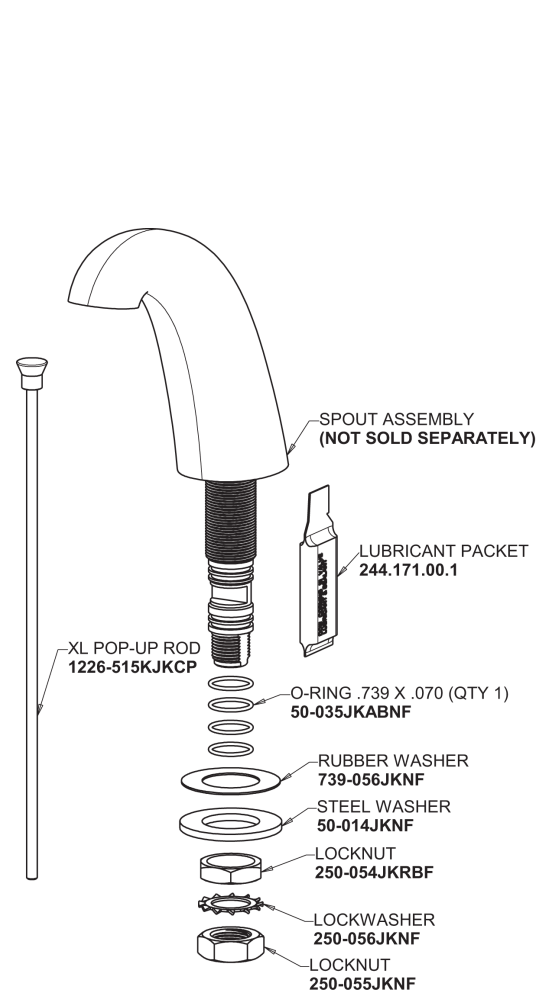

Repair Parts

405-HE37V317XKPOAB

Concealed Hot and Cold Water Sink Faucet with Pop-up Waste

CHICAGO FAUCETS®

Geberit Group

Base Parts:

405 Series Spout with Pop-up Waste 401-614KJKCP

For Technical Assistance:

Concealed Hot and Cold Water Sink Faucet with Pop-up Waste

CHICAGO FAUCETS®

Geberit Group

Pop-up Waste
1244-KJKCP

1.5 GPM (5.7 L/min) Vandal Proof Non-Aerating Laminar
Outlet
E37VPJKABCP

4" Wristblade Handle
317-PRJKCP