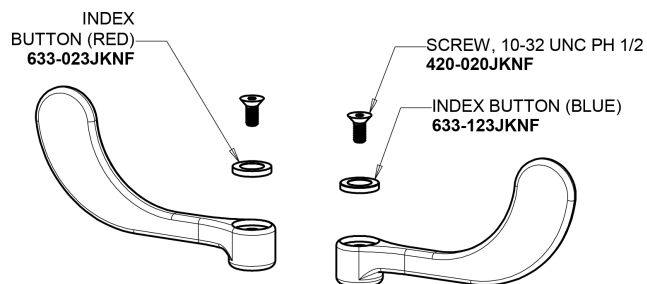

Concealed Hot and Cold Water Sink Faucet with Pop-up Waste

CHICAGO FAUCETS®

Geberit Group

Pop-up Waste
1244-KJKCP

1.5 GPM (5.7 L/min) Vandal Proof Non-Aerating Laminar
Outlet
E37VPJKABCP

4" Wristblade Handle
317-PRJKCP