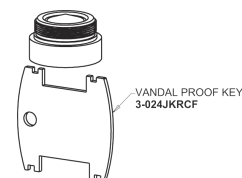

Concealed Hot and Cold Water Sink Faucet with Pop-up Waste

CHICAGO FAUCETS®

Geberit Group

Pop-up Waste
1244-KJKCP

1.5 GPM (5.7 L/min) Vandal Proof Non-Aerating Laminar
Outlet
E37VPJKABCP

4" Wristblade Handle
317-PRJKCP