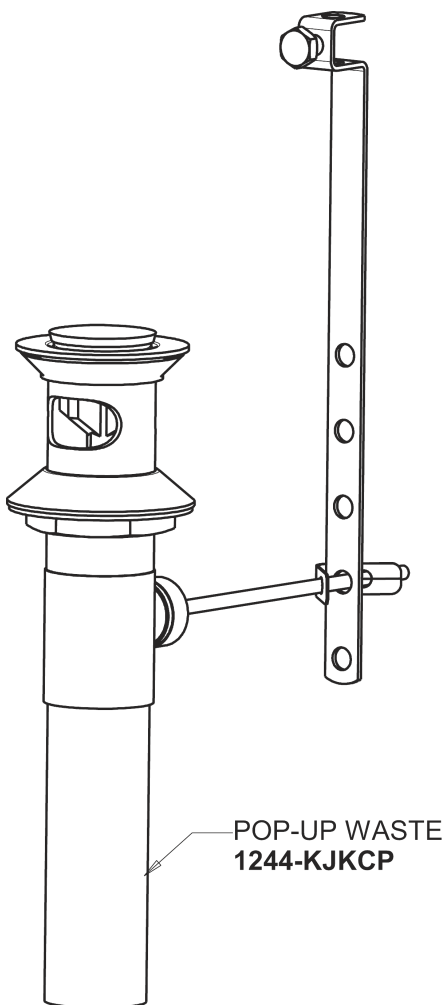

Repair Parts

405-HE37V317XKPOAB

Concealed Hot and Cold Water Sink Faucet with Pop-up Waste

CHICAGO FAUCETS®

Geberit Group

Base Parts:

405 Series Spout with Pop-up Waste 401-614KJKCP

For Technical Assistance:

Concealed Hot and Cold Water Sink Faucet with Pop-up Waste

CHICAGO FAUCETS®

Geberit Group

Pop-up Waste
1244-KJKCP

1.5 GPM (5.7 L/min) Vandal Proof Non-Aerating Laminar
Outlet
E37VPJKABCP

4" Wristblade Handle
317-PRJKCP