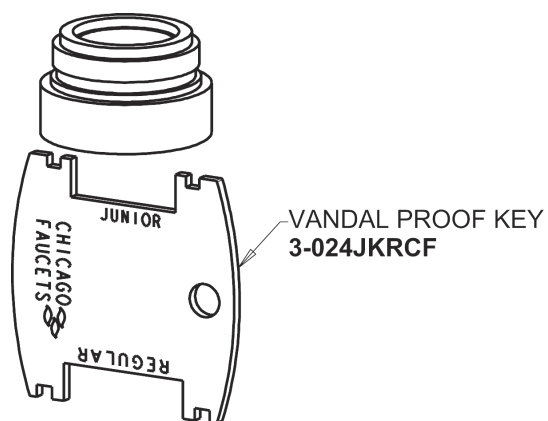

Concealed Hot and Cold Water Sink Faucet

**CHICAGO
FAUCETS** 

a Geberit company

3" Cross Handle (pair)
633-PRJKCP

0.5 GPM (1.9 L/min) Vandal Proof Econo-Flo Non-Aerating
Spray
E2805JKABCP

Ceramic 1/4-Turn Cartridge (left hand)
377-XKLHJKABNF