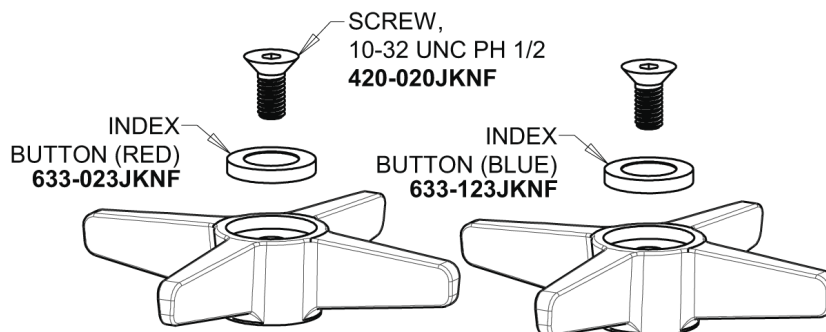

Repair Parts

405-HE2805-633XKAB

Concealed Hot and Cold Water Sink Faucet

**CHICAGO
FAUCETS**

a Geberit company

Base Parts:

401-602KJKCP

For Technical Assistance:

Concealed Hot and Cold Water Sink Faucet

**CHICAGO
FAUCETS** 

a Geberit company

3" Cross Handle (pair)
633-PRJKCP

0.5 GPM (1.9 L/min) Vandal Proof Econo-Flo Non-Aerating
Spray
E2805JKABCP

Ceramic 1/4-Turn Cartridge (left hand)
377-XKLHJKABNF