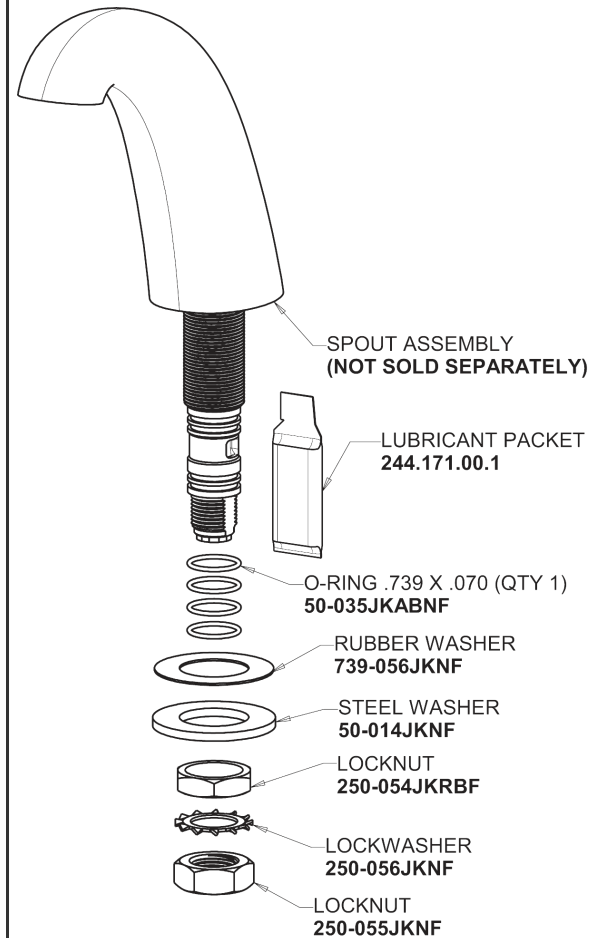

Repair Parts

405-HE2805-633XKAB

Concealed Hot and Cold Water Sink Faucet

**CHICAGO
FAUCETS**

a Geberit company

Base Parts:

401-602KJKCP

For Technical Assistance:

Concealed Hot and Cold Water Sink Faucet

**CHICAGO
FAUCETS** 

a Geberit company

3" Cross Handle (pair)
633-PRJKCP

0.5 GPM (1.9 L/min) Vandal Proof Econo-Flo Non-Aerating
Spray
E2805JKABCP

Ceramic 1/4-Turn Cartridge (left hand)
377-XKLHJKABNF