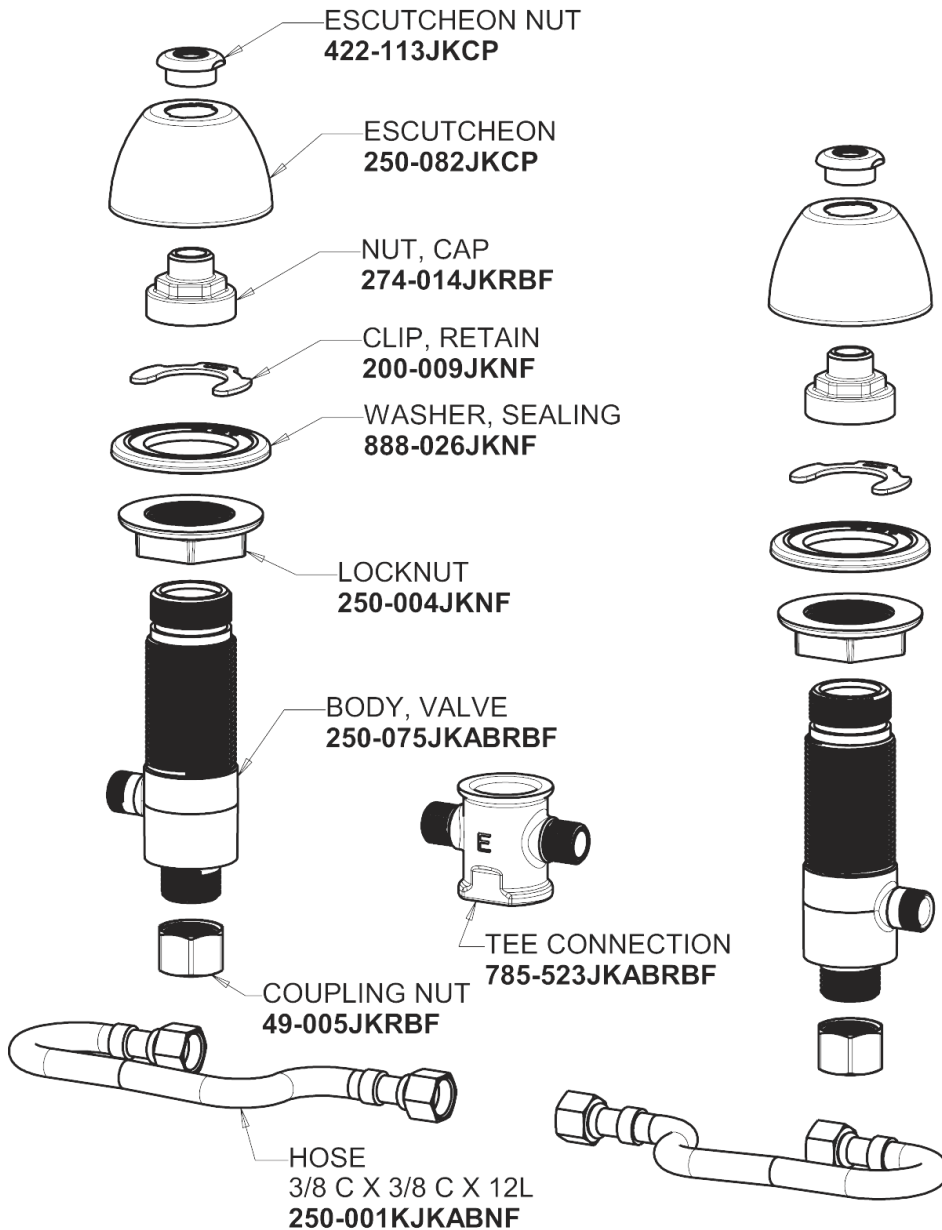

Repair Parts

405-HE2805-633XKAB

Concealed Hot and Cold Water Sink Faucet

**CHICAGO
FAUCETS**

a Geberit company

Base Parts:

401-602KJKCP

For Technical Assistance:

Concealed Hot and Cold Water Sink Faucet

**CHICAGO
FAUCETS** 

a Geberit company

3" Cross Handle (pair)
633-PRJKCP

0.5 GPM (1.9 L/min) Vandal Proof Econo-Flo Non-Aerating
Spray
E2805JKABCP

Ceramic 1/4-Turn Cartridge (left hand)
377-XKLHJKABNF