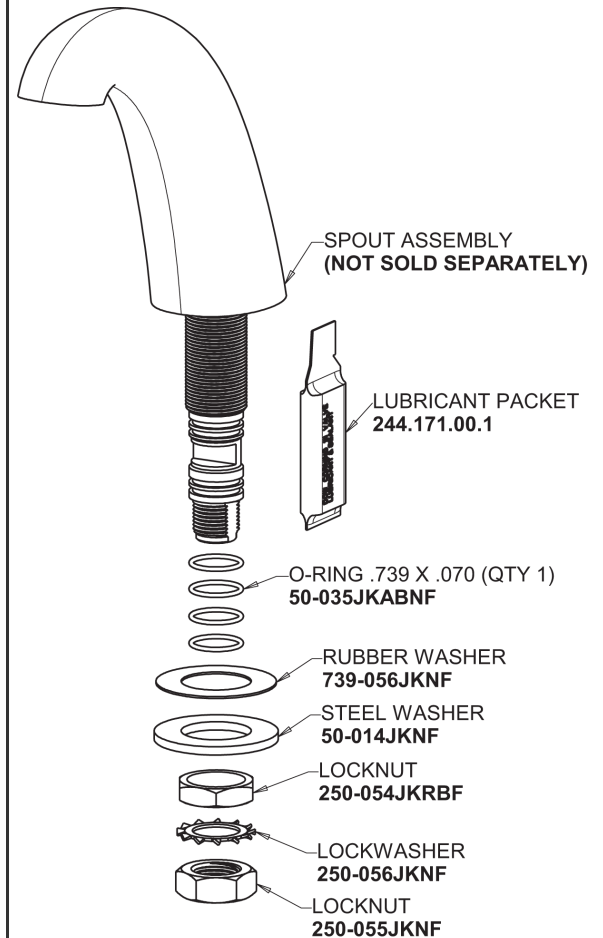

Repair Parts

405-HE2805-633AB

Concealed Hot and Cold Water Sink Faucet

CHICAGO FAUCETS®

Geberit Group

Base Parts:

405 Series Spout 401-602KJKCP

For Technical Assistance:

Concealed Hot and Cold Water Sink Faucet

CHICAGO FAUCETS®

Geberit Group

3" Cross Handle (pair)
633-PRJKCP

0.5 GPM (1.9 L/min) Vandal Proof Econo-Flo Non-Aerating
Spray
E2805JKABCP

Slow Compression Control-A-Flo Operating Cartridge
274-XTLHJKABNF