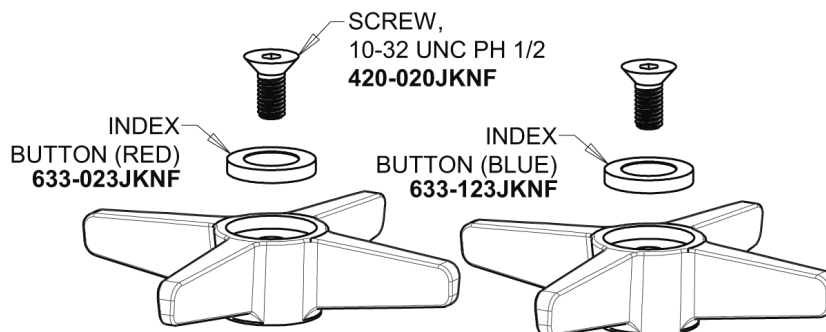

Repair Parts

405-HE2805-633AB

Concealed Hot and Cold Water Sink Faucet

CHICAGO FAUCETS®

Geberit Group

Base Parts:

405 Series Spout 401-602KJKCP

For Technical Assistance:

Concealed Hot and Cold Water Sink Faucet

CHICAGO FAUCETS®

Geberit Group

3" Cross Handle (pair)
633-PRJKCP

0.5 GPM (1.9 L/min) Vandal Proof Econo-Flo Non-Aerating
Spray
E2805JKABCP

Slow Compression Control-A-Flo Operating Cartridge
274-XTLHJKABNF