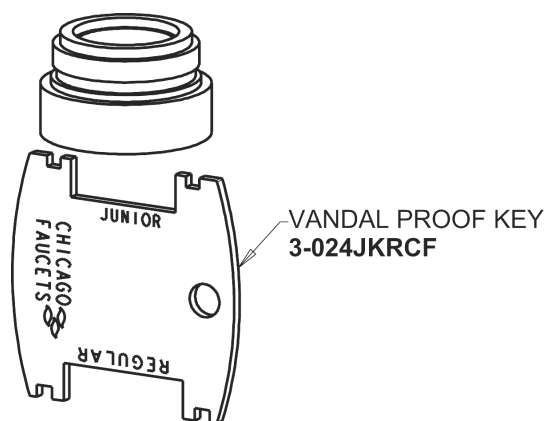

Repair Parts

405-HE2805-633AB

Concealed Hot and Cold Water Sink Faucet

CHICAGO FAUCETS®

Geberit Group

Base Parts:

405 Series Spout 401-602KJKCP

For Technical Assistance:

Concealed Hot and Cold Water Sink Faucet

CHICAGO FAUCETS®

Geberit Group

3" Cross Handle (pair)
633-PRJKCP

0.5 GPM (1.9 L/min) Vandal Proof Econo-Flo Non-Aerating
Spray
E2805JKABCP

Slow Compression Control-A-Flo Operating Cartridge
274-XTLHJKABNF