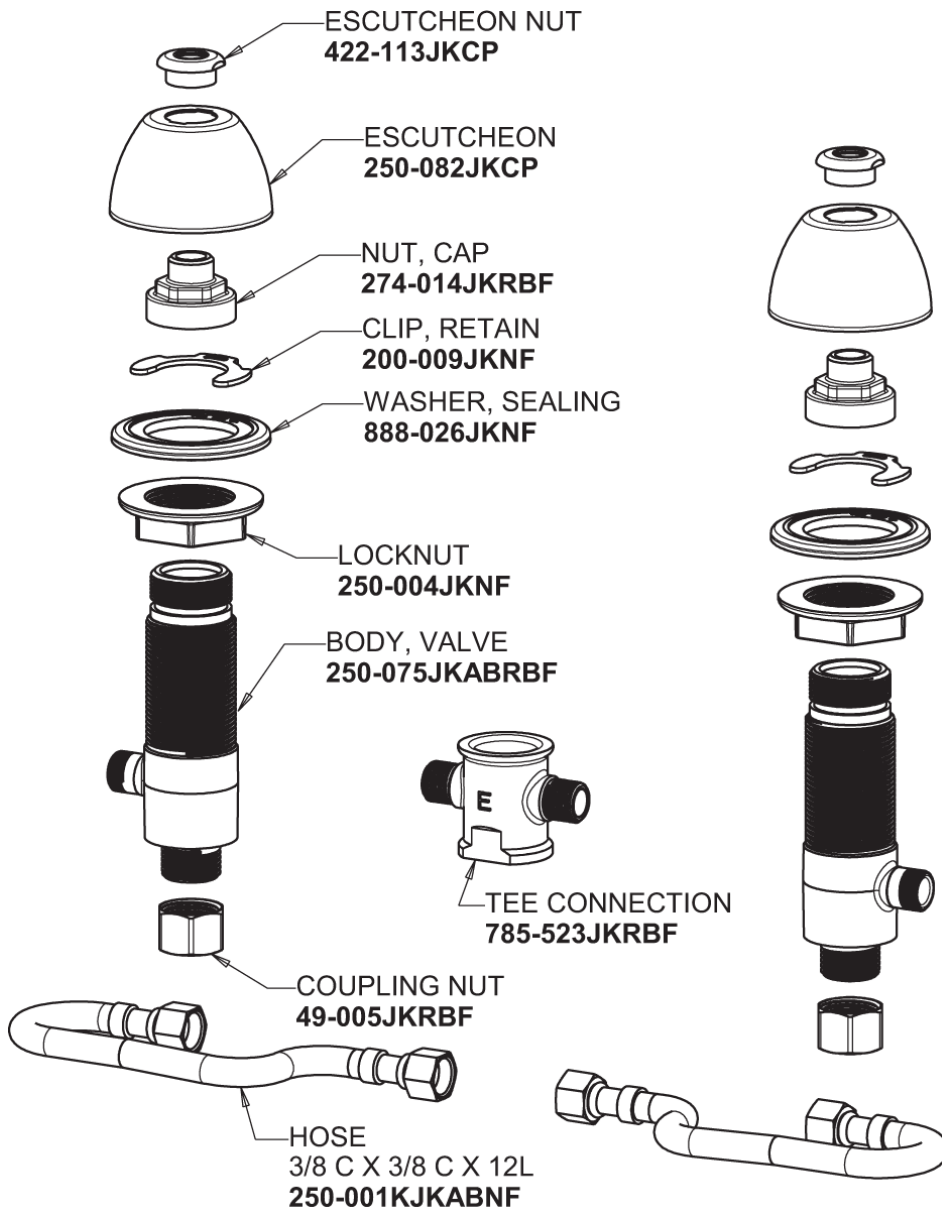

Repair Parts

405-HE2805-633AB

Concealed Hot and Cold Water Sink Faucet

CHICAGO FAUCETS®

Geberit Group

Base Parts:

405 Series Spout 401-602KJKCP

For Technical Assistance:

Concealed Hot and Cold Water Sink Faucet

CHICAGO FAUCETS®

Geberit Group

3" Cross Handle (pair)
633-PRJKCP

0.5 GPM (1.9 L/min) Vandal Proof Econo-Flo Non-Aerating
Spray
E2805JKABCP

Slow Compression Control-A-Flo Operating Cartridge
274-XTLHJKABNF