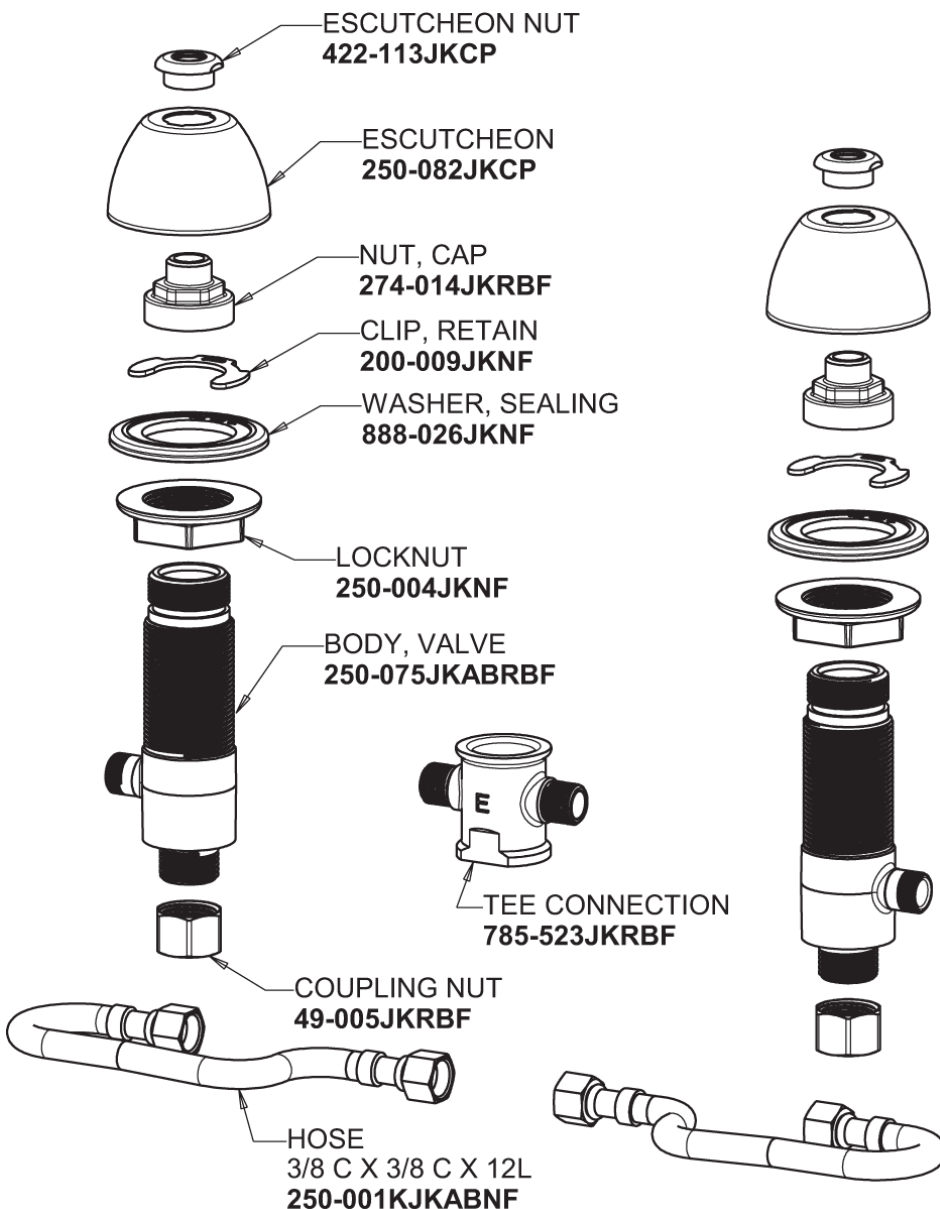

Repair Parts

405-HE2805-369XKAB

Concealed Hot and Cold Water Sink Faucet

CHICAGO FAUCETS®

Geberit Group

Base Parts:

405 Series Spout 401-602KJKCP

For Technical Assistance:

Concealed Hot and Cold Water Sink Faucet

CHICAGO FAUCETS®

Geberit Group

2-3/8" Lever Handle
369-PRJKCP

0.5 GPM (1.9 L/min) Vandal Proof Econo-Flo Non-Aerating
Spray
E2805JKABCP

Ceramic 1/4-Turn Cartridge (pair)
377-XKRHJKABNF (right)
377-XKLHJKABNF (left)