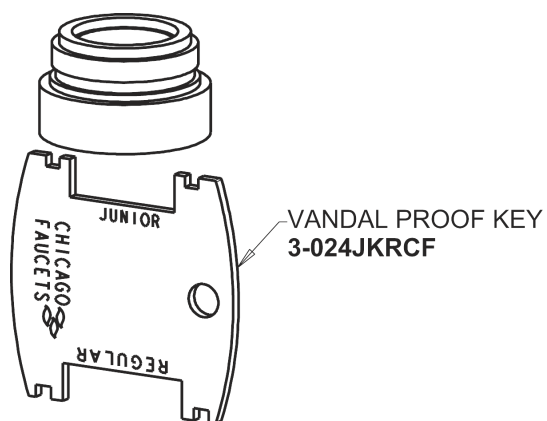

Concealed Hot and Cold Water Sink Faucet

CHICAGO FAUCETS®

Geberit Group

2-3/8" Lever Handle
369-PRJKCP

0.5 GPM (1.9 L/min) Vandal Proof Econo-Flo Non-Aerating
Spray
E2805JKABCP

Ceramic 1/4-Turn Cartridge (pair)
377-XKRHJKABNF (right)
377-XKLHJKABNF (left)