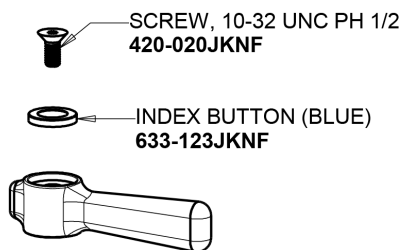

Concealed Hot and Cold Water Sink Faucet

CHICAGO FAUCETS®

Geberit Group

2-3/8" Lever Handle
369-PRJKCP

0.5 GPM (1.9 L/min) Vandal Proof Econo-Flo Non-Aerating
Spray
E2805JKABCP

Ceramic 1/4-Turn Cartridge (pair)
377-XKRHJKABNF (right)
377-XKLHJKABNF (left)