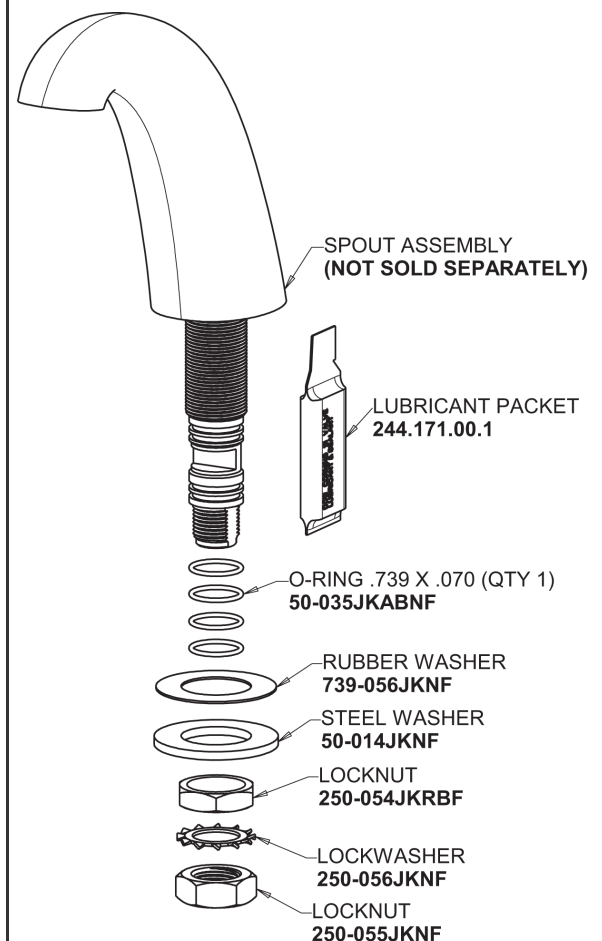

Repair Parts

405-HE2805-369XKAB

Concealed Hot and Cold Water Sink Faucet

CHICAGO FAUCETS®

Geberit Group

Base Parts:

405 Series Spout 401-602KJKCP

For Technical Assistance:

Concealed Hot and Cold Water Sink Faucet

CHICAGO FAUCETS®

Geberit Group

2-3/8" Lever Handle
369-PRJKCP

0.5 GPM (1.9 L/min) Vandal Proof Econo-Flo Non-Aerating
Spray
E2805JKABCP

Ceramic 1/4-Turn Cartridge (pair)
377-XKRHJKABNF (right)
377-XKLHJKABNF (left)