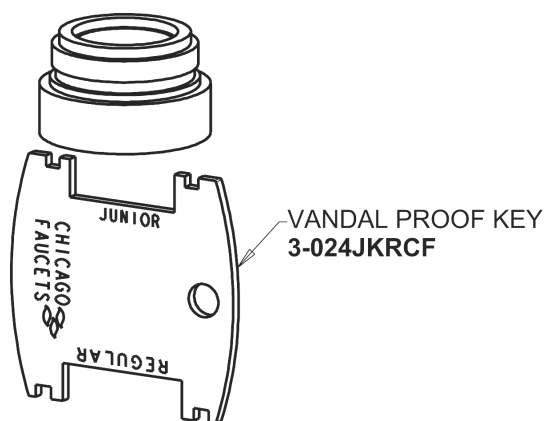

# Repair Parts

405-HE2805-369AB

Concealed Hot and Cold Water Sink Faucet

# CHICAGO FAUCETS®

Geberit Group

2-3/8" Lever Handle  
369-PRJKCP

0.5 GPM (1.9 L/min) Vandal Proof Econo-Flo Non-Aerating  
Spray  
E2805JKABCP

Quatern Compression Cartridge (pair)  
377-XTRHJKABNF (right)  
377-XTLHJKABNF (left)