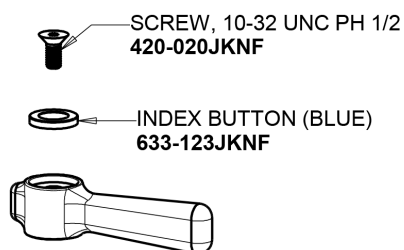

Repair Parts

405-HE2805-369AB

Concealed Hot and Cold Water Sink Faucet

CHICAGO FAUCETS®

Geberit Group

2-3/8" Lever Handle
369-PRJKCP