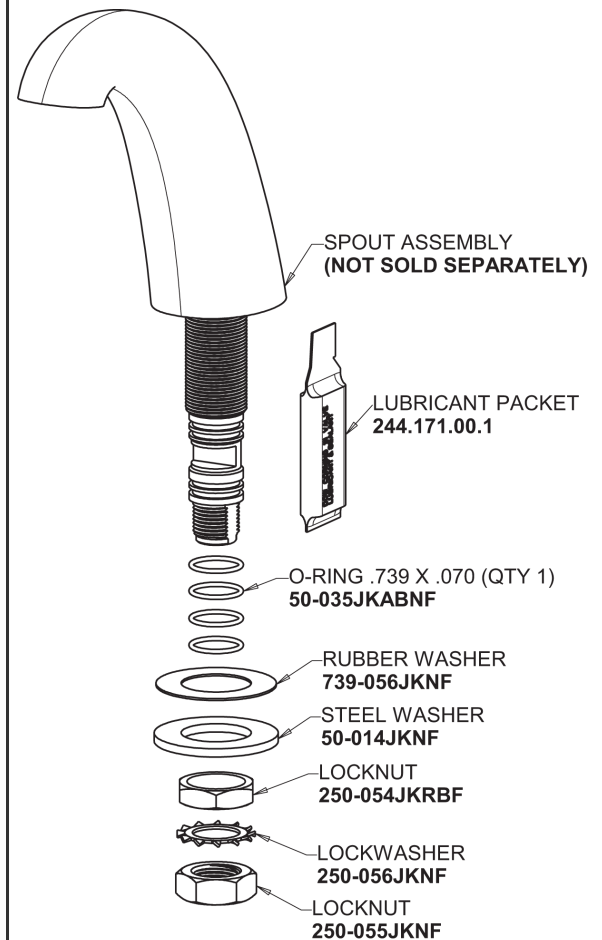

For Technical Assistance:

Phone: 800-TEC-TRUE (832-8783)

Email: techsupport.us@chicagofaucets.com

2100 South Clearwater Drive

Des Plaines, IL 60018

Phone: 847-803-5000

chicagofaucets.com