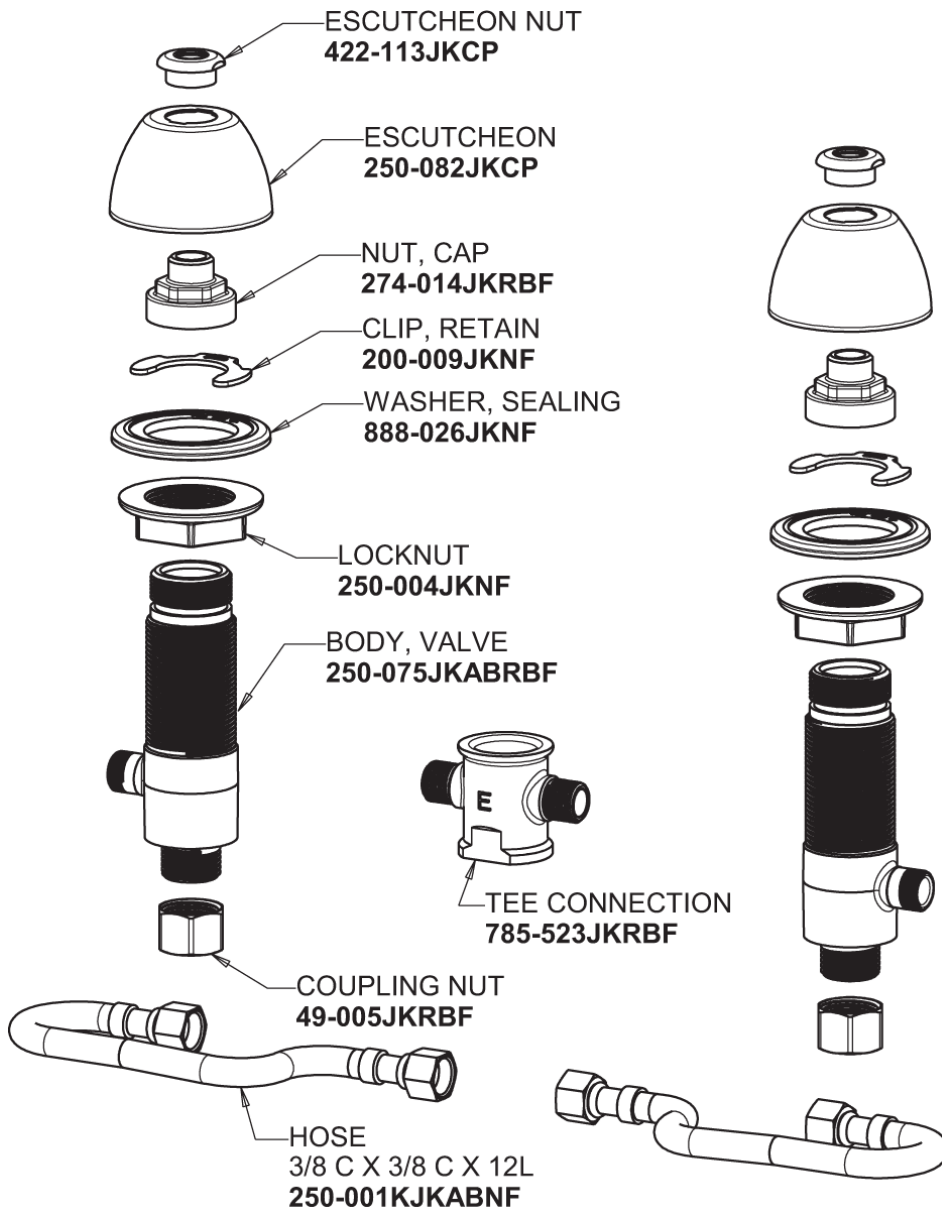

# Repair Parts

405-HE2805-369AB

Concealed Hot and Cold Water Sink Faucet

## Base Parts:

## 405 Series Spout 401-602KJKCP