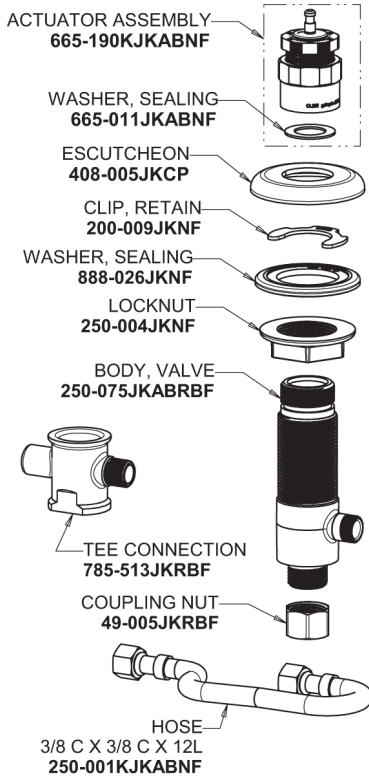

Repair Parts

405-HCW665AB

Concealed Cold Water Metering Sink Faucet

CHICAGO FAUCETS®

Geberit Group

Base Parts:

405 Series Spout 401-602KJKCP

2.2 GPM (8.3 L/min) Softflo Aerator E12JKABCP

MVP Metering Cartridge 671-XJKABNF

1-3/4" Vandal Proof Push Handle 665-PSHJKCP

For Technical Assistance:

Phone: 800-TEC-TRUE (832-8783)

Email: techsupport.us@chicagofaucets.com

2100 South Clearwater Drive

Des Plaines, IL 60018