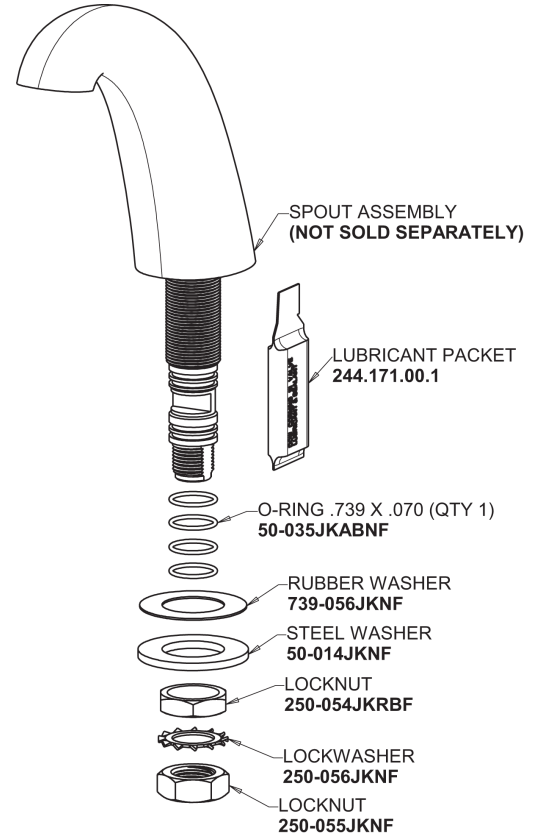

Repair Parts

405-HCW665AB

Concealed Cold Water Metering Sink Faucet

CHICAGO FAUCETS®

Geberit Group

Base Parts:

405 Series Spout 401-602KJKCP

2.2 GPM (8.3 L/min) Softflo Aerator E12JKABCP

MVP Metering Cartridge 671-XJKABNF

1-3/4" Vandal Proof Push Handle 665-PSHJKCP

For Technical Assistance:

Phone: 800-TEC-TRUE (832-8783)

Email: techsupport.us@chicagofaucets.com

2100 South Clearwater Drive

Des Plaines, IL 60018