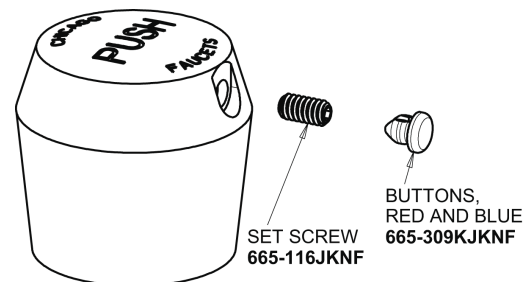

Repair Parts

405-HCW665AB

Concealed Cold Water Metering Sink Faucet

CHICAGO FAUCETS®

Geberit Group

Base Parts:

405 Series Spout 401-602KJKCP

2.2 GPM (8.3 L/min) Softflo Aerator E12JKABCP

MVP Metering Cartridge 671-XJKABNF

1-3/4" Vandal Proof Push Handle 665-PSHJKCP

For Technical Assistance:

Phone: 800-TEC-TRUE (832-8783)

Email: techsupport.us@chicagofaucets.com

2100 South Clearwater Drive

Des Plaines, IL 60018