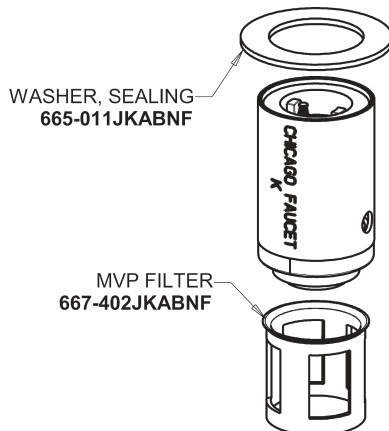

Repair Parts

405-HCW665AB

Concealed Cold Water Metering Sink Faucet

CHICAGO FAUCETS®

Geberit Group

Base Parts:

405 Series Spout 401-602KJKCP

2.2 GPM (8.3 L/min) Softflo Aerator E12JKABCP

MVP Metering Cartridge 671-XJKABNF

1-3/4" Vandal Proof Push Handle 665-PSHJKCP

For Technical Assistance:

Phone: 800-TEC-TRUE (832-8783)

Email: techsupport.us@chicagofaucets.com

2100 South Clearwater Drive

Des Plaines, IL 60018