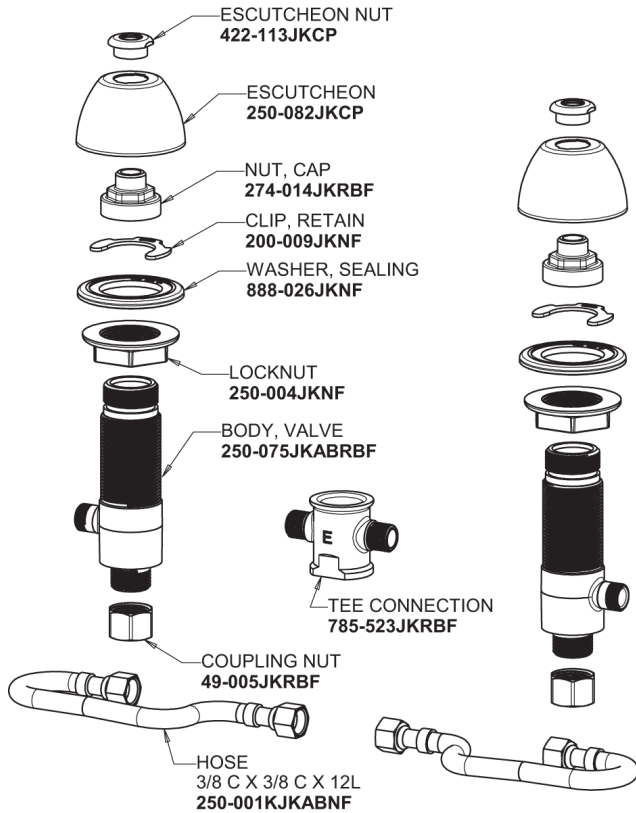

Repair Parts

405-HAB

Concealed Hot and Cold Water Sink Faucet

CHICAGO FAUCETS®

Geberit Group

Base Parts:

2-3/8" Lever Handle 390-PRJKCP

405 Series Spout 401-602KJKCP

2.2 GPM (8.3 L/min) Softflo Aerator E12JKABCP

Quaturn Compression Cartridge (pair) 377-XTRHJKABNF (right) 377-XTLHJKABNF (left)

For Technical Assistance:

Phone: 800-TEC-TRUE (832-8783)

Email: techsupport.us@chicagofaucets.com