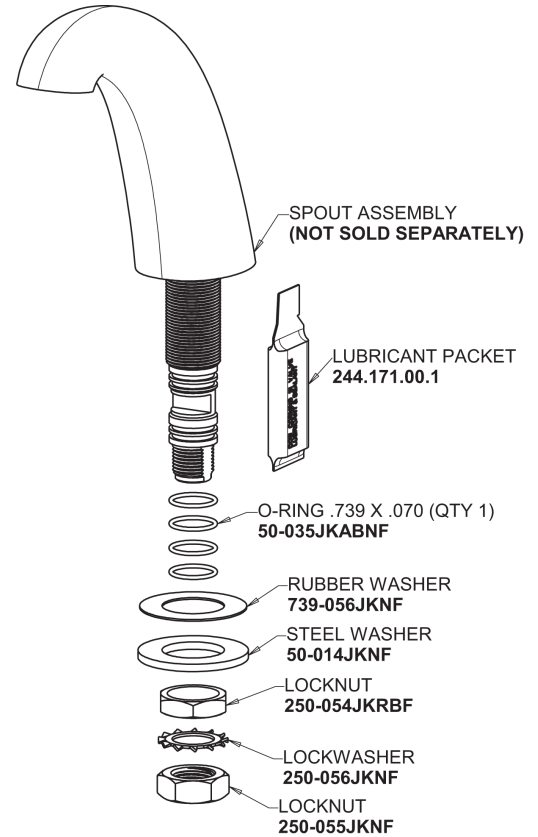

Repair Parts

405-HAB

Concealed Hot and Cold Water Sink Faucet

CHICAGO FAUCETS®

Geberit Group

Base Parts:

2-3/8" Lever Handle 390-PRJKCP

405 Series Spout 401-602KJKCP

2.2 GPM (8.3 L/min) Softflo Aerator E12JKABCP

Quaturn Compression Cartridge (pair) 377-XTRHJKABNF (right) 377-XTLHJKABNF (left)

For Technical Assistance:

Phone: 800-TEC-TRUE (832-8783)

Email: techsupport.us@chicagofaucets.com