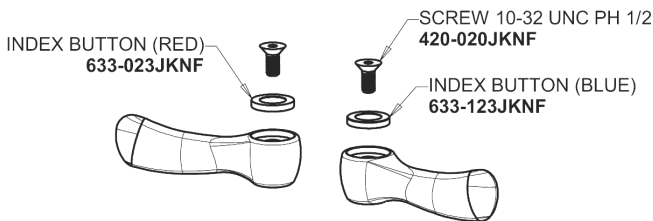

Repair Parts

405-HAB

Concealed Hot and Cold Water Sink Faucet

CHICAGO FAUCETS®

Geberit Group

Base Parts:

2-3/8" Lever Handle 390-PRJKCP

405 Series Spout 401-602KJKCP

2.2 GPM (8.3 L/min) Softflo Aerator E12JKABCP

Quaturn Compression Cartridge (pair) 377-XTRHJKABNF (right) 377-XTLHJKABNF (left)

For Technical Assistance:

Phone: 800-TEC-TRUE (832-8783)

Email: techsupport.us@chicagofaucets.com